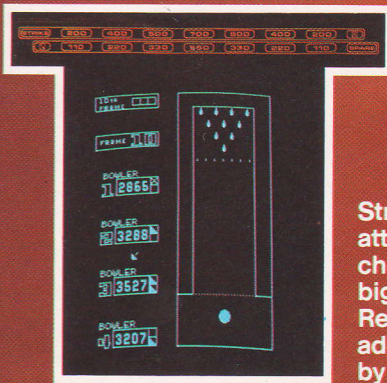

**BOWLS  
THEM OVER**

**MIDWAY'S**

**4  
PLAYER  
BOWLING  
ALLEY**

**FLASH BOWLING:**  
Hit the lateral moving target for bonus points shown on lighted panel.

**2 Games in 1:**

- Regular Bowling
- Flash Bowling

Strike it rich with this super attraction that features a choice of two play fields on a big 23" monitor screen. Realistic sound and pin action add to the excitement enjoyed by 1 to 4 players throughout the 10 frame game period. The big rolling "bowling ball" controls position and direction of each 'hit' with a hook or straight action option.

**Another Midway Money-Maker!**

**DIMENSIONS:**  
Height: 72½" (184 cm)  
Width: 28½" (72 cm)  
Depth: 38½" (97 cm)

© 1978 - MIDWAY MFG. CO.

**MIDWAY MFG. CO.**

A BALLY COMPANY  
10750 West Grand Avenue  
Franklin Park, Illinois 60131  
phone: (312) 451-1360