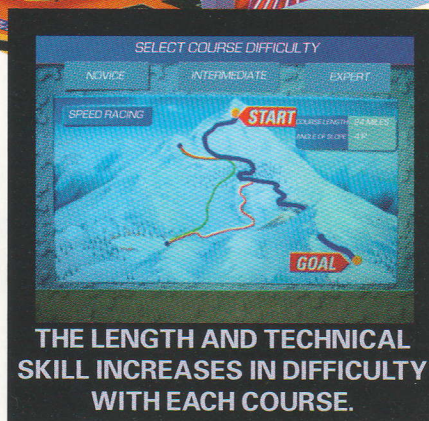

As in real skiing, frequent turning results in slower speed. The ski steps also pivot allowing players the ability to apply additional "edging" for harder, quicker turns.

ALPINE RACER is an excellent simulation of the sport and a whole lot of fun!

SPECIFICATIONS:

Dimensions: 7' 9" H x 4' 1 1/2" W x 7' 6" D

Weight: 792 lbs.

Power Consumption: 960 W

CAUTION: THIS GAME HAS BEEN KNOWN TO BURST CASH BOXES!

NAMCO AMERICA INC.
Sales Office
877 Supreme Drive
Bensenville, IL 60106
Phone: (708) 238-2248
Fax: (708) 238-9333