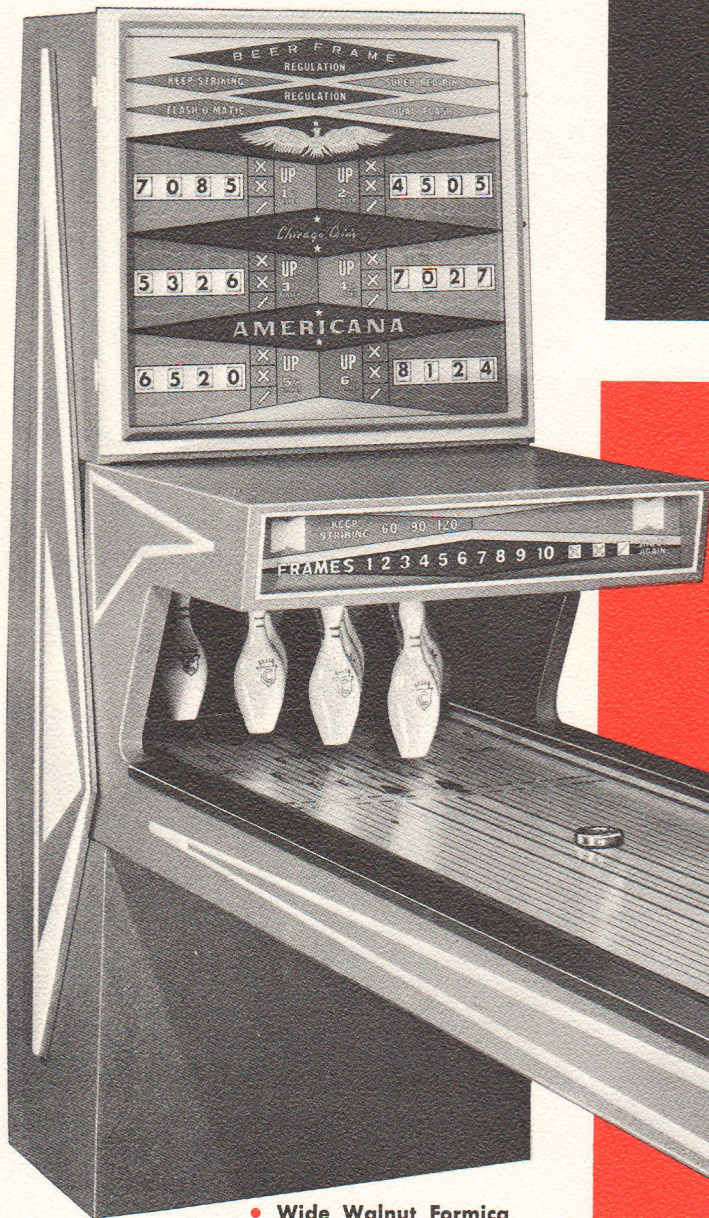

CHICAGO COIN'S NEW 6-PLAYER PUCK BOWLER

★ americana americana

Regulation with
"BEER FRAME"
 Beer Frame Lights Up During
 Game in Fifth Frame

6 WAYS TO PLAY!

SUPER RED PIN

A STRIKE IN
RED PIN FRAME
GIVES PLAYER A
BONUS SCORE

- Wide Walnut Formica Hand Rails
- New Beautiful Cabinet Colors with Brilliantly Lit Scoring Drums and Pins
- Extra Protection—With All Steel Double Door... Pilfer Proof Cash Box

REGULATION
DUAL-FLASH
FLASH-O-MATIC