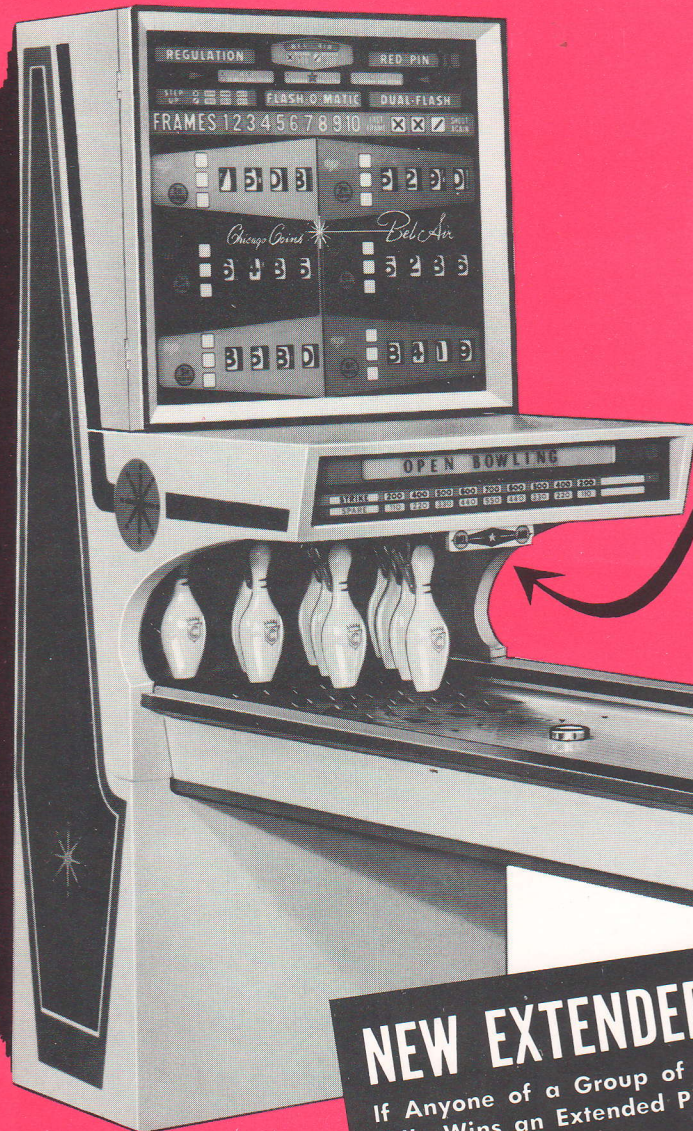

CHICAGO COIN'S

NEW HIGH SCORING
**PUCK
BOWLER**

Bel-Air

Tantalizing Player Appeal in the
NEW "BEL-AIR" FEATURE

1 LIGHT UP "BEL" OR "AIR" FOR 300 EXTRA SCORE When Strike or Spare Is Made.

2 WHEN "BEL-AIR" IS LIT, LIGHT UP STAR FOR 500 EXTRA SCORE When Strike or Spare Is Made.

Plus REGULATION — RED PIN STEP-UP — FLASH-O-MATIC DUAL-FLASH

NEW EXTENDED PLAY

If Anyone of a Group of Players Skillfully Wins an Extended Play — Then All Players Win!

• New Art Styling and Colors by One of America's Foremost Designers!

Wide Walnut Formica Hand Rails

All Steel Double Door Pilfer-Proof Cash Box

CHICAGO COIN MACHINE DIV. **CHICAGO DYNAMIC INDUSTRIES, INC.**
1725 W. DIVERSEY BLVD., CHICAGO, ILLINOIS 60614

NATIONAL COIN MACHINE EXCHANGE
1411 W. DIVERSEY BLVD.
CHICAGO, ILLINOIS