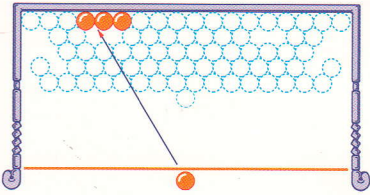

HOW TO PLAY

DIRECTION OF BUBBLE LAUNCHER

LAUNCH

A Button

WHEN ANY BUBBLE GOES OVER THE LINE, THE GAME IS OVER!

BUBBLES CAN BE ELIMINATED BY PUTTING 3 OR MORE SAME COLORED BUBBLES TOGETHER.

SPECIAL BUBBLES

STAR BUBBLE

ALL SAME COLORED BUBBLES HIT FIRST BY THIS STAR BUBBLE WILL BE ELIMINATED.

METAL BUBBLE

METAL BUBBLE CAN ELIMINATE ALL BUBBLES.

OBSTRUCTIVE BUBBLE

THESE BUBBLES CANNOT BE ELIMINATED!

Puzzle Mode (For 1 player)

Burst all the bubbles on the screen!

VS Mode (For 1 or 2 players)

Burst connected bubbles to send them to your opponent's side!

Practice Mode

Play's easy. Just follow the marker!

Normal

A normal competition mode of 4 rows of bubbles.