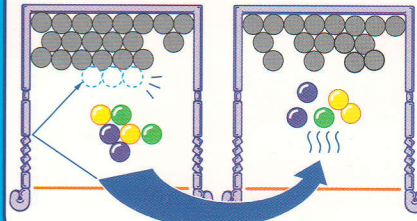

HOW TO PLAY

DIRECTION OF BUBBLE LAUNCHER

LAUNCH

A Button

WHEN ANY BUBBLE GOES OVER THE LINE, THE GAME IS OVER!

BUBBLES CAN BE ELIMINATED BY PUTTING 3 OR MORE SAME COLORED BUBBLES TOGETHER.

SPECIAL BUBBLES

STAR BUBBLE

ALL SAME COLORED BUBBLES HIT FIRST BY THIS STAR BUBBLE WILL BE ELIMINATED.

METAL BUBBLE

METAL BUBBLE CAN ELIMINATE ALL BUBBLES.

OBSTRUCTIVE BUBBLE

THESE BUBBLES CANNOT BE ELIMINATED!

Puzzle Mode (For 1 player)

Burst all the bubbles on the screen!

VS Mode (For 1 or 2 players)

Burst connected bubbles to send them to your opponent's side!

Practice Mode

Play's easy. Just follow the marker!

Normal

A normal competition mode of 4 rows of bubbles.