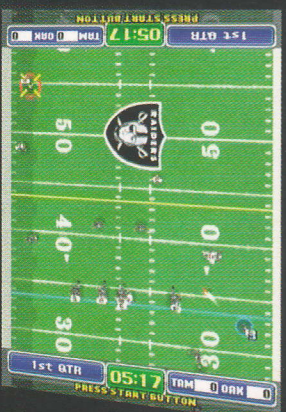

Classic Football

-  Remember when video football games were more than selecting a play and bashing buttons? This is Classic Video Football action like it's meant to be played.
-  Simple, easy to execute plays with fast and exciting physical trackball action. The large tackballs guide the intense game play.
-  Choose from all 32 NFL teams, from the East Coast to the West Coast and every team in between.

 Tons of offensive and defensive plays are available. The software provides a selection of 8 of the best plays for your current situation, insuring the best possible play at hand without needing to study dozens of plays. Your play selection is hidden from the opposition to add to the fun and excitement.

 Up to 4 players can play at once. Get your team together and see if you have what it takes.

 Don't pass on this classic game.

SUITABLE FOR ALL AGES

Specifications
Installed Dimensions:
 74.5"H x 36"W x 55"D
Power Consumption:
 250 Watts
 Specifications subject to change without notice.