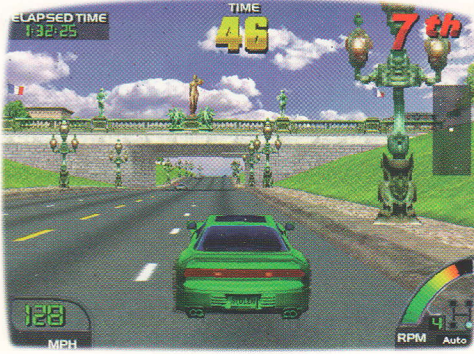

Egypt

- Link up to 4 games!
- Two Models
  - Standard sit-down unit with 25" monitor
  - Deluxe unit with 33" monitor
- Improved Hardware
  - more detailed resolution
  - more responsive
- 12 Countries

# SERIOUS MILEAGE

Once again, Midway brings players the best in video game action -- the fastest play, the sharpest graphics and the most player-responsive driving experience. Best of all, Cruis'n World is the greatest value available in deluxe driving games.