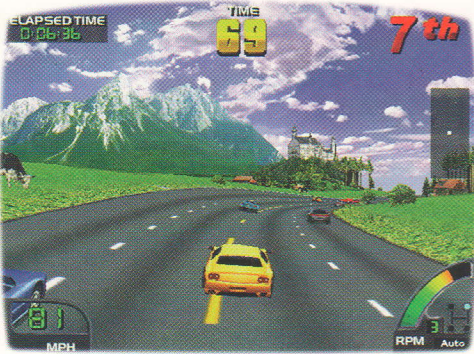

Egypt

- Link up to 4 games!
- Two Models
  - Standard sit-down unit with 25" monitor
  - Deluxe unit with 33" monitor
- Improved Hardware
  - more detailed resolution
  - more responsive
- 12 Countries

# SERIOUS MILEAGE

Once again, Midway brings players the best in video game action -- the fastest play, the sharpest graphics and the most player-responsive driving experience. Best of all, Cruis'n World is the greatest value available in deluxe driving games.