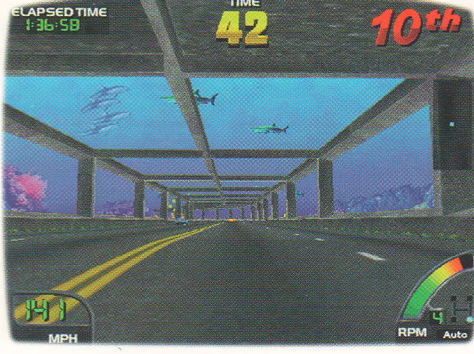

Egypt

- Link up to 4 games!
- Two Models
  - Standard sit-down unit with 25" monitor
  - Deluxe unit with 33" monitor
- Improved Hardware
  - more detailed resolution
  - more responsive
- 12 Countries

# SERIOUS MILEAGE

Once again, Midway brings players the best in video game action -- the fastest play, the sharpest graphics and the most player-responsive driving experience. Best of all, Cruis'n World is the greatest value available in deluxe driving games.