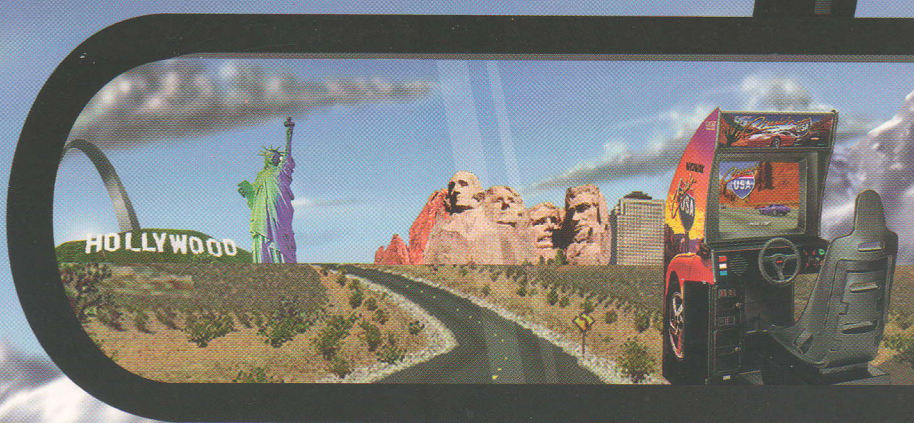

# INCREASED PROFITS AHEAD

IT HAS NEVER BEEN EASIER TO EXTEND THE LIFE AND EARNINGS OF ONE OF TODAY'S HOTTEST GAMES. MIDWAY PROUDLY PRESENTS YOUR PASSPORT TO THE WORLD. CONVERT YOUR CRUIS'N USA SIT-DOWN MODEL TO CRUIS'N WORLD FOR ONLY \$1995! (PLUS TAX AND SHIPPING)

#### CRUIS'N WORLD FEATURES:

- 12 CARS PLUS SECRET AND PLAYER-CUSTOMIZED CARS
- 12 COUNTRIES RANKED BY DIFFICULTY, OR DRIVE THE ENTIRE WORLD, THROUGH 14 TRACKS
- ADDED GAME PLAY FEATURES: WHEELIES, JUMPS, FLIPS, AND SHORT CUTS