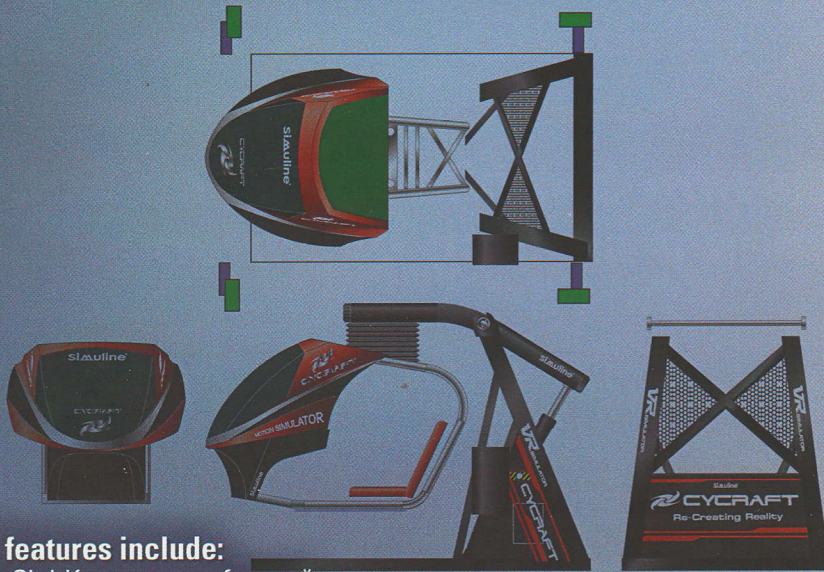

## Cycraft features include:

- Sega's ClubKart game software\*
- Proprietary *INVERTED 3 DOF* electric motion system
- Linkable to 8 cabinets\*\*
- Easy installation requiring no anchoring
- Force feed back steering
- Safety foot sensors stop motion if player gets out during game play
- 29" flat panel VGA monitor
- 4 speaker surround sound with a subwoofer for added depth

\* Cycraft comes with Sega's ClubKart software installed. Future software upgrades will be announced as they are released.

\*\* Depends upon the number of cabinets the software will support.

**Cabinet Dimensions:**  
86.61" H x 84.65" W x 113" D  
Weight: 1940 lbs