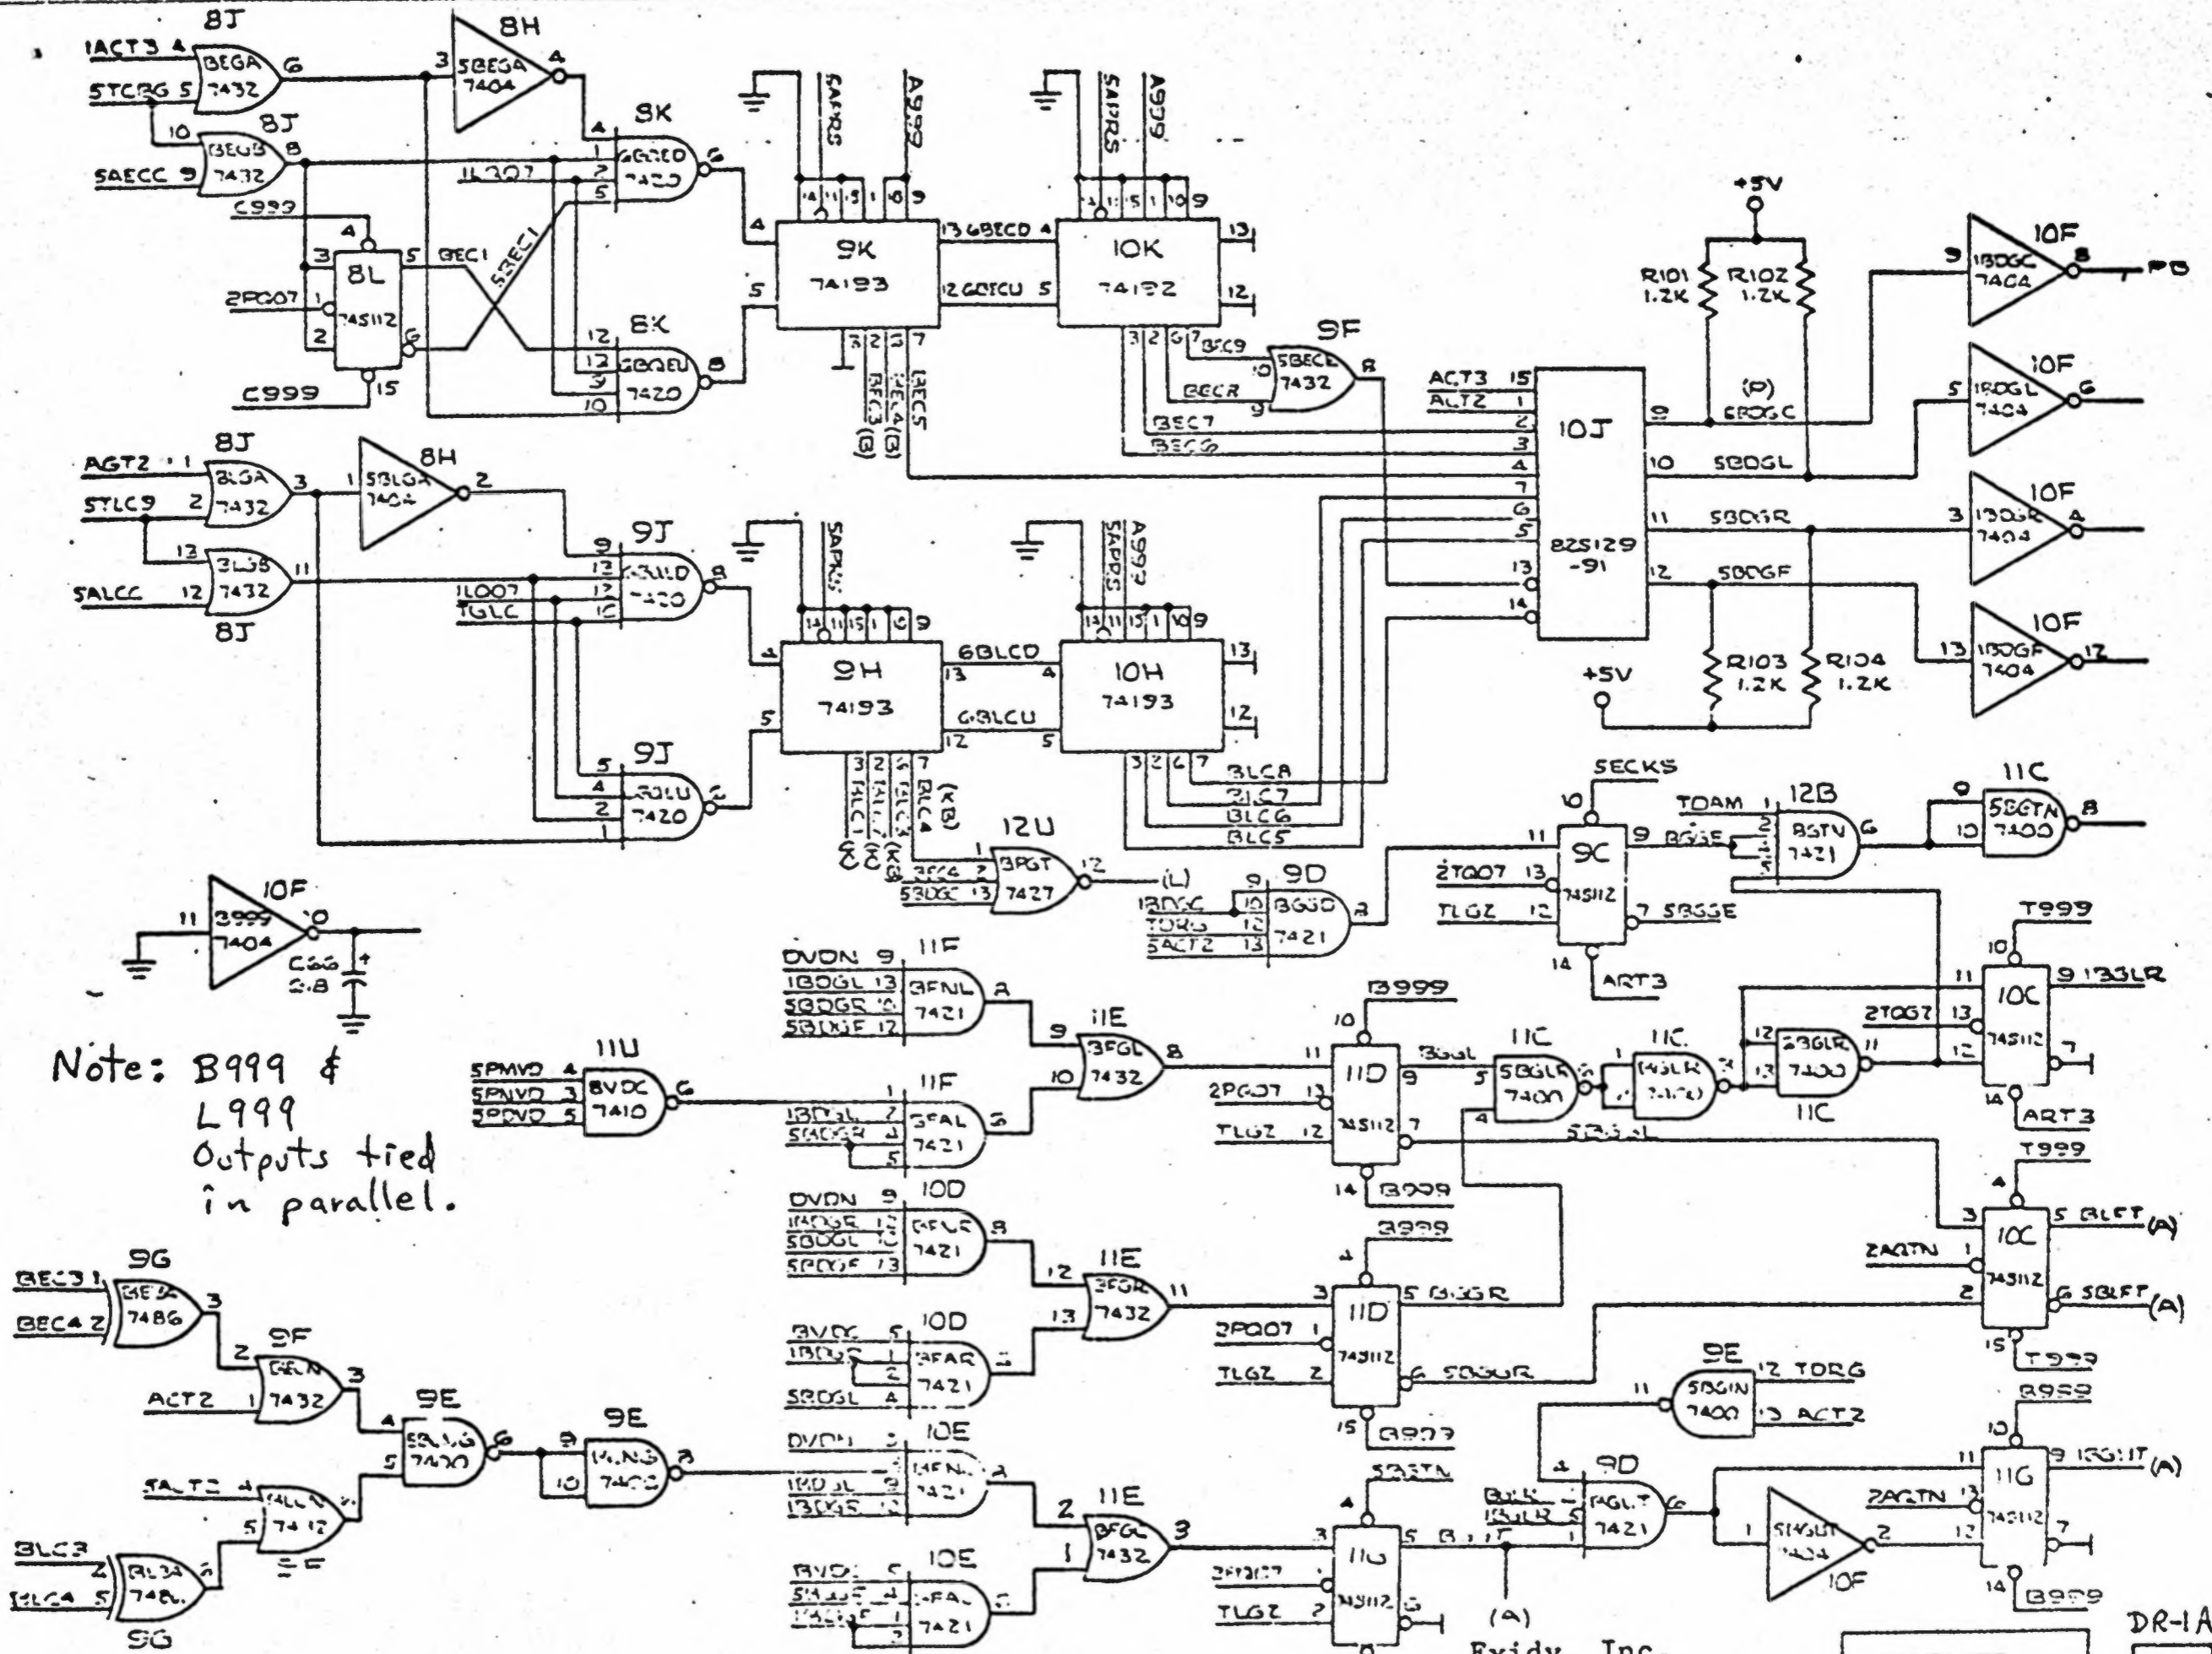

EXIDY INC.

2599 GARCIA AVE.  
MOUNTAIN VIEW, CALIF. 94043  
(415) 968-7670

DEATH RACE

LOGIC DIAGRAM

DR-1A

5-17-76

Exidy, Inc. 2599 Garcia Avenue  
Mt. View, Ca. 94043

RIGHT  
GREMLIN (1)

DR-1A  
A

Note: B999 & L999 Outputs tied in parallel.

Exidy, Inc.  
2599 Garcia Ave.  
Mt. View, Ca. 94043

RIGHT GREMLIN (2)

DR-1A  
B

Exidy, Inc.  
 2599 Garcia Ave.  
 Mt. View, Ca. 94043

GAME CONTROL

DR-1A  
  
 SH150F13