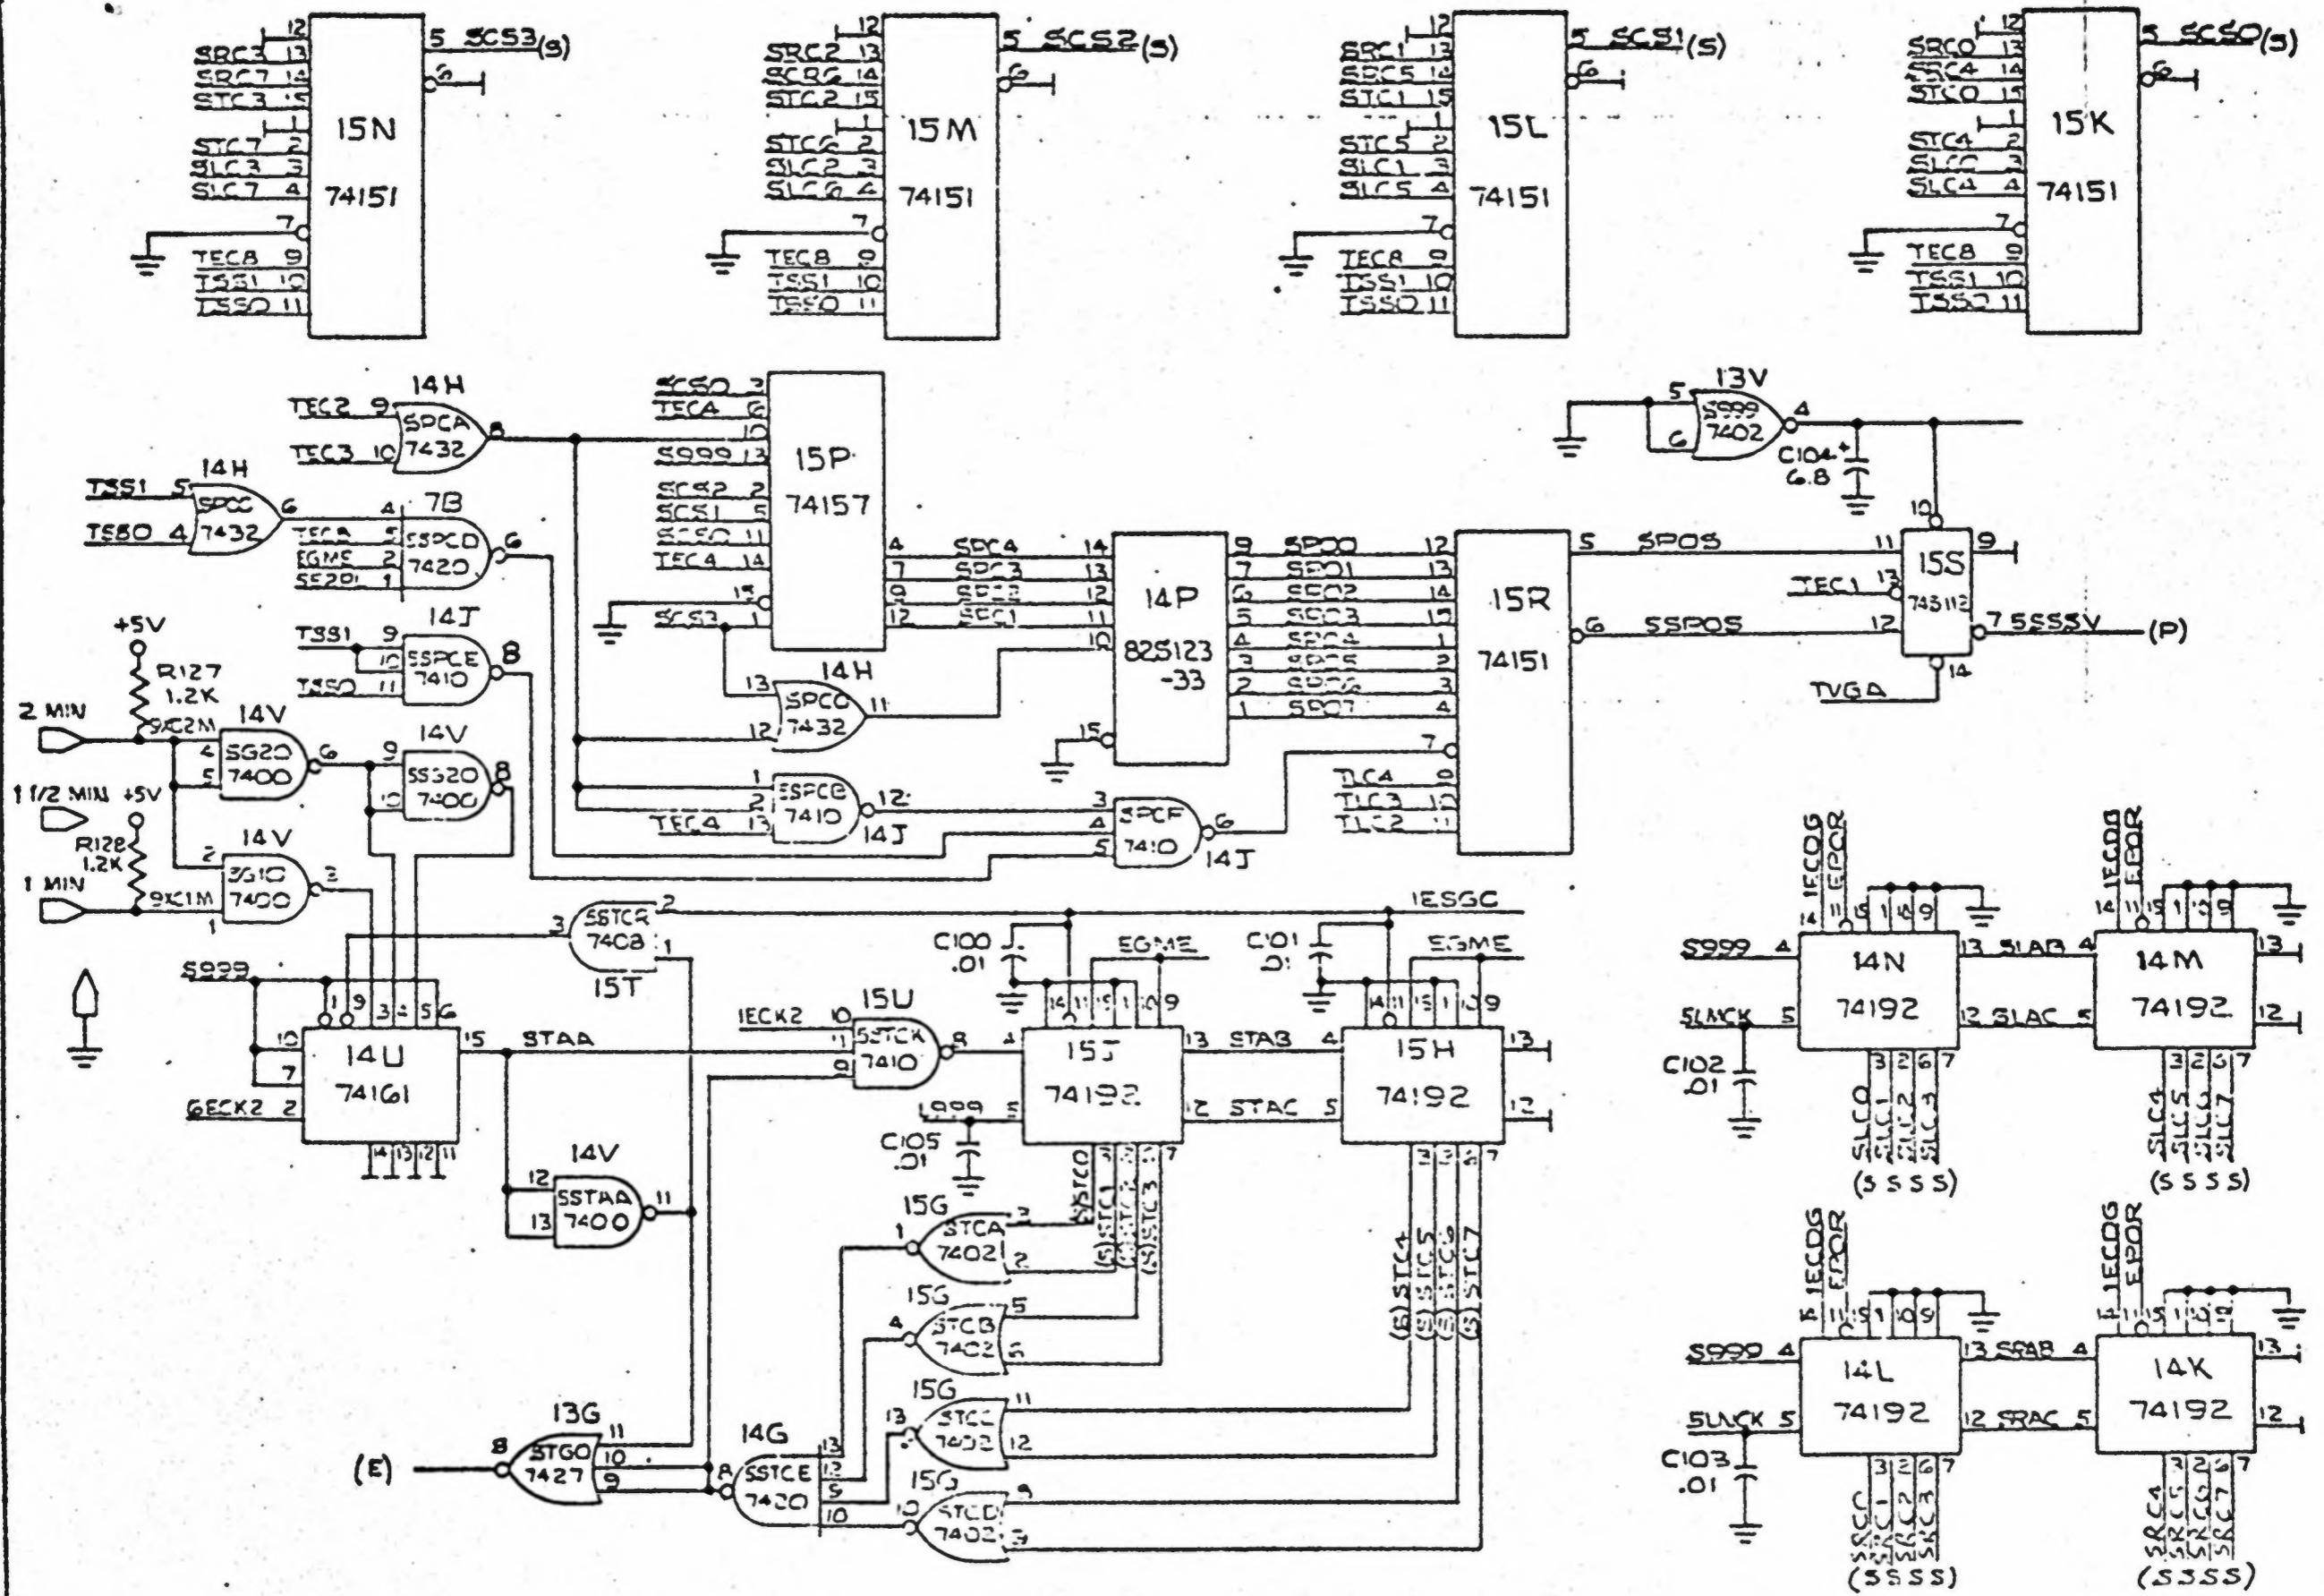

Exidy, Inc.
2599 Garcia Ave.
Mt. View, Ca. 94043

EXIDY
&
TIMER

DR-1A

SMT13 0218