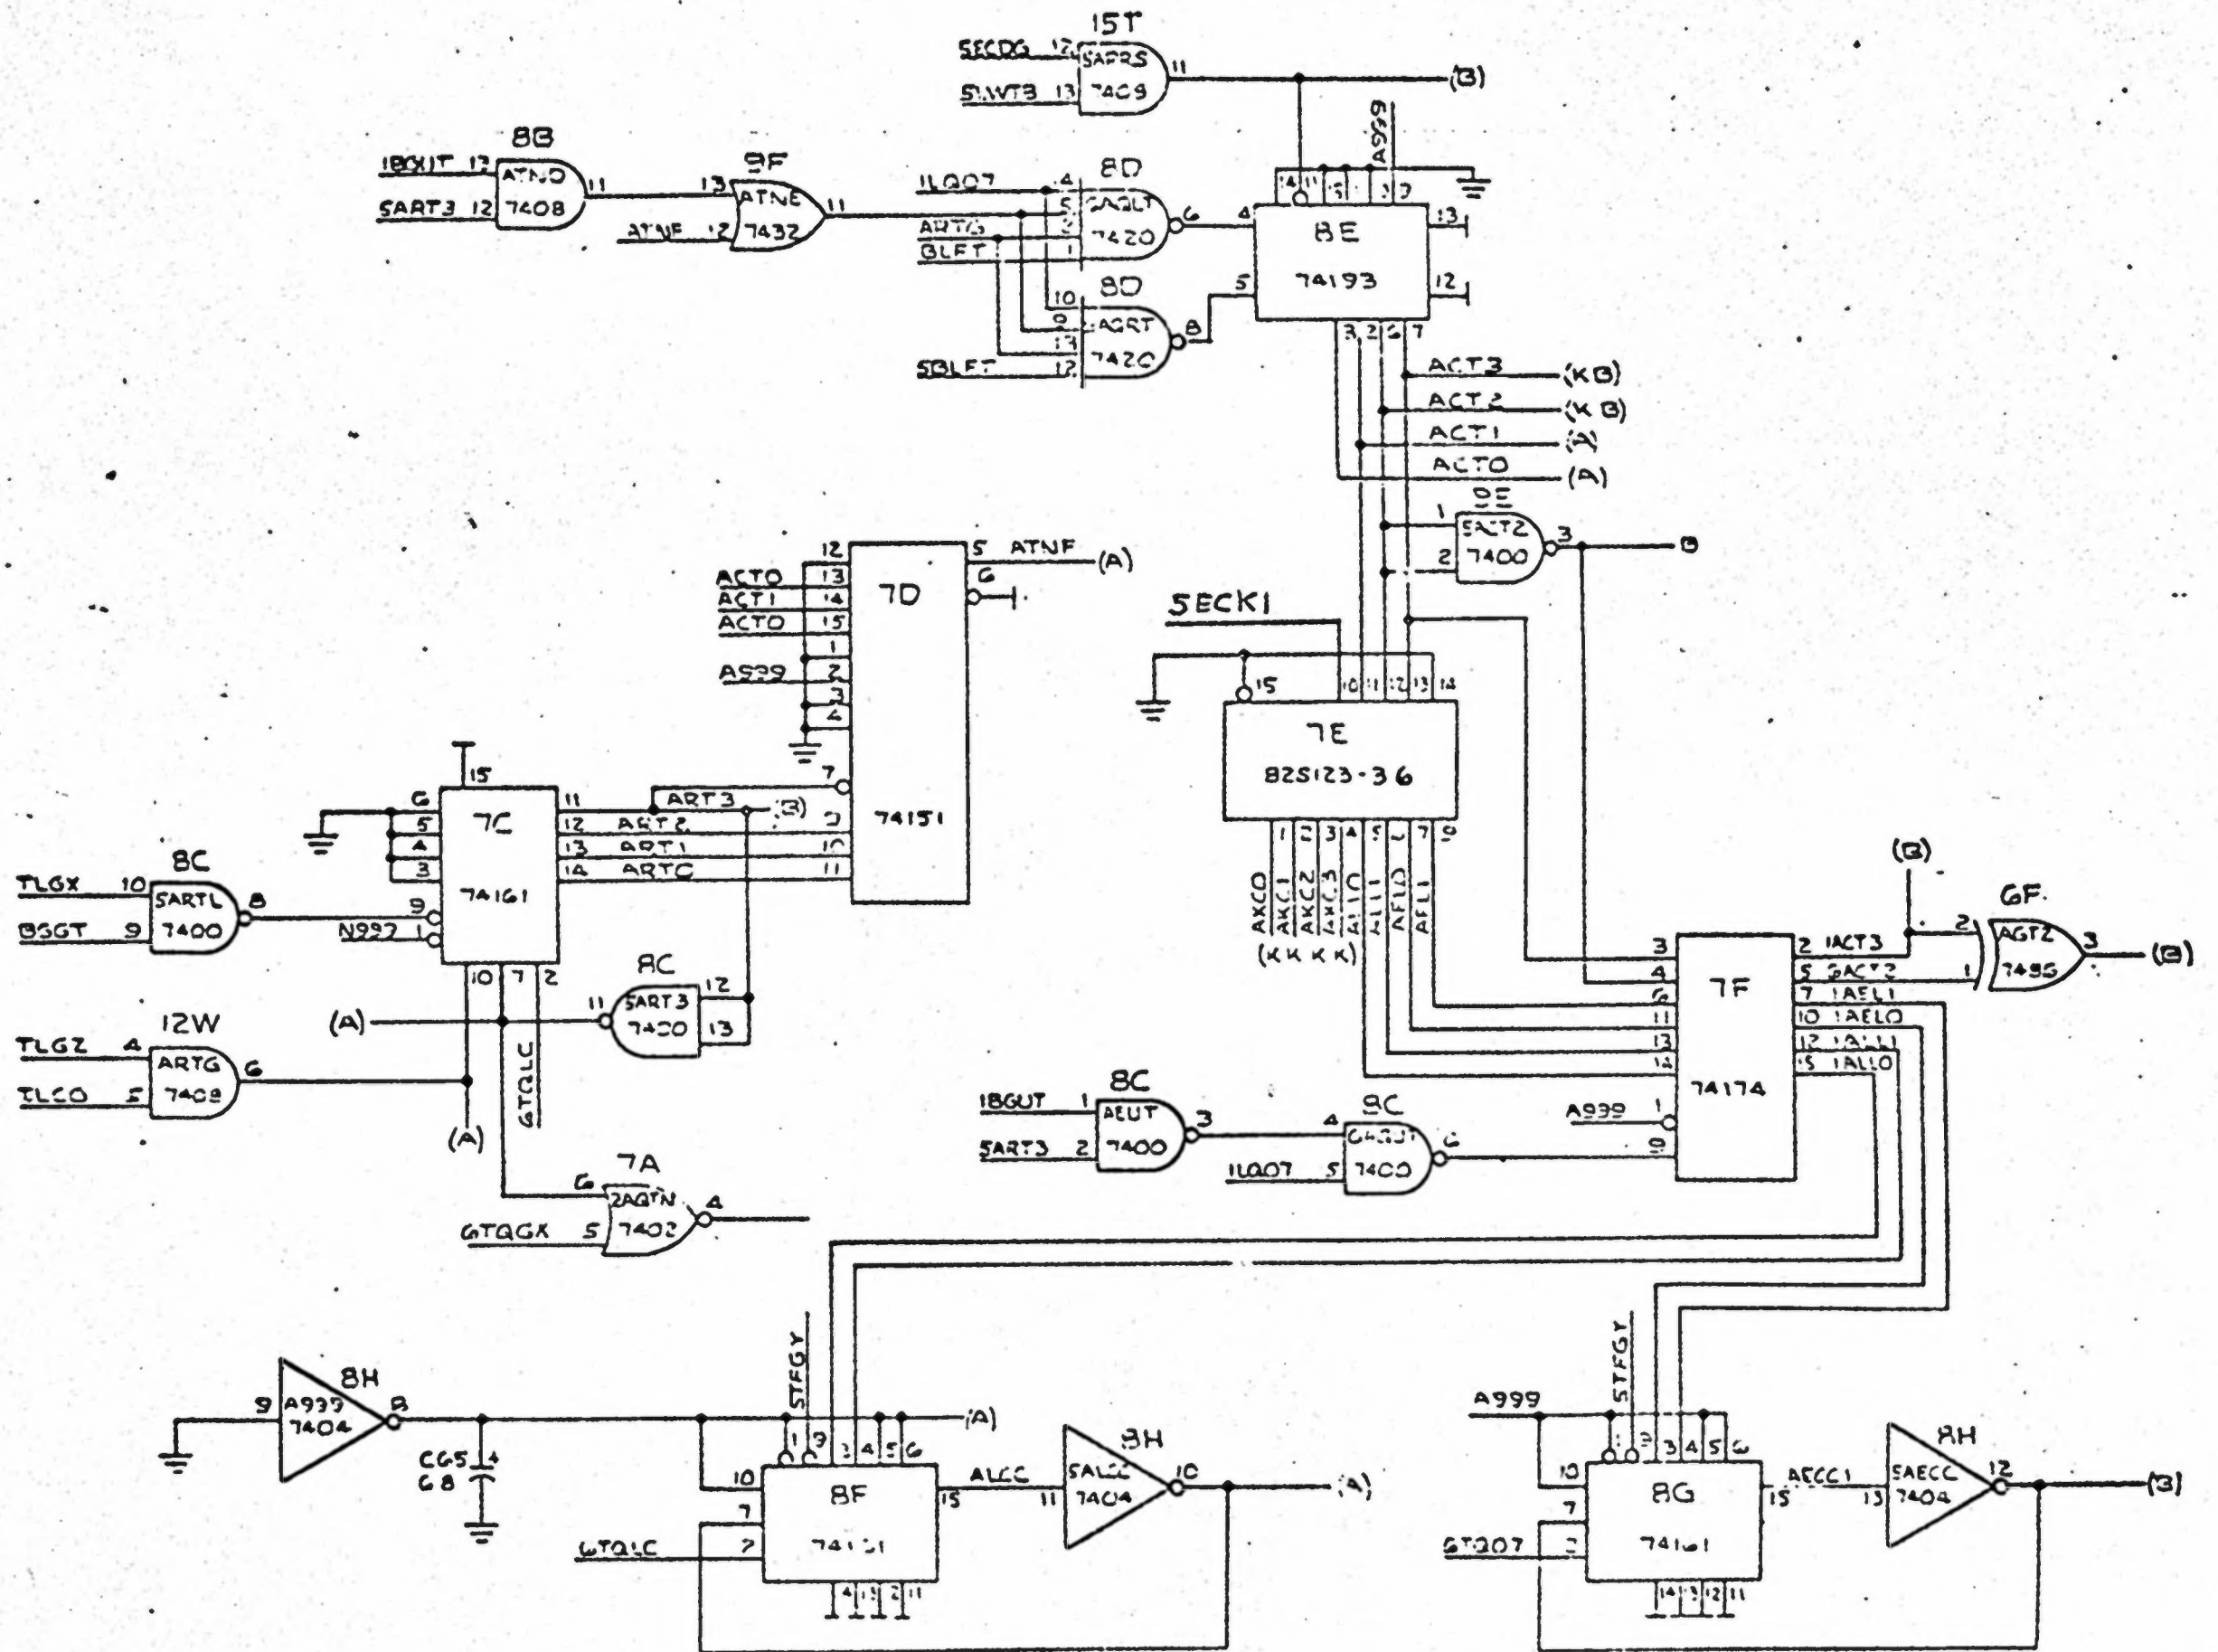

EXIDY INC.

2599 GARCIA AVE.  
MOUNTAIN VIEW, CALIF. 94043  
(415) 968-7670

DEATH RACE

LOGIC DIAGRAM

DR-1A

5-17-76

Exidy, Inc. 2599 Garcia Avenue  
Mt. View, Ca. 94043

RIGHT  
GREMLIN (1)

DR-1A  
A

Note: B999 & L999 Outputs tied in parallel.

Exidy, Inc.  
2599 Garcia Ave.  
Mt. View, Ca. 94043

RIGHT GREMLIN (2)

DR-1A  
B

Exidy, Inc.  
 2599 Garcia Ave.  
 Mt. View, Ca. 94043

GAME CONTROL

DR-1A  
  
 SH150F13