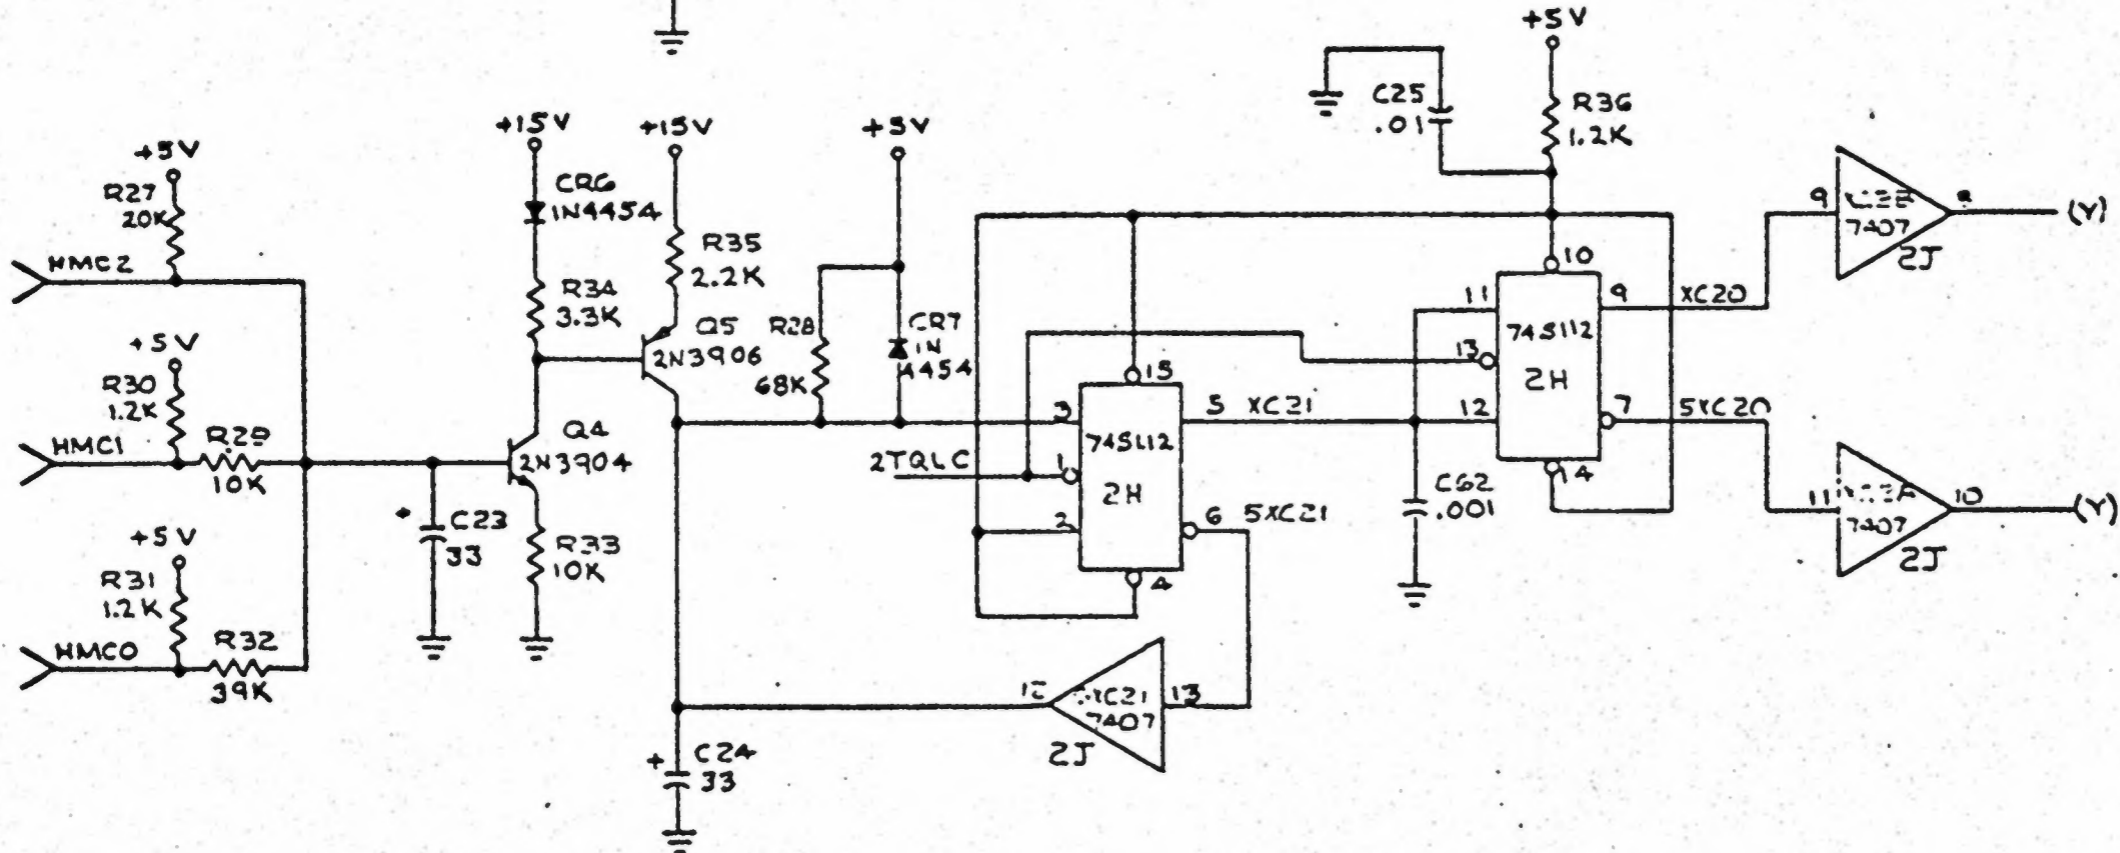

Exidy, Inc.
2599 Garcia Ave.
Mt. View, Ca. 94043

AUD'S
MOTOR SPEED

DR-1A