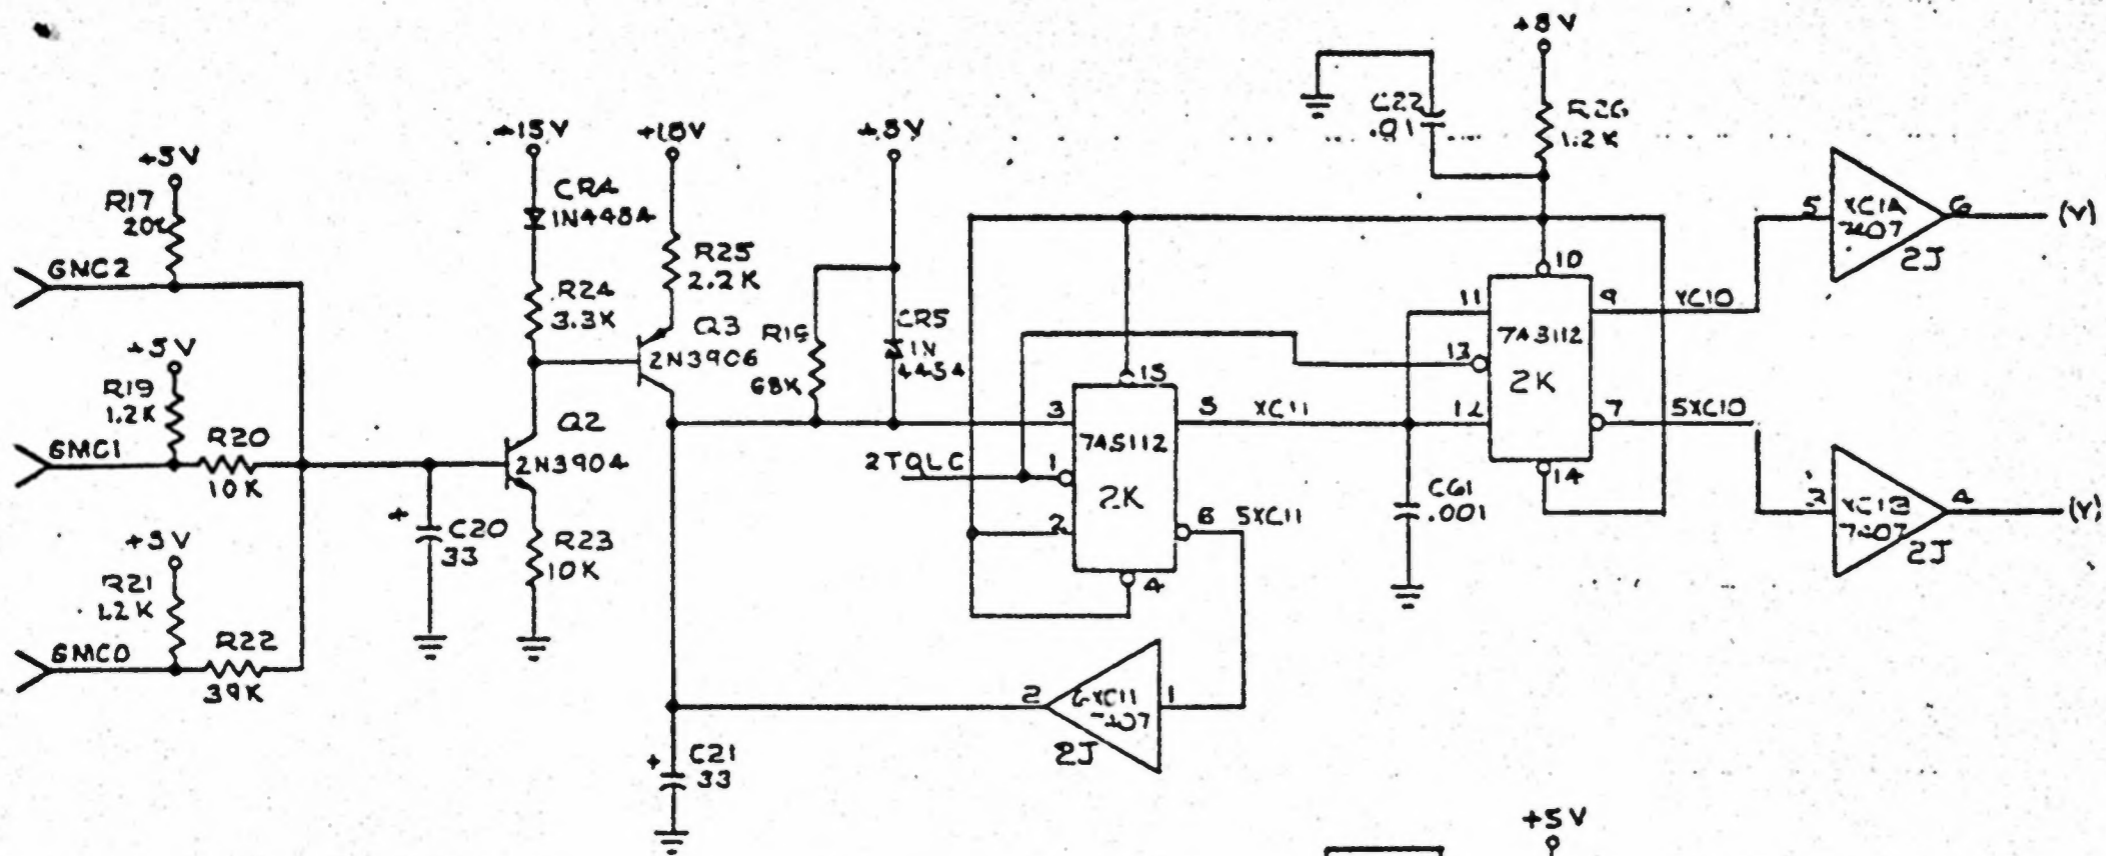

Exidy, Inc.
2599 Garcia Ave.
Mt. View, Ca. 94043

AUD'S
MOTOR SPEED

DR-1A