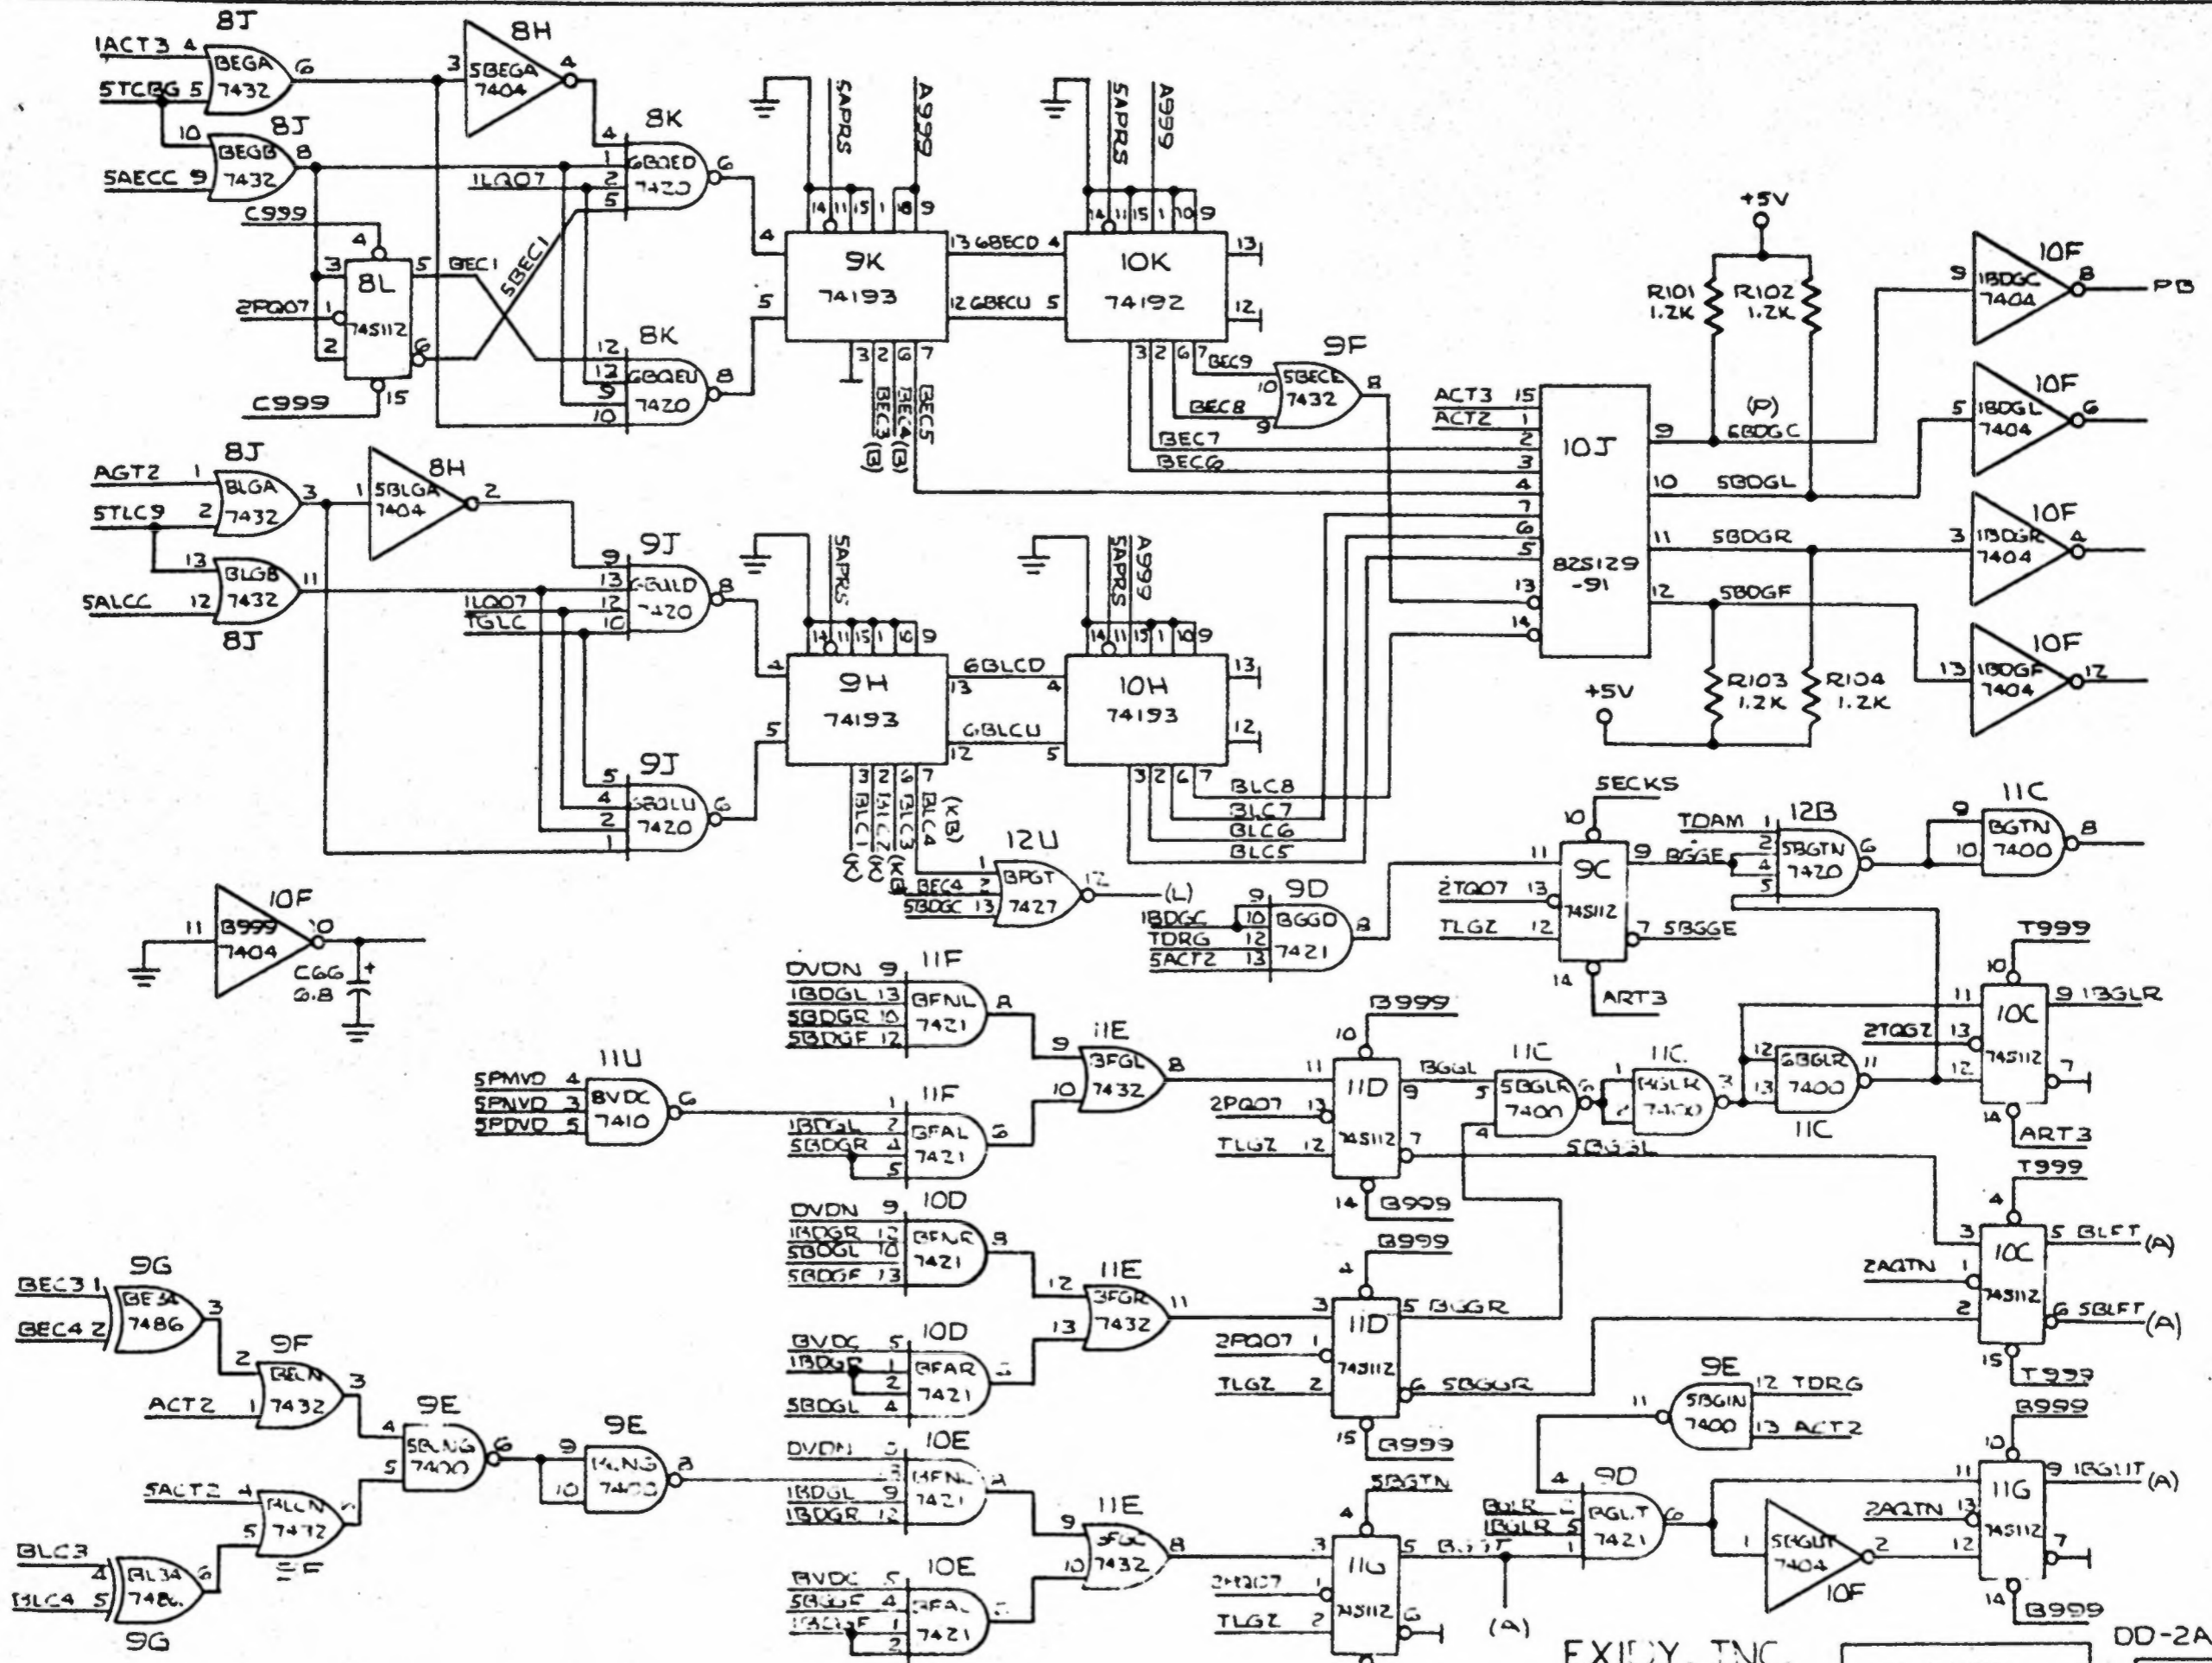

EXIDY, INC.
166 SAN LAZARO ST.
SUNNYVALE, CAL 94086
(408) 733-1104

RIGHT DRONE (2) B