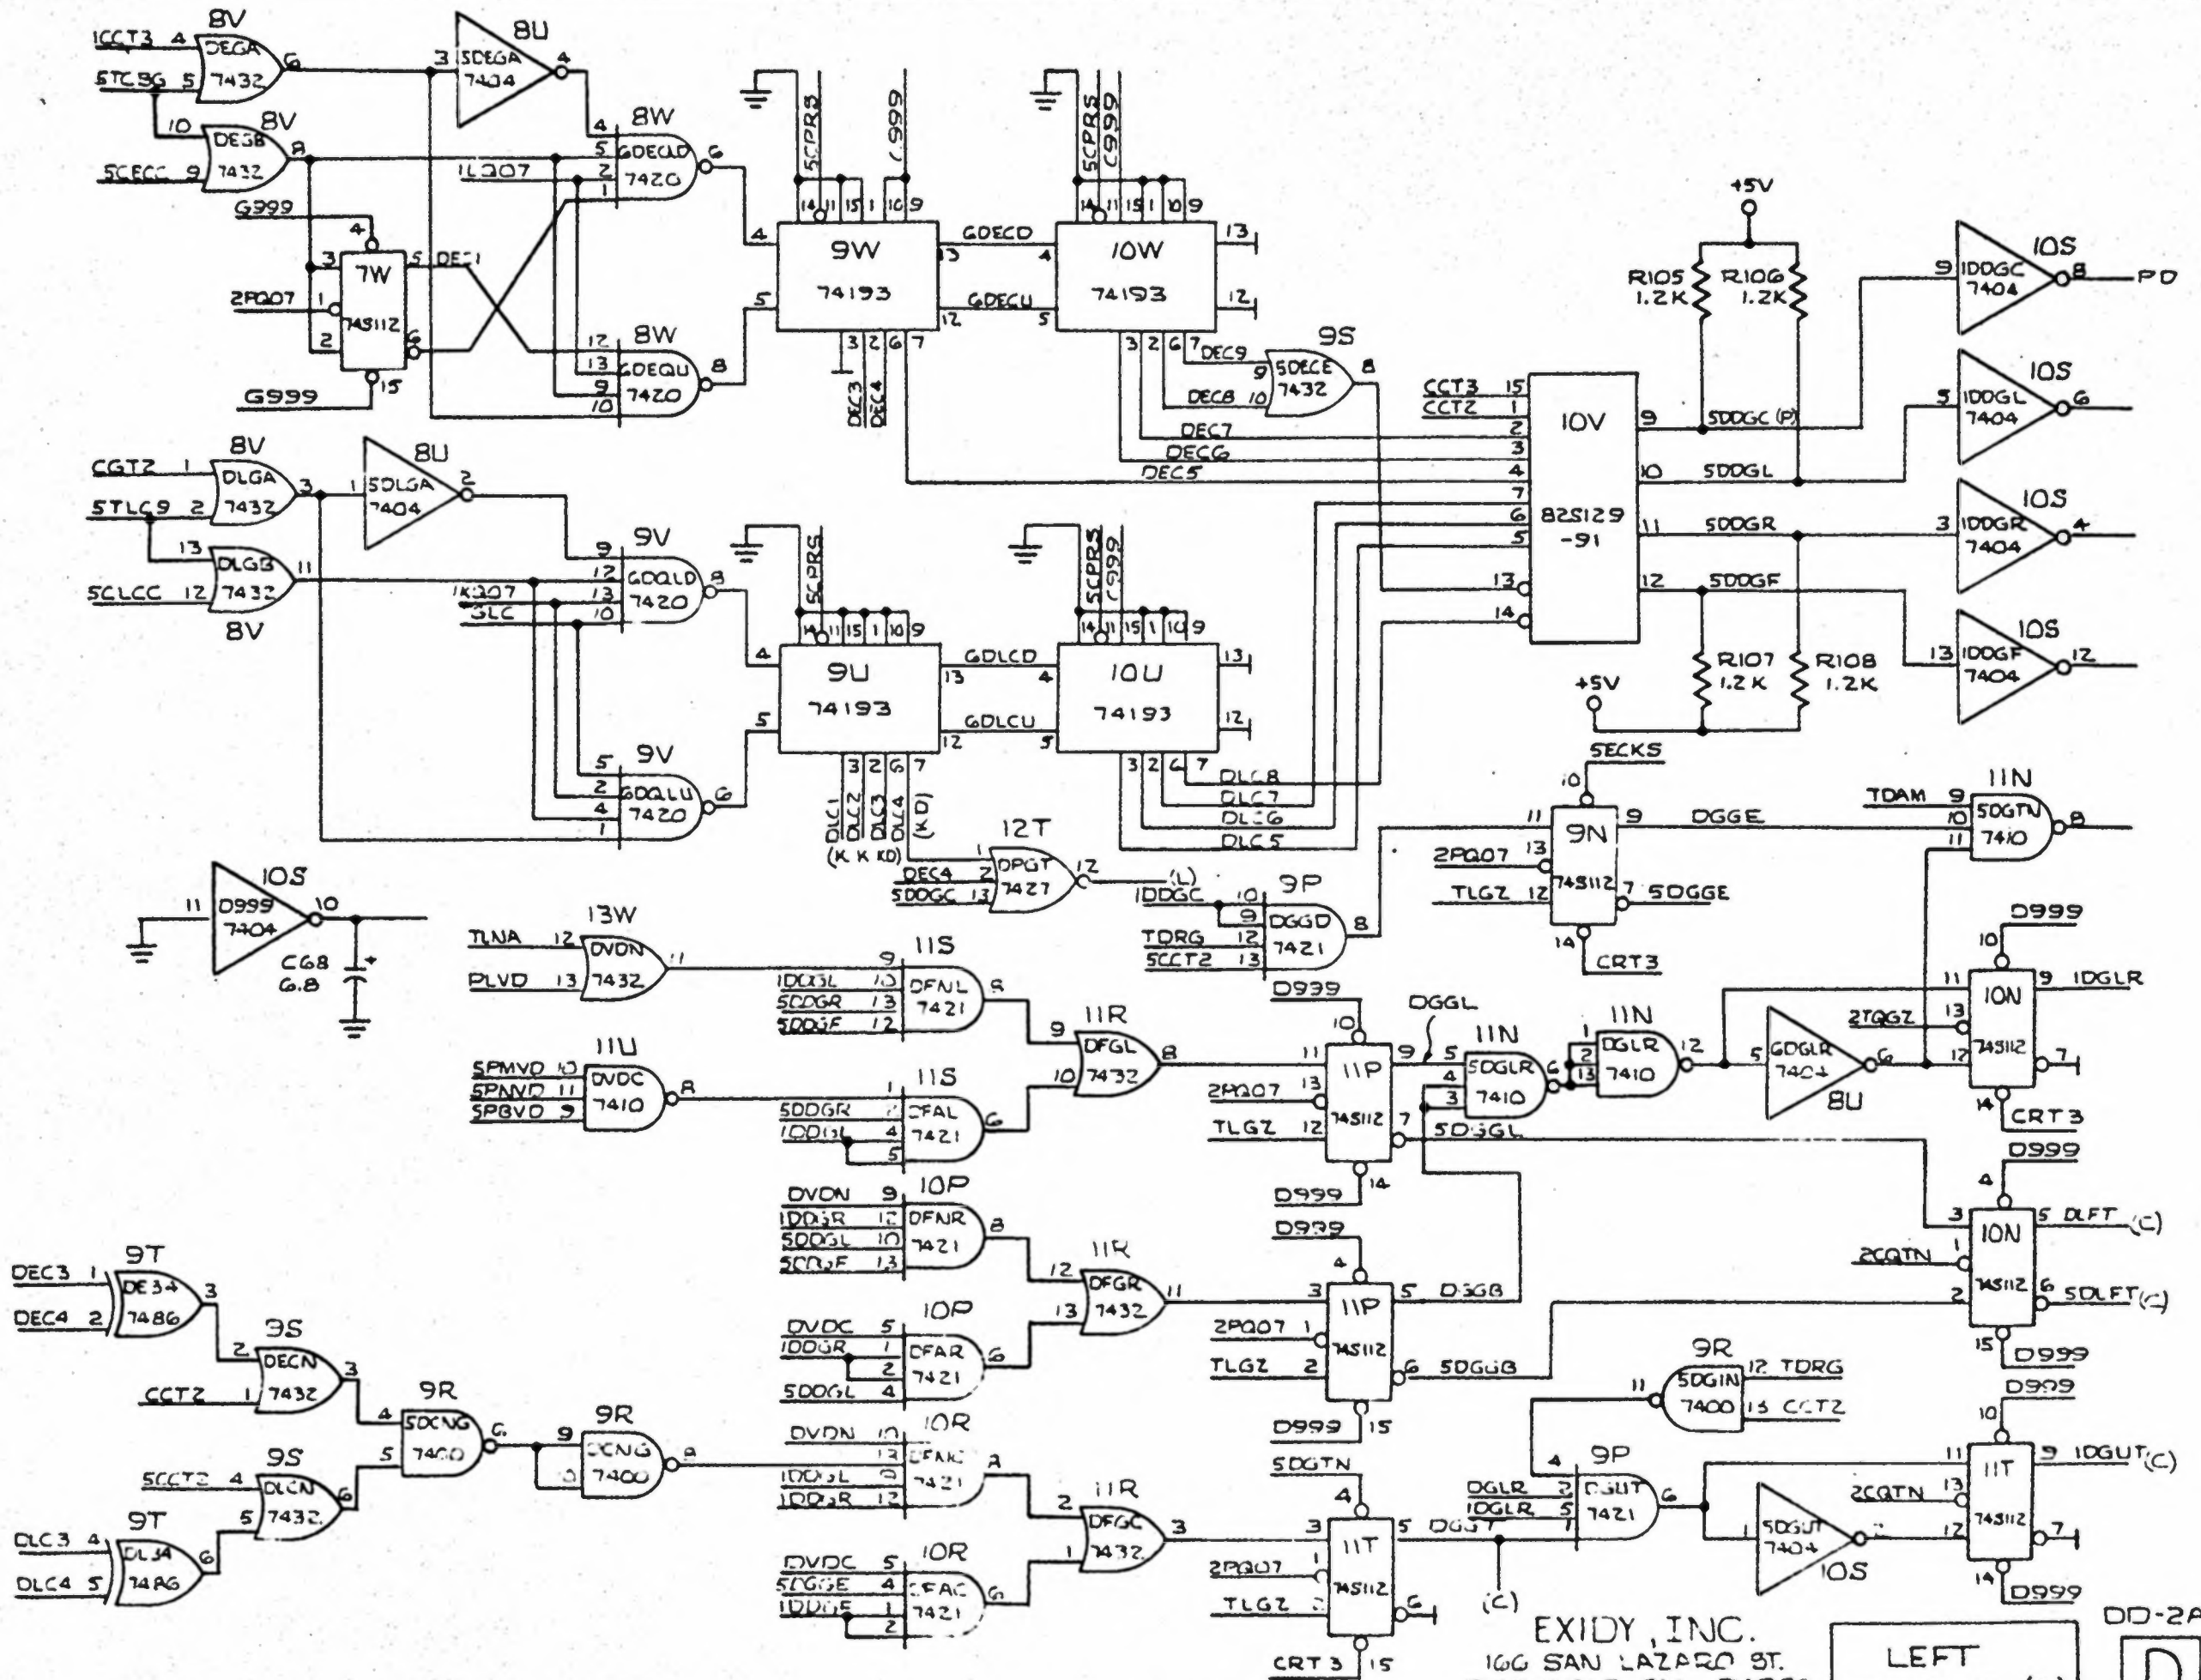

EXIDY, INC.
106 SAN LAZARO ST.
SUNNYVALE, CAL. 94086
(408) 733-1104

LEFT
DRONE (2)

DD-2A
D
SHT 4 OF 17