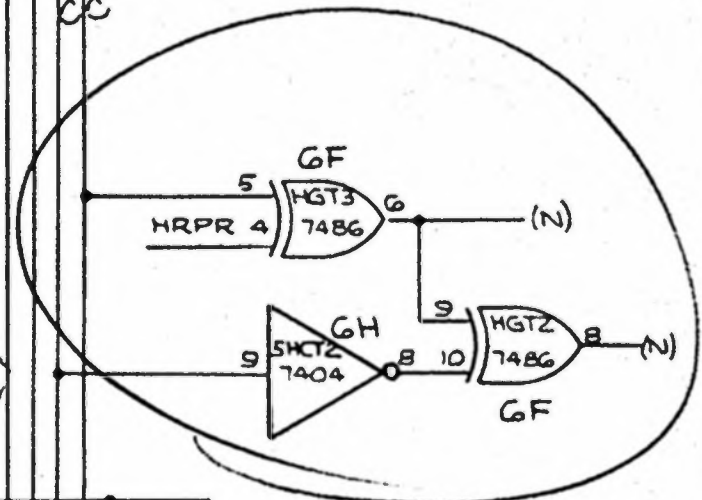

EXIDY, INC
166 SAN LAZARD ST.
SUNNYVALE, CAL 94096
(408) 733-1104

PLAYER TWO
(RIGHT CAR) (1)

DD-2A

SHEET 7 OF 17