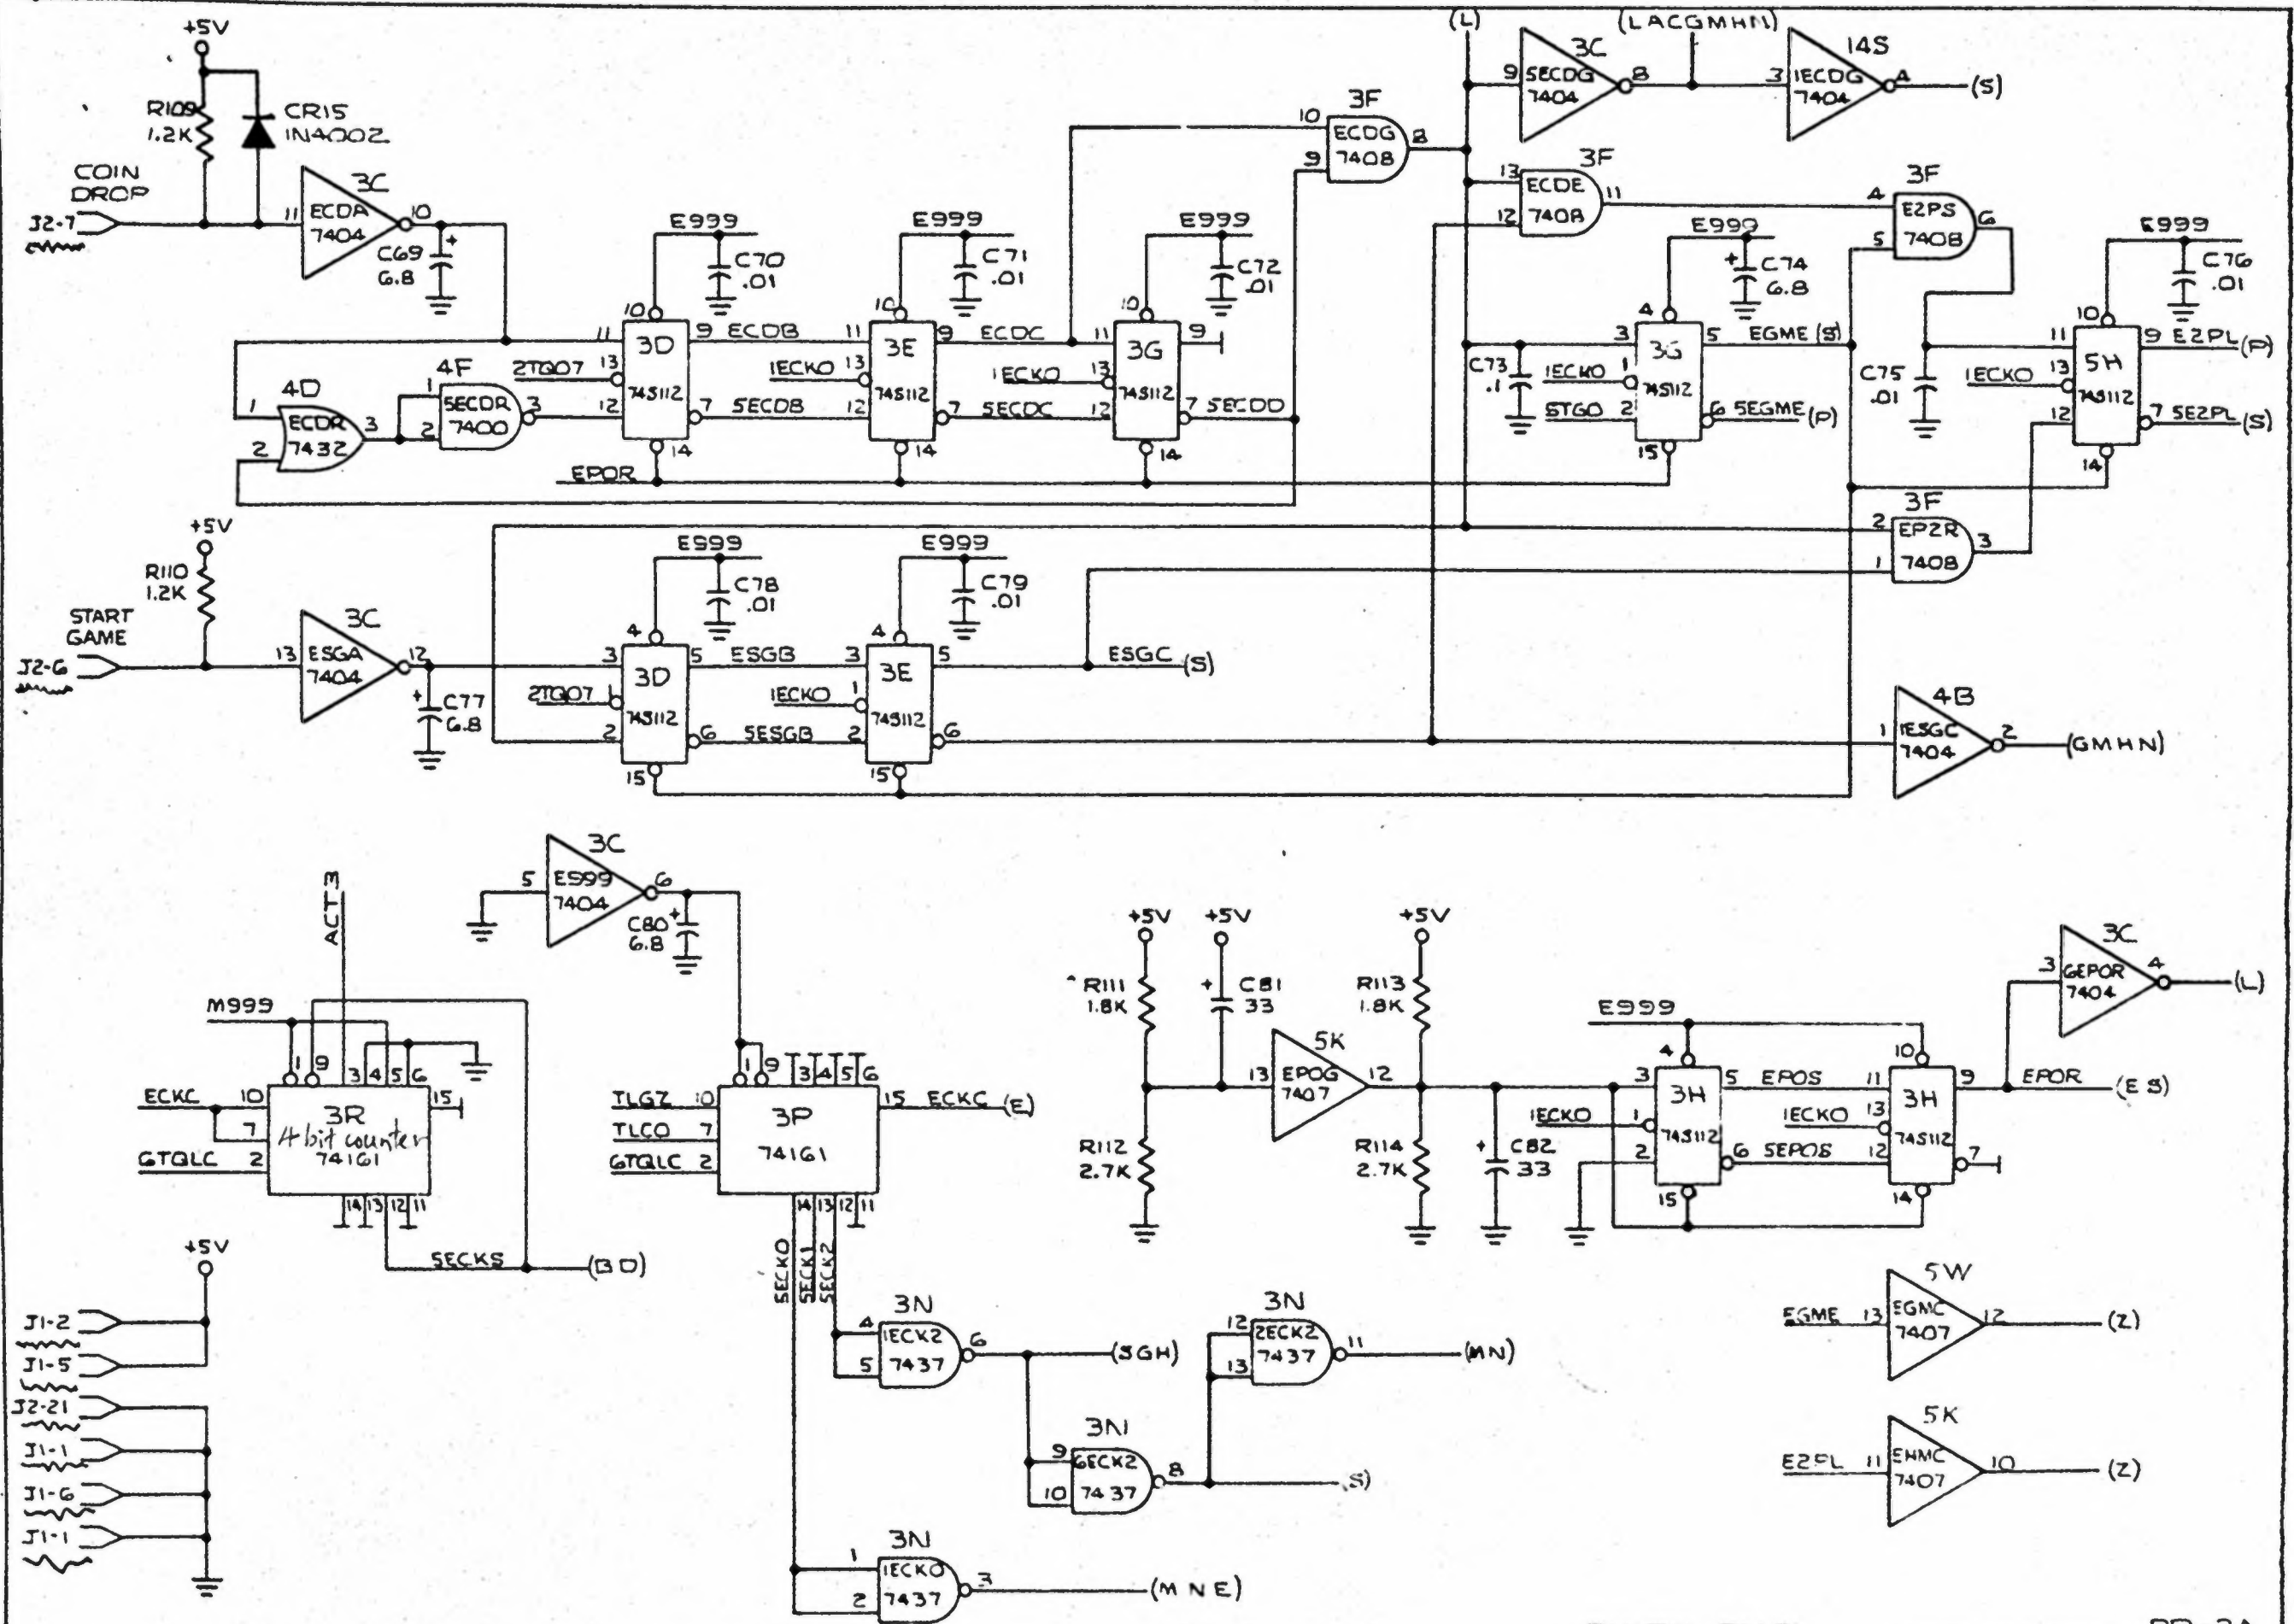

EXIDY INC.
166 SAN LAZARO ST.
SUNNYVALE, CAL. 94086
AOB. 733-1104

DD-2A

GAME CONTROL

5 OF 17