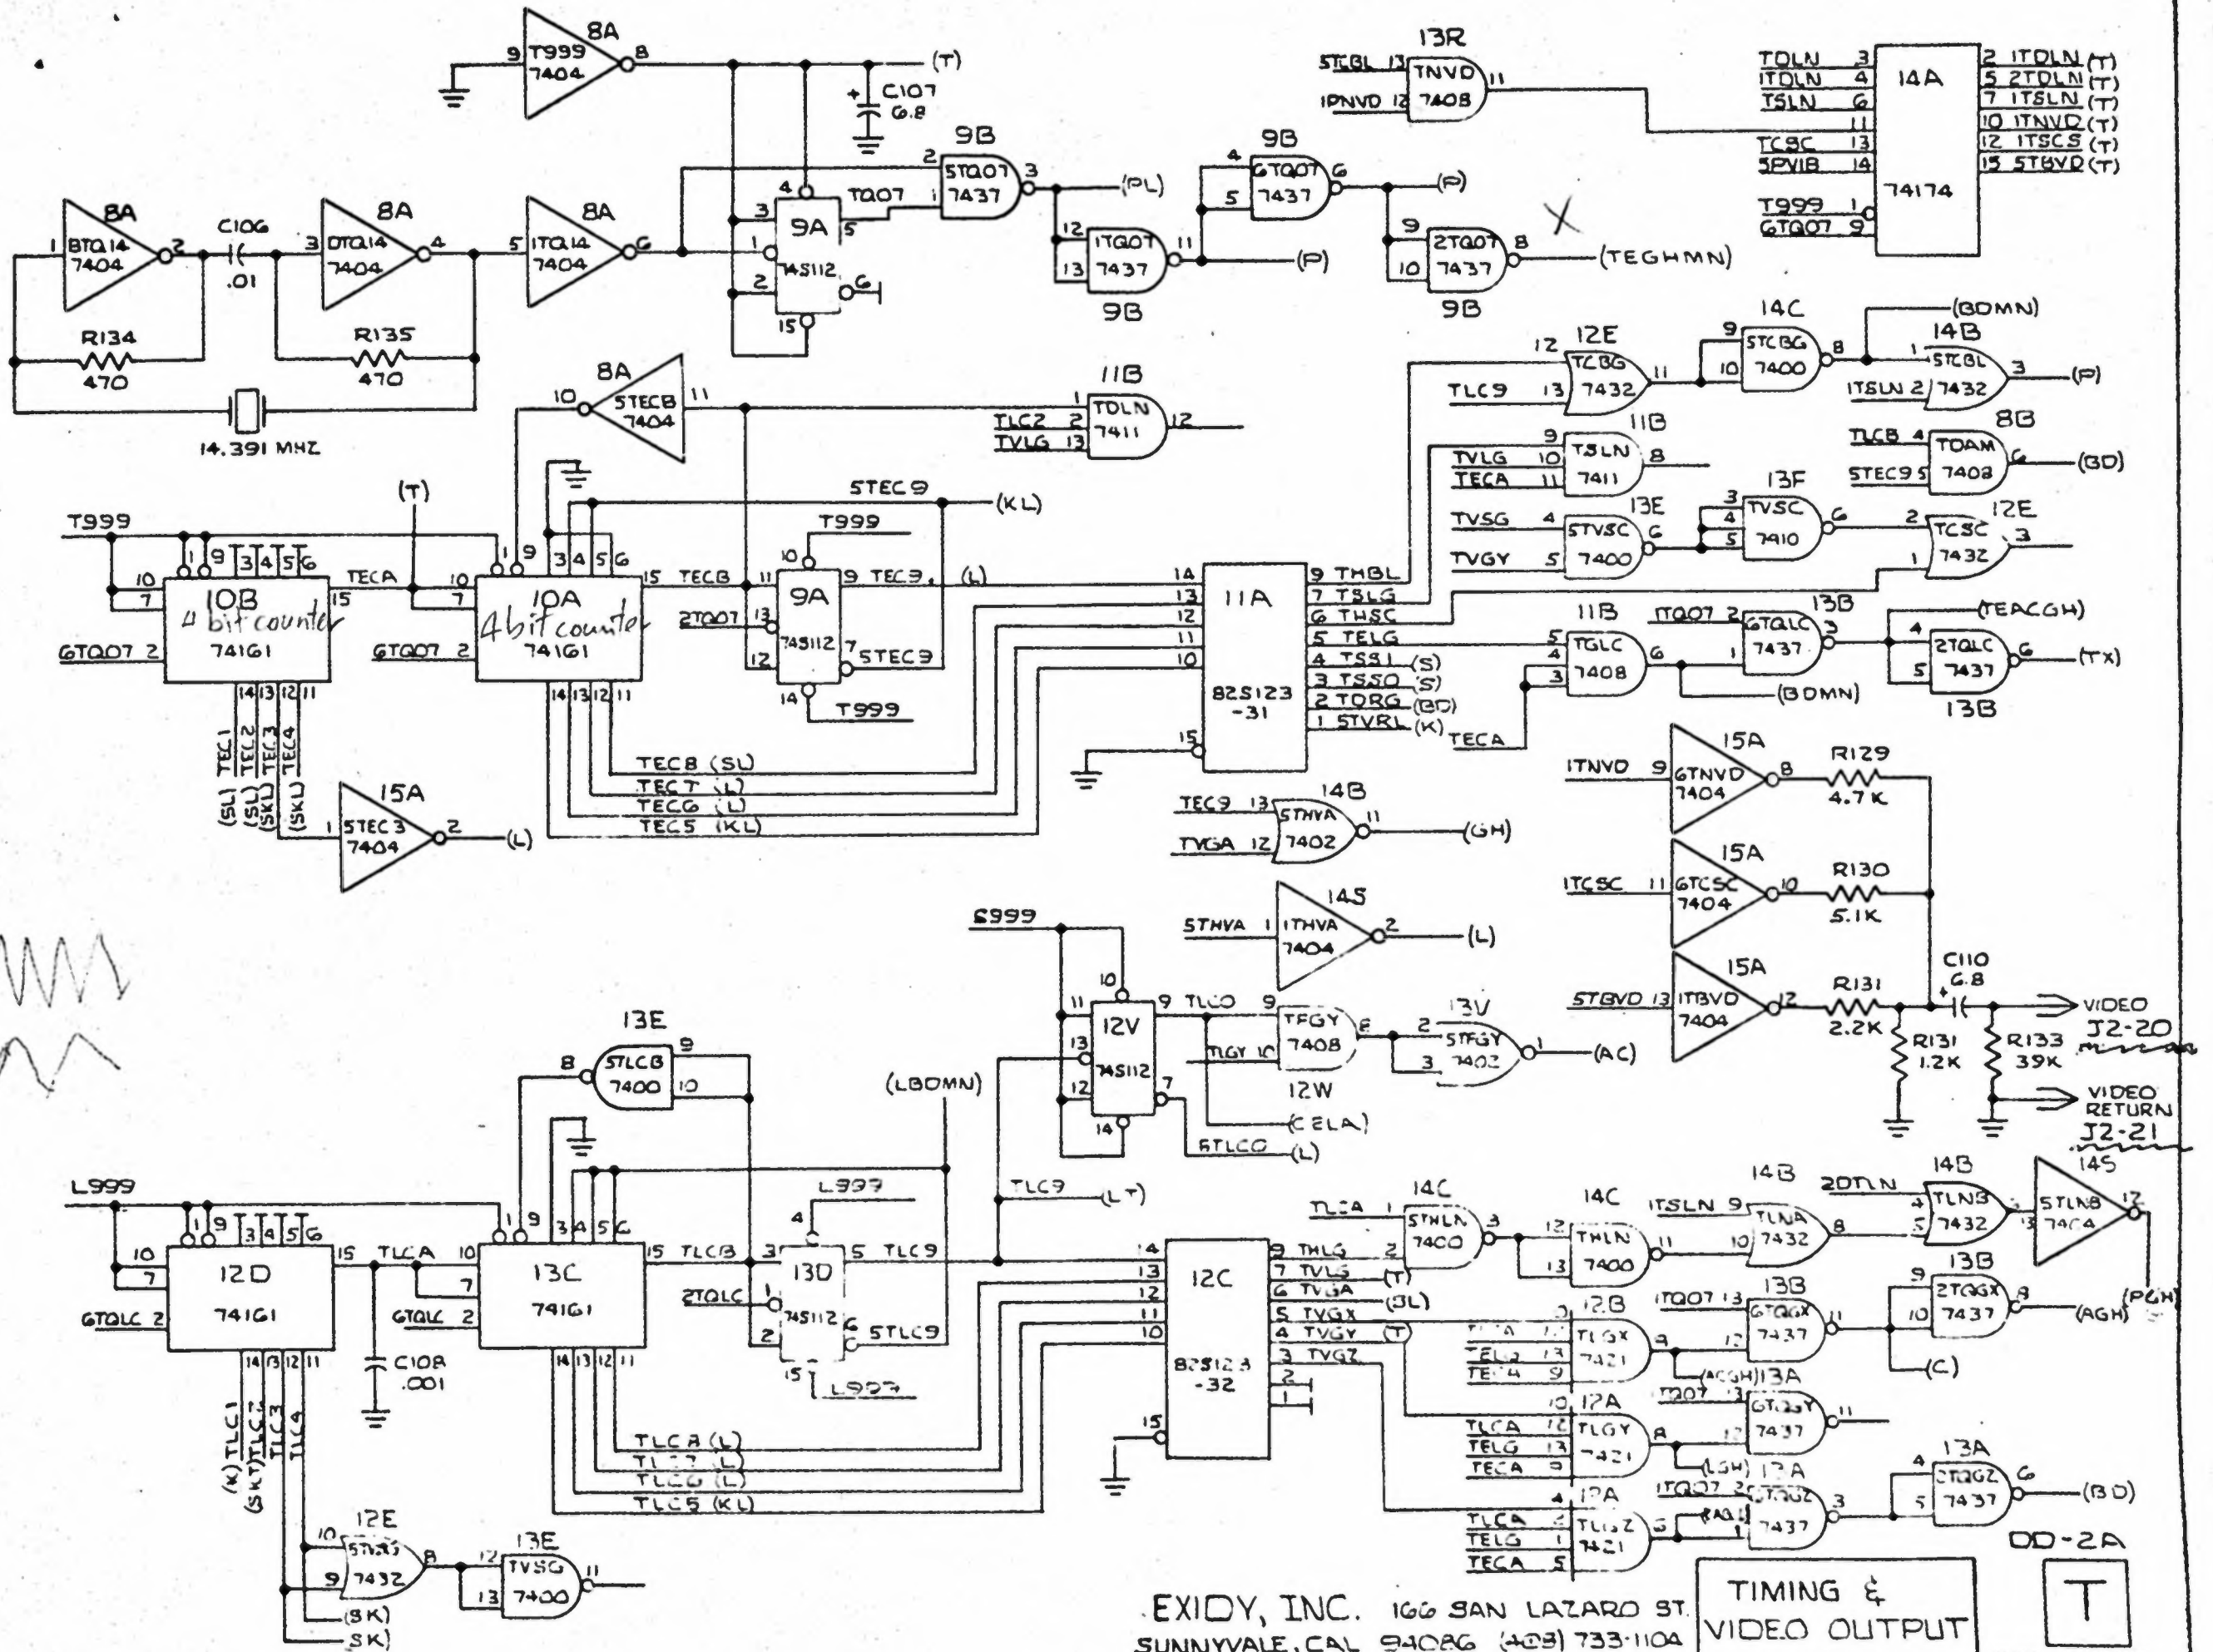

EXIDY, INC. 166 SAN LAZARD ST.
SUNNYVALE, CAL 94086 (408) 733-1104

TIMING &
VIDEO OUTPUT

T

SHT 14 OF 17