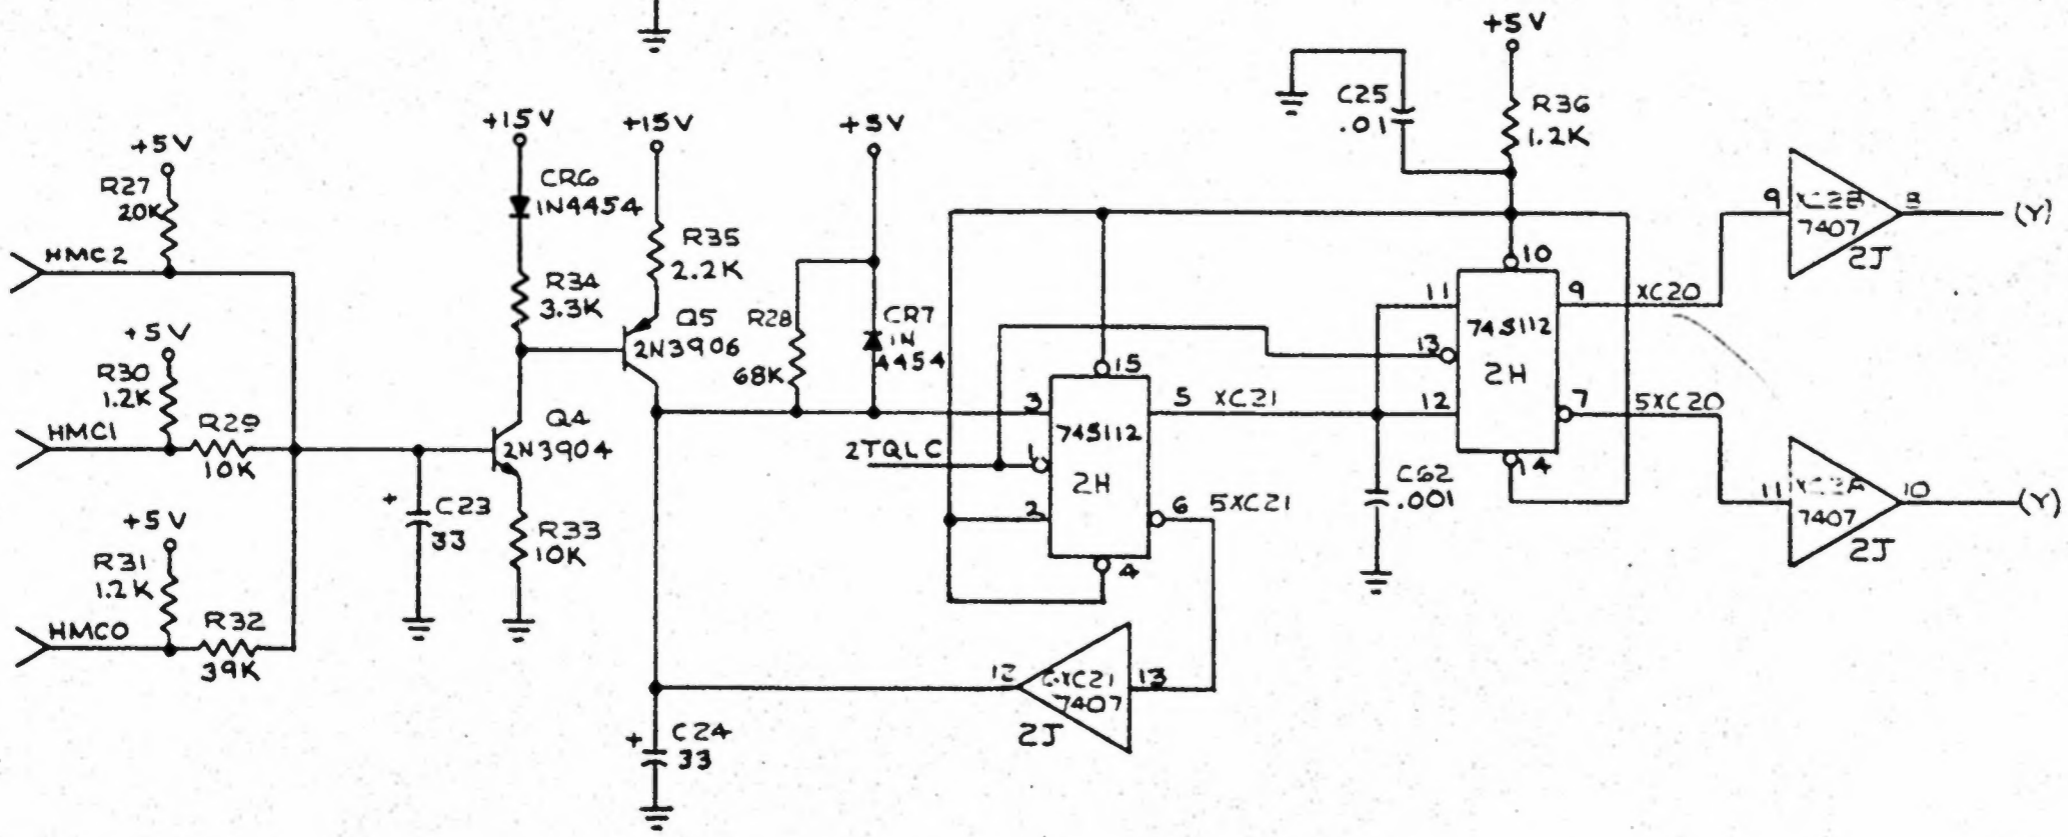

SCORE
 &
 TIMER

SMT130F17

DD-2A

EXIDY, INC. 166 SAN LAZARD ST.
SUNNYVALE, CAL 94086 (408) 733-1104

TIMING &
VIDEO OUTPUT

T

SHT 14 OF 17

LEFT CAR