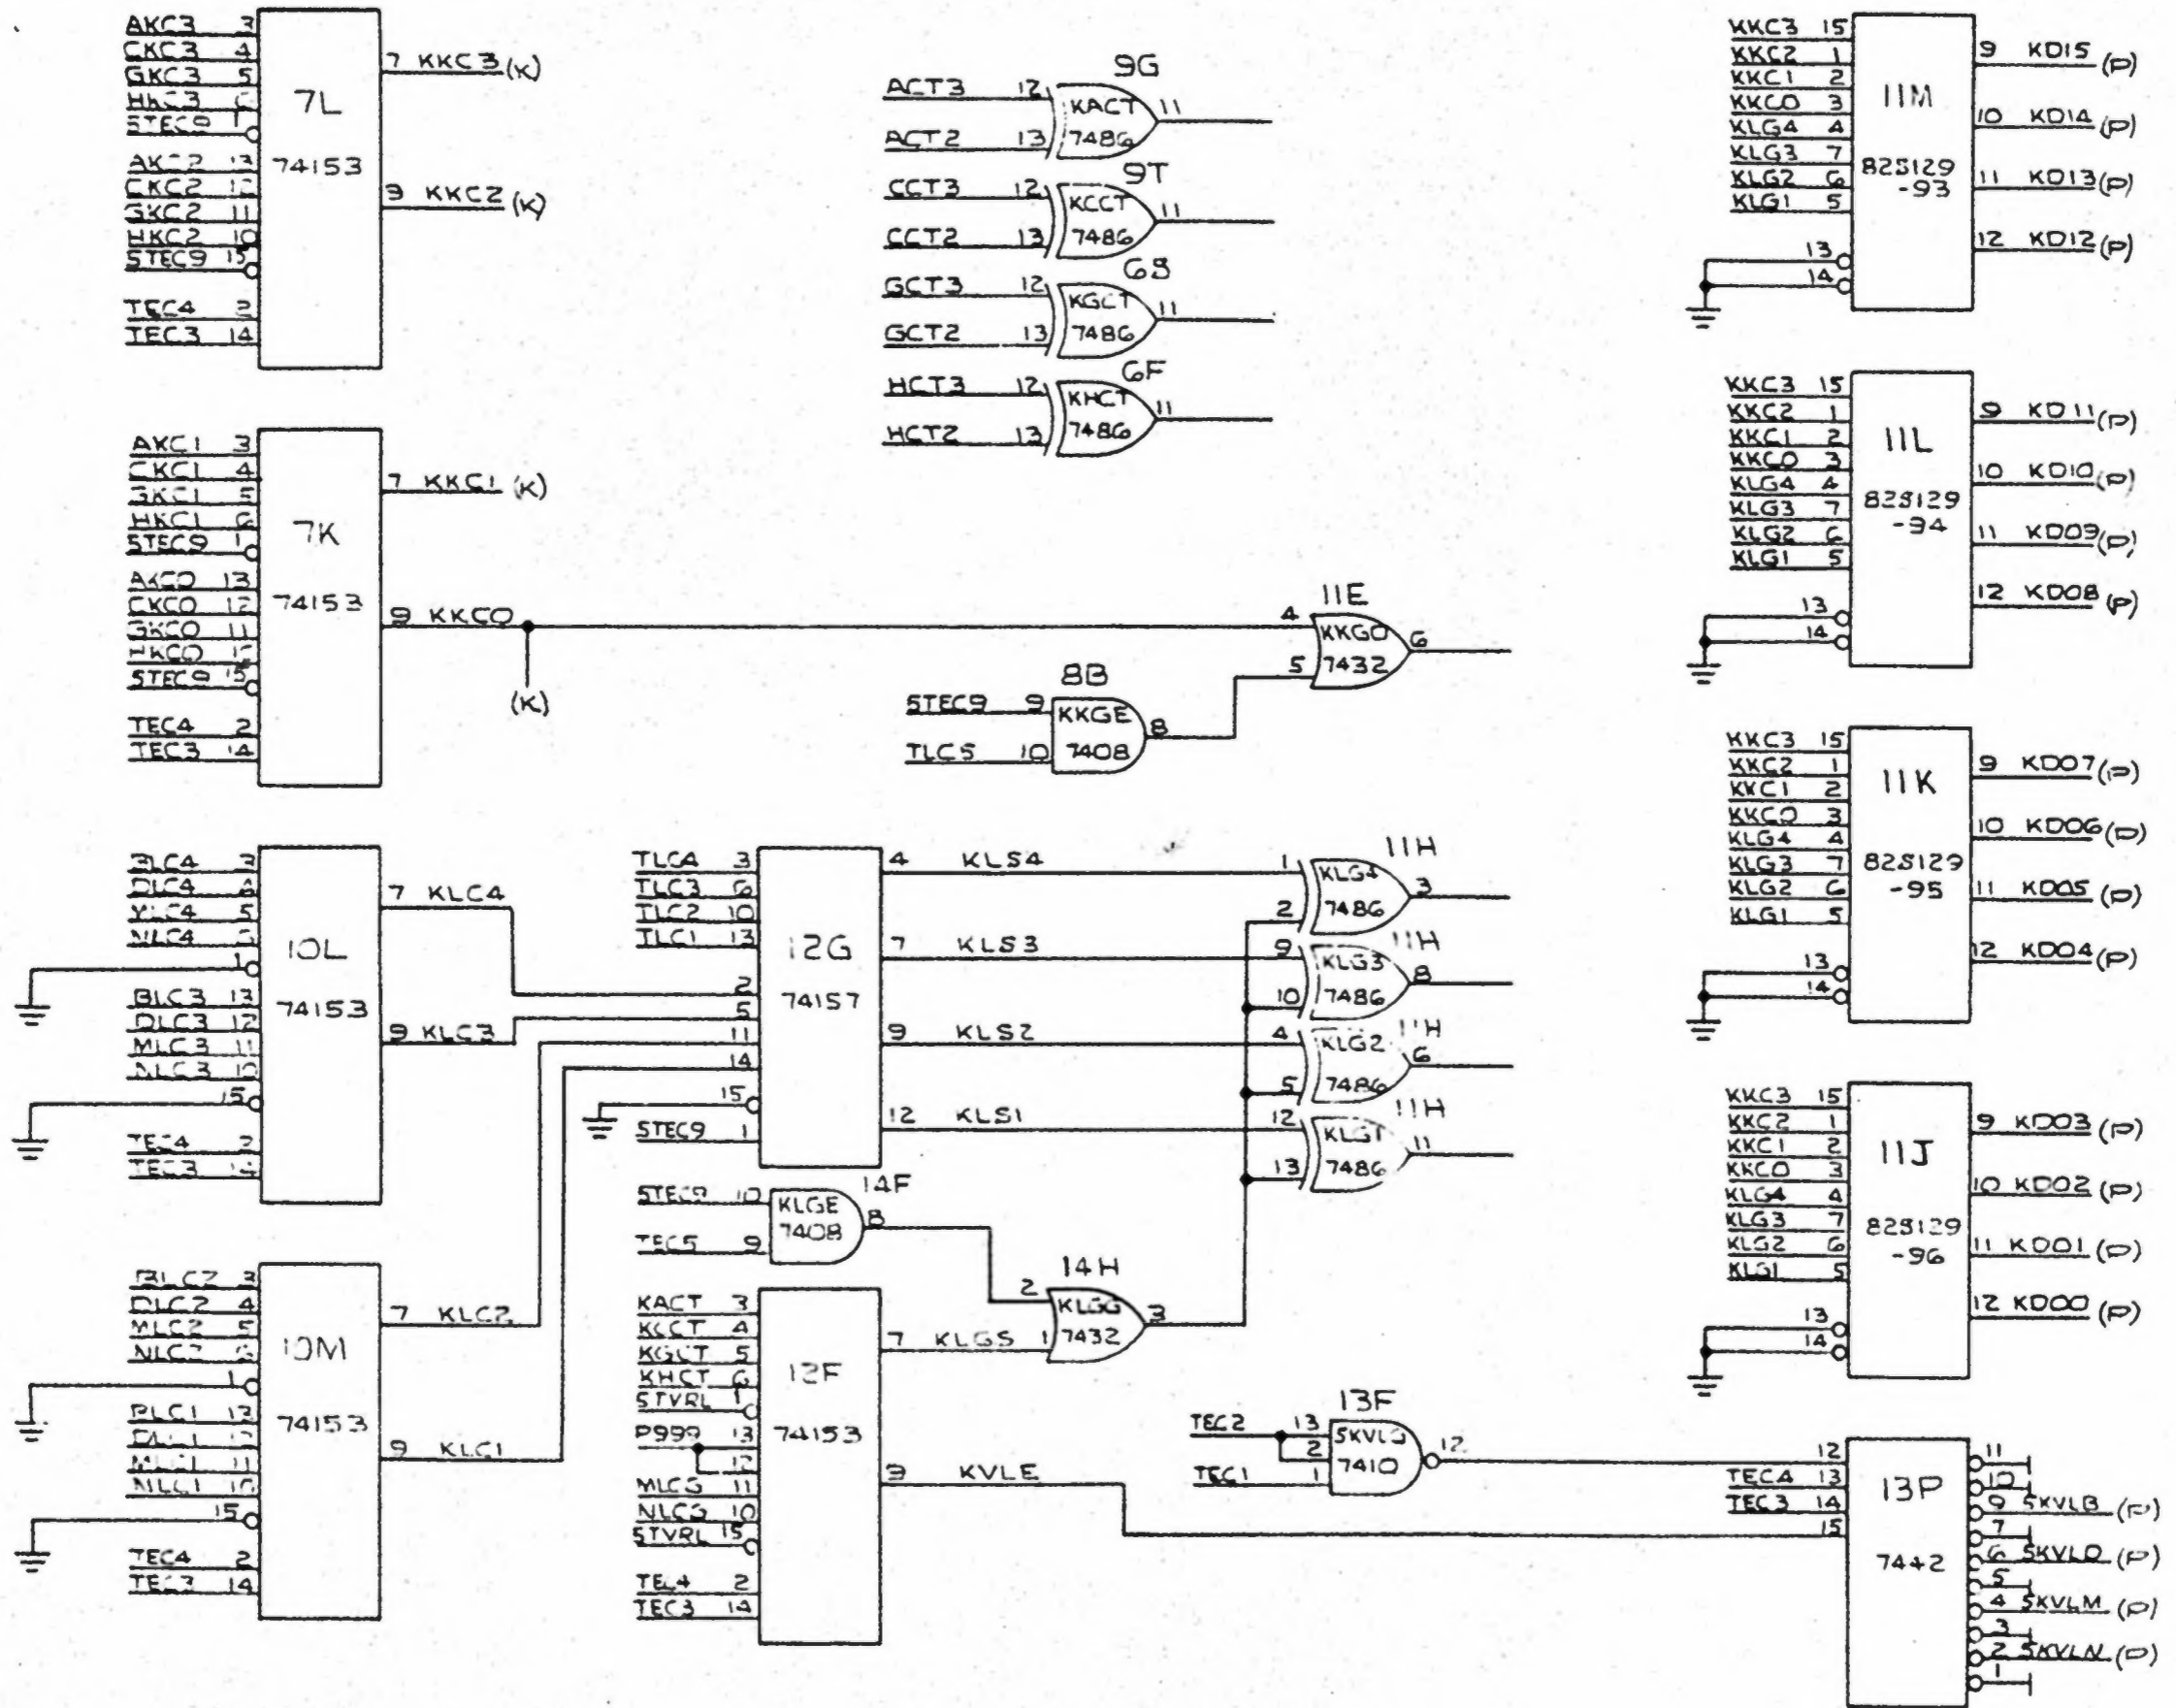

EXIDY, INC
106 SAN LAZARO ST
SUNNYVALE, CAL 94086
(408) 733-1104

IMAGE
GENERATION

DD-2A

SI 80E17