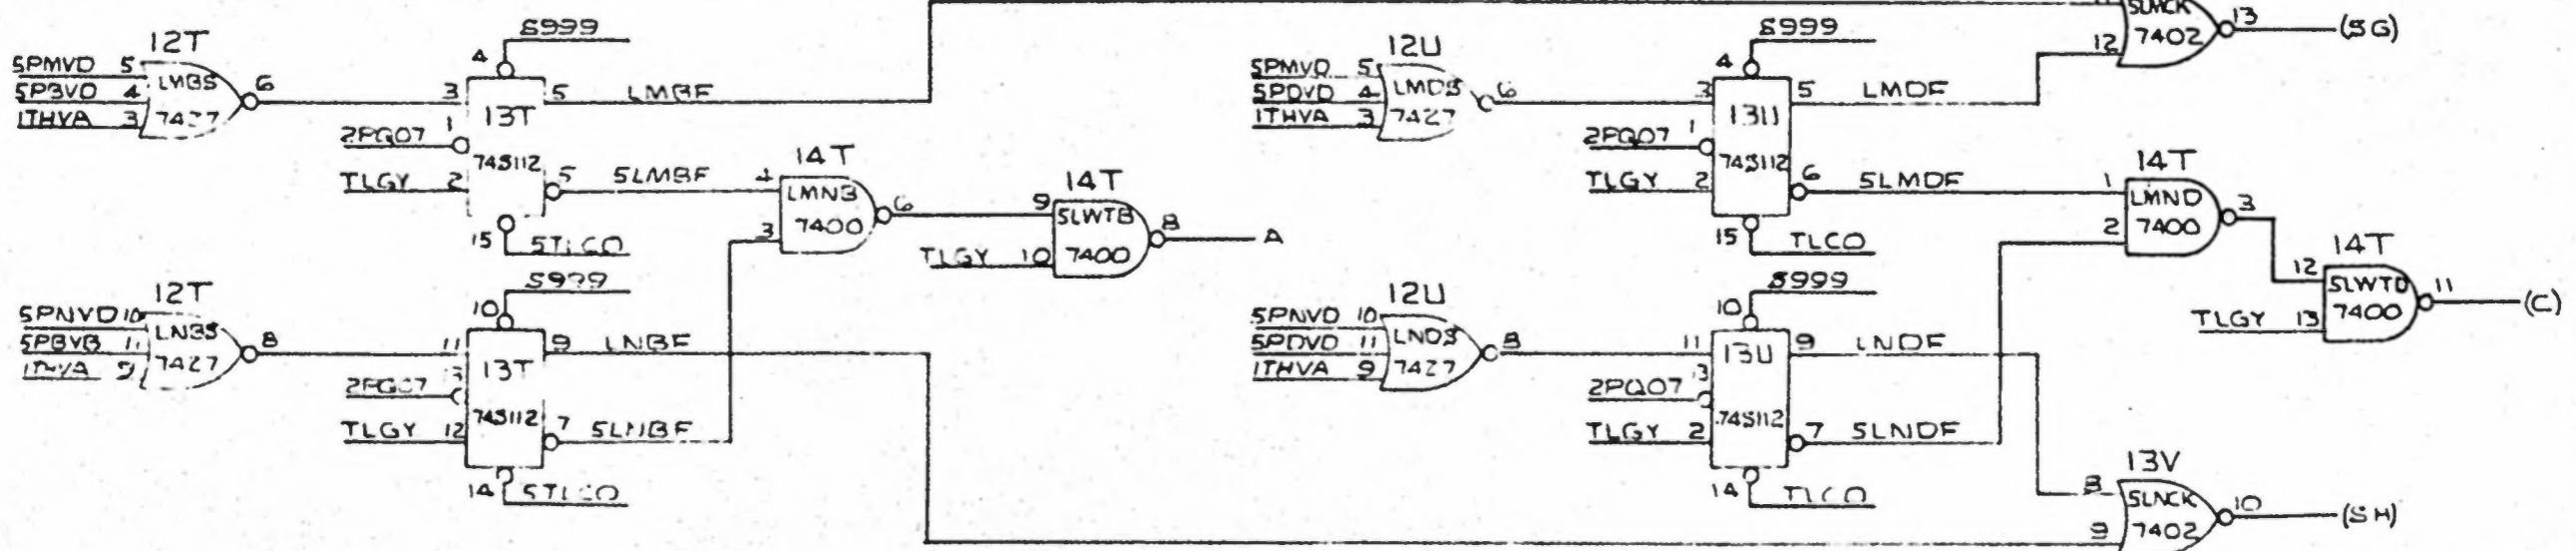

DD-2A

SI 80E17

EXIDY, INC.
 166 SAN LAZARD ST.
 SUNNYVALE, CAL 94086
 (408) 733-1104

DD-2A
 CRASH
 L
 SH 9 OF 17

(referenced to small connector)

BROWN & WHITE
 RED & "
 ORANGE & "
 (RIGHT CAR)

⑤ P10
 ⑧ P10
 ⑨ P10