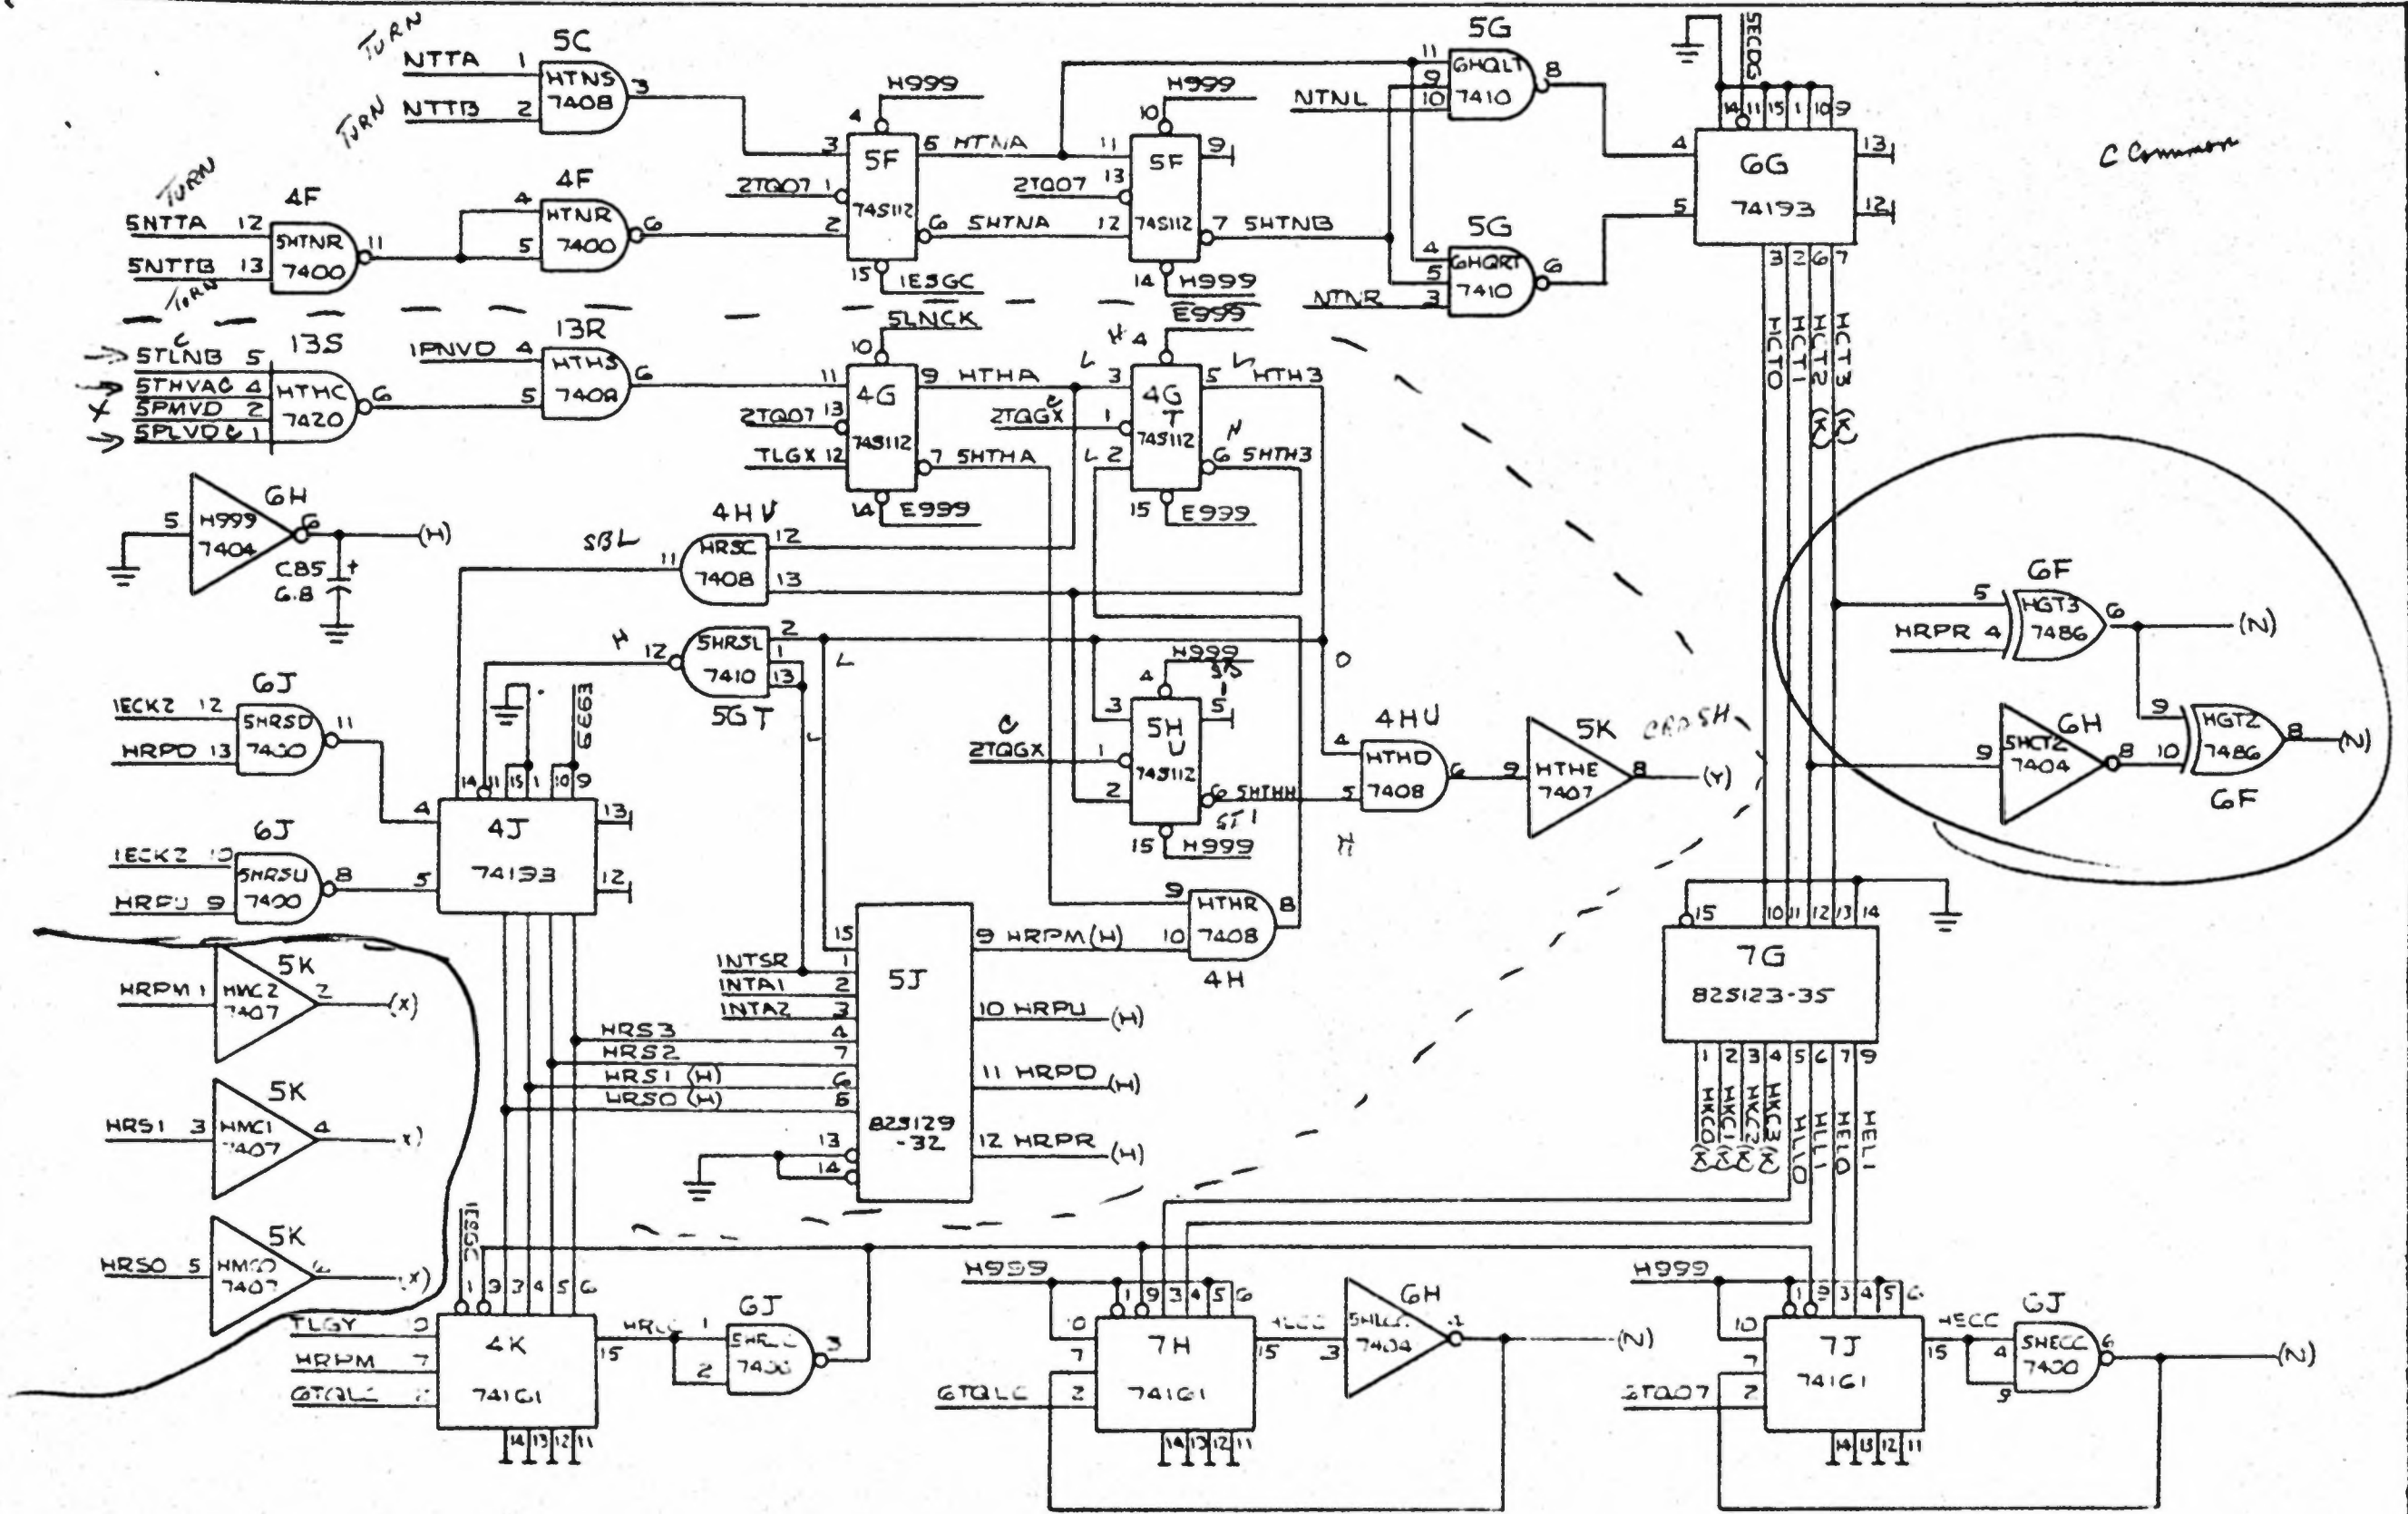

C Common

EXIDY, INC
166 SAN LAZARD ST.
SUNNYVALE, CAL 94096
(408) 733-1104

PLAYER TWO
(RIGHT CAR) (1)

DD-2A

SHEET 7 OF 17