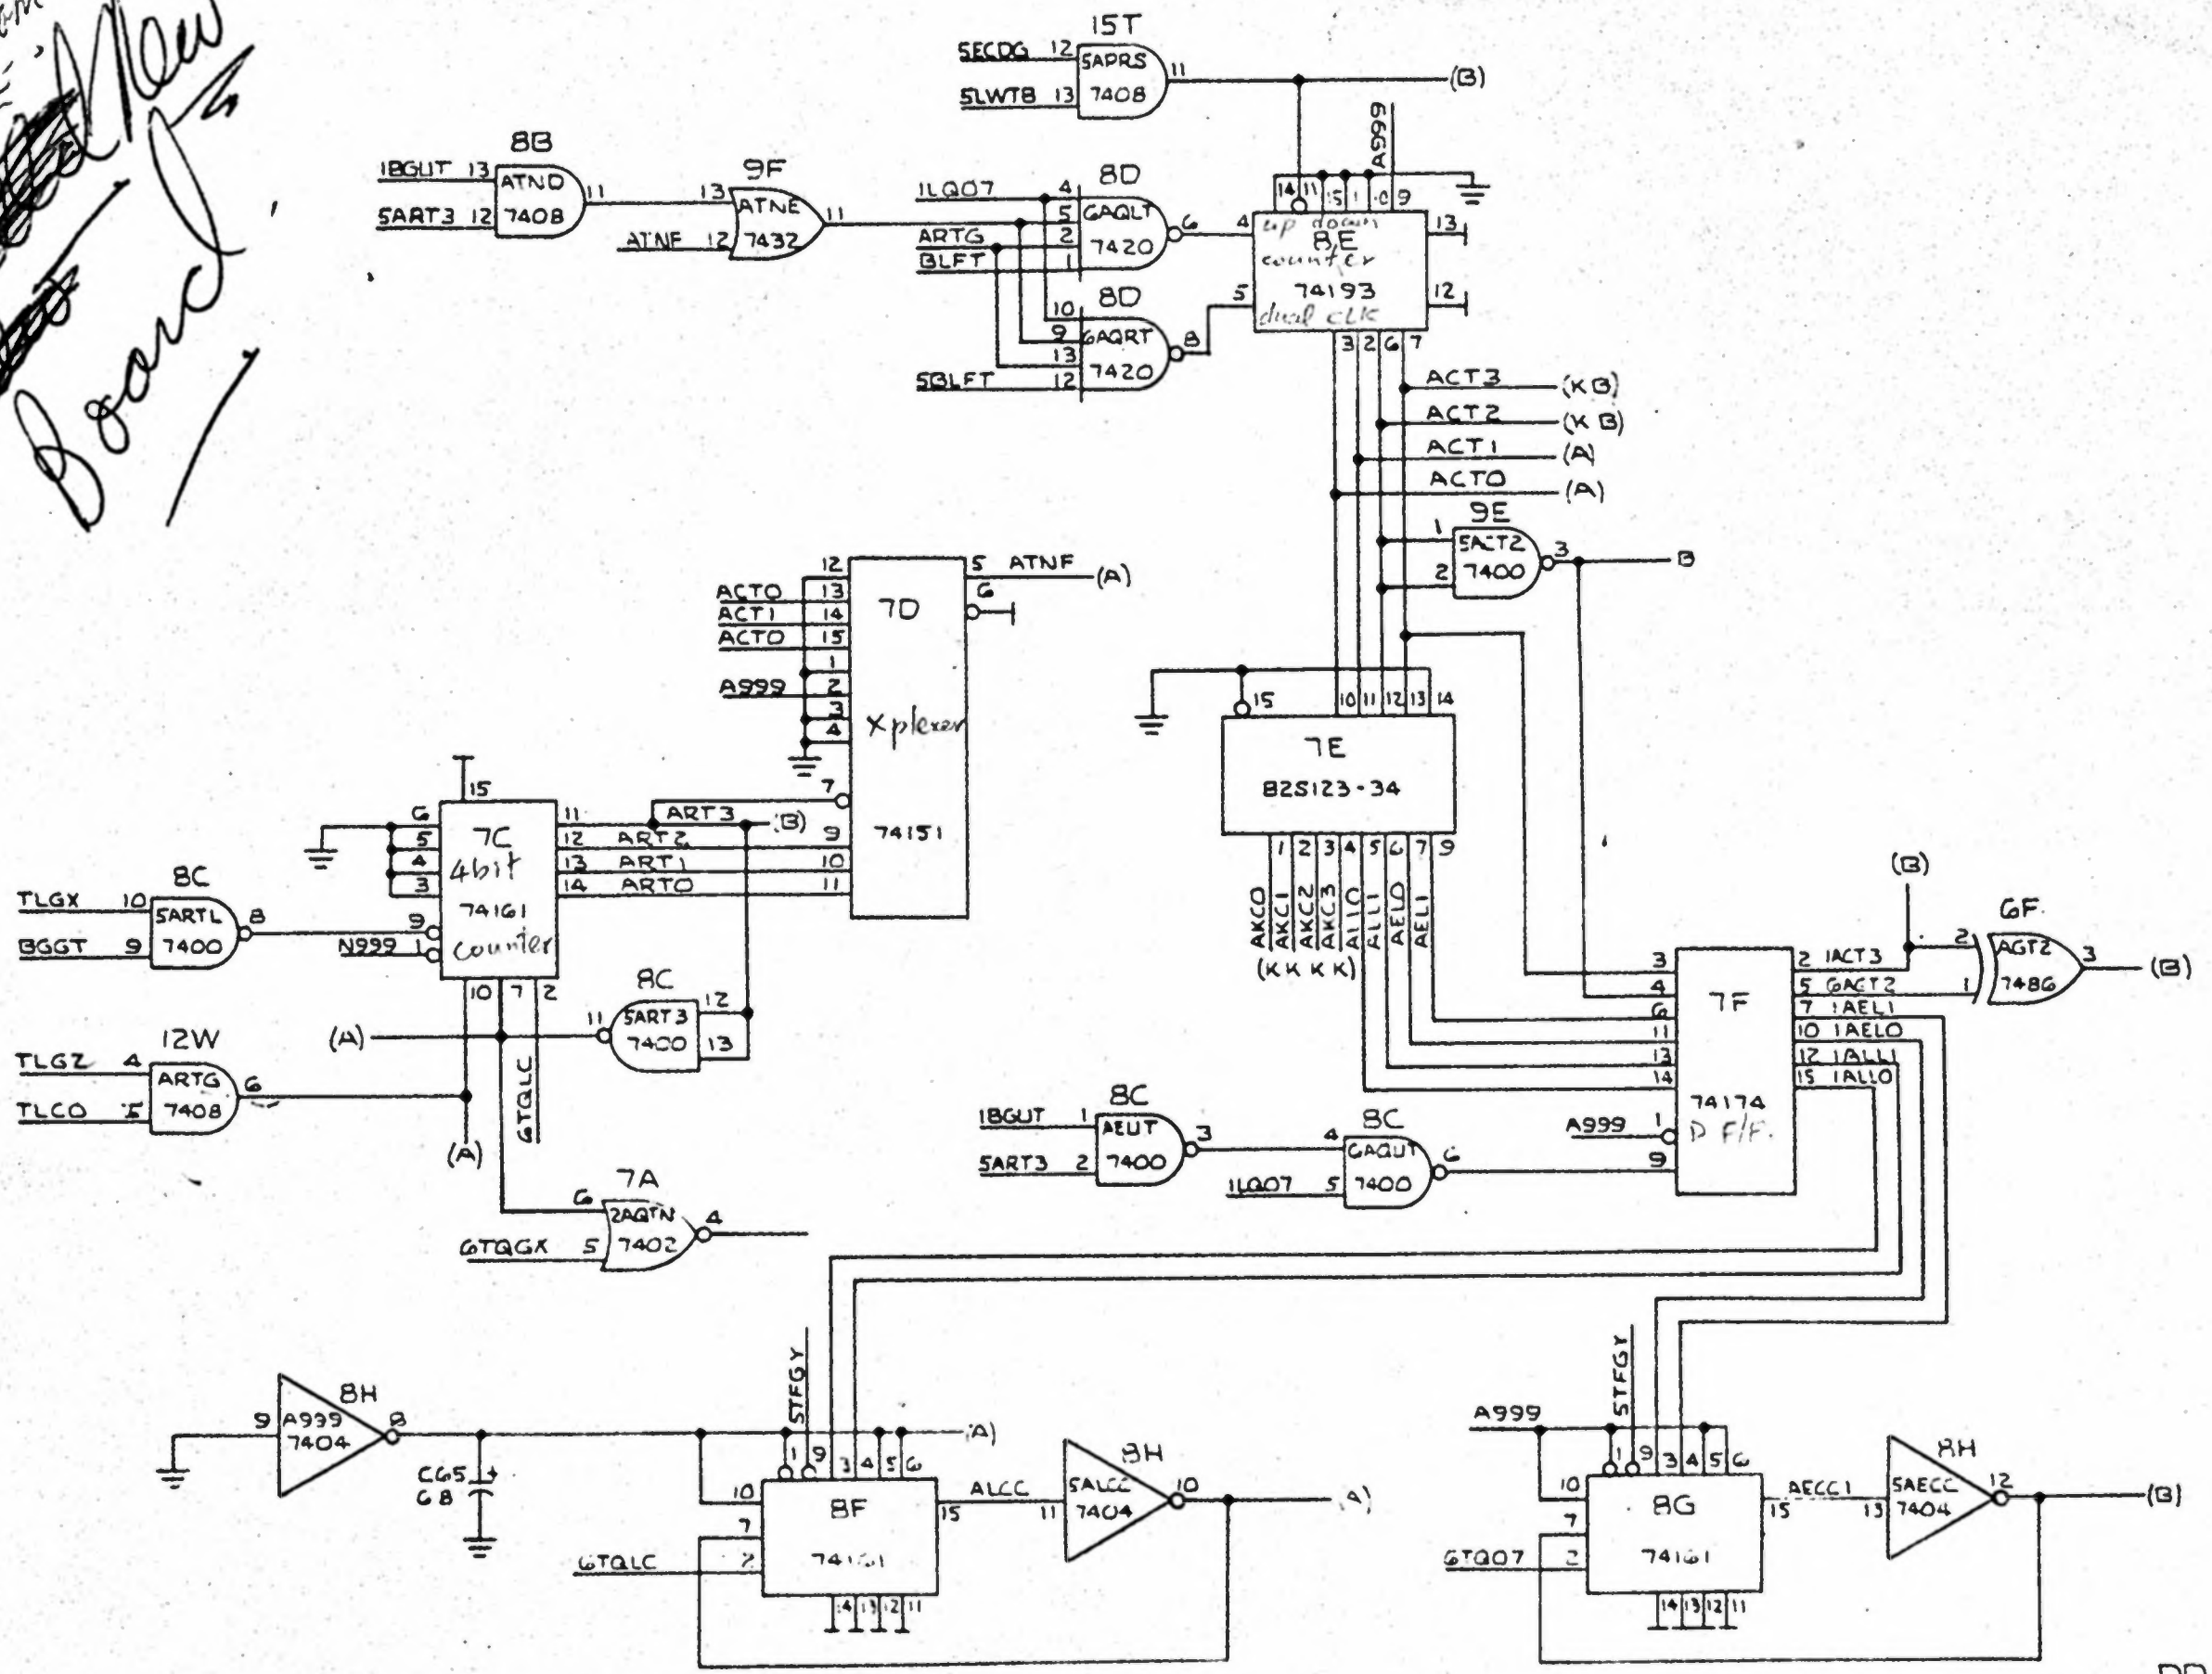

*Maximum
DARK
Board*

EXIDY, INC. 166 1/2 W. LAUREL ST.
SUNNYVALE, CAL 94086 (408) 733-1104

RIGHT DRONE (1) A

DESTRUCTION DERBY

SHEET 1 OF 17

DD-2A