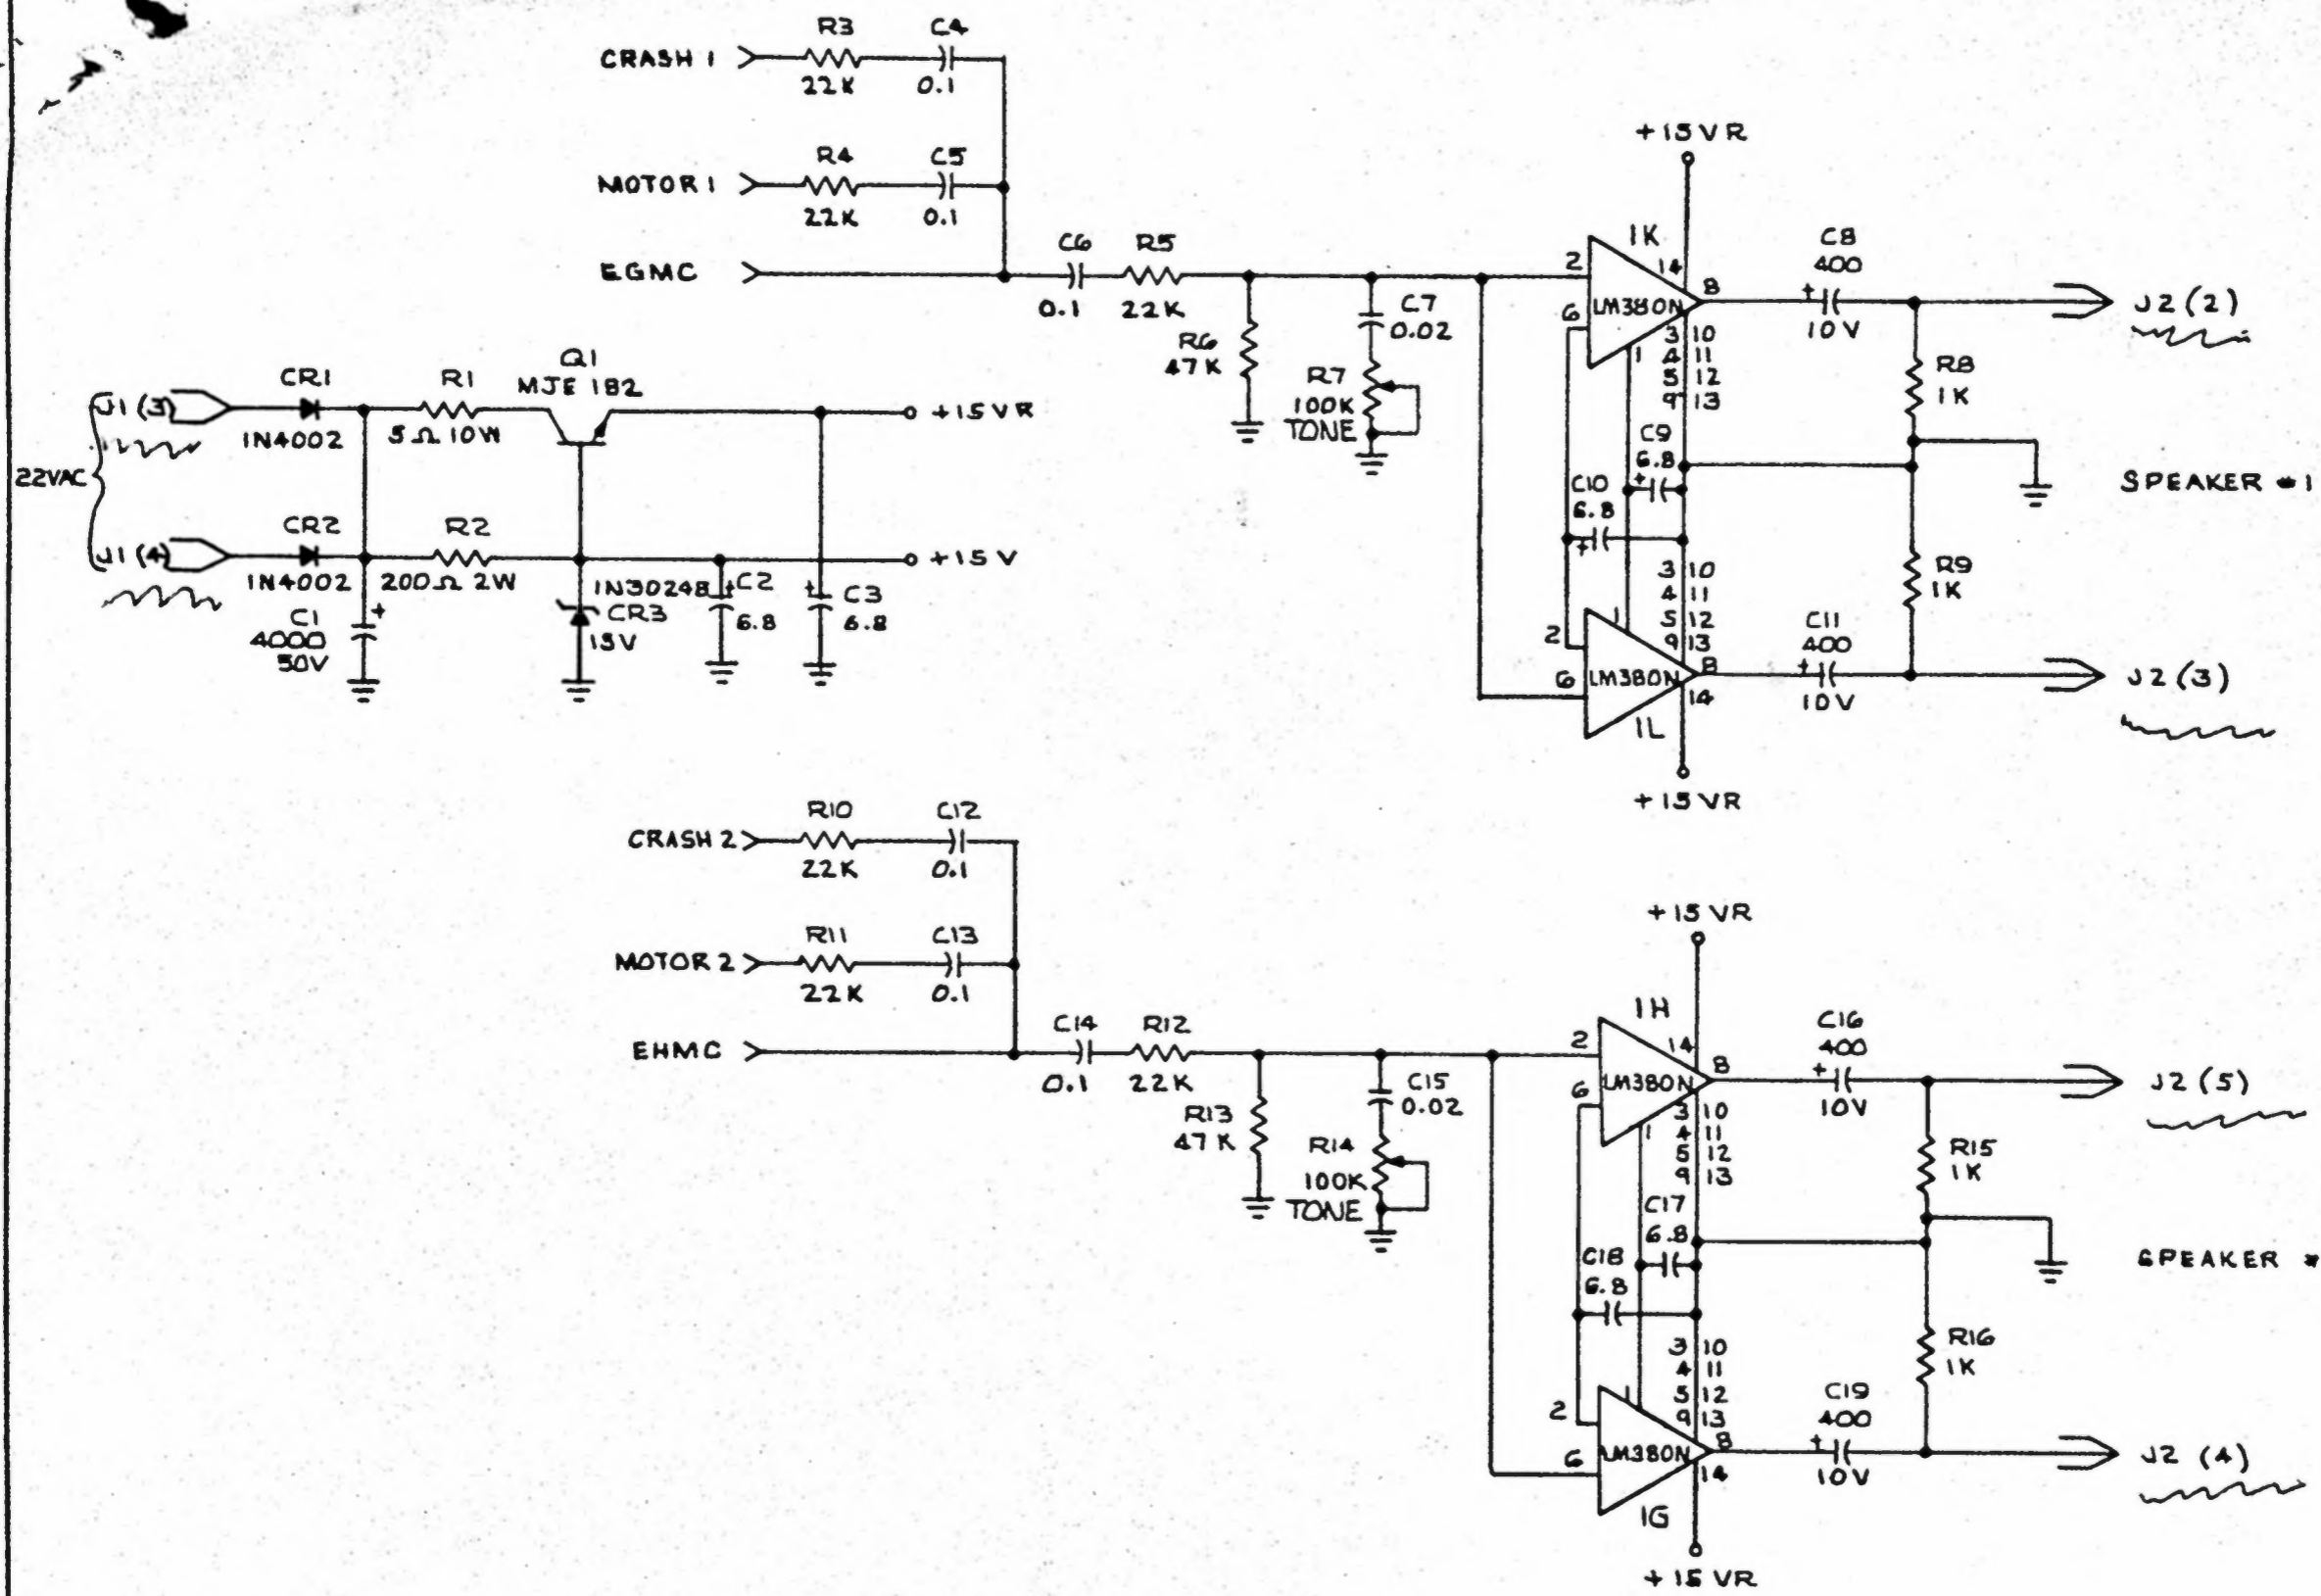

EXIDY, INC.
166 SAN LAZARO ST.
SUNNYVALE, CAL 94086
(408) 733-1104

AUDIO +15V
SUPPLY & OUTPUT
AMPS

DD-2A