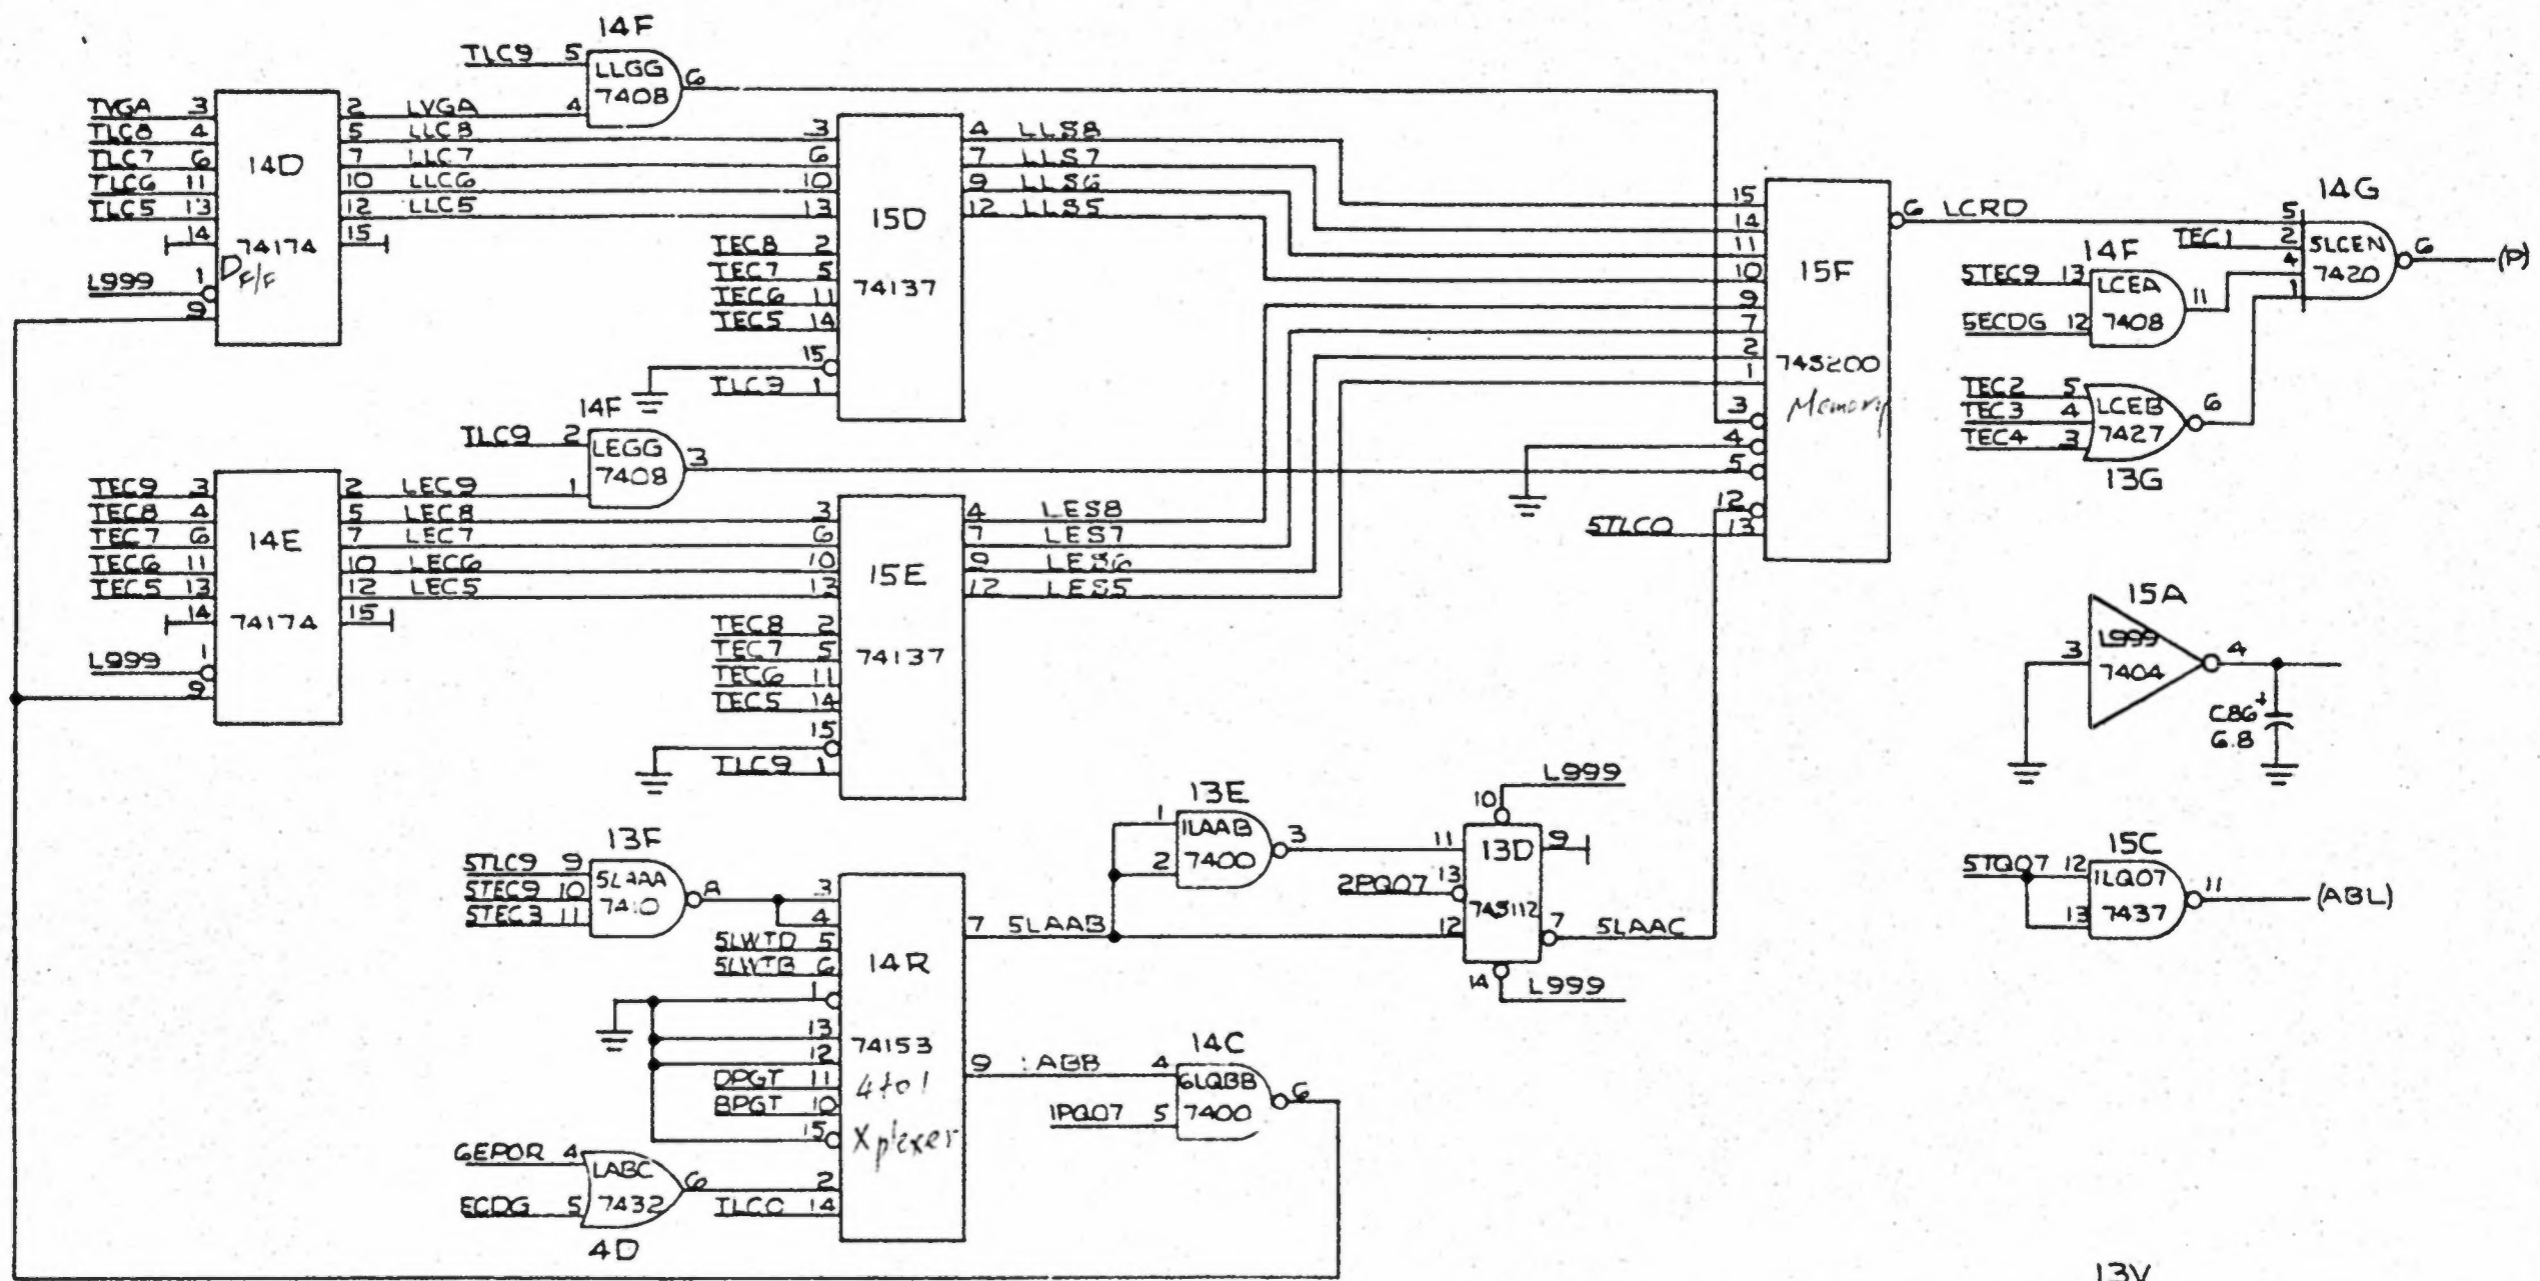

DD-2A

SI 80E17

EXIDY, INC.
 166 SAN LAZARD ST.
 SUNNYVALE, CAL 94086
 (408) 733-1104

DD-2A
 CRASH
 L
 SH 9 OF 17

(referenced to small connector)

BROWN & WHITE
 RED & "
 ORANGE & "
 (RIGHT CAR)

⑤ P10
 ⑧ P10
 ⑨ P10