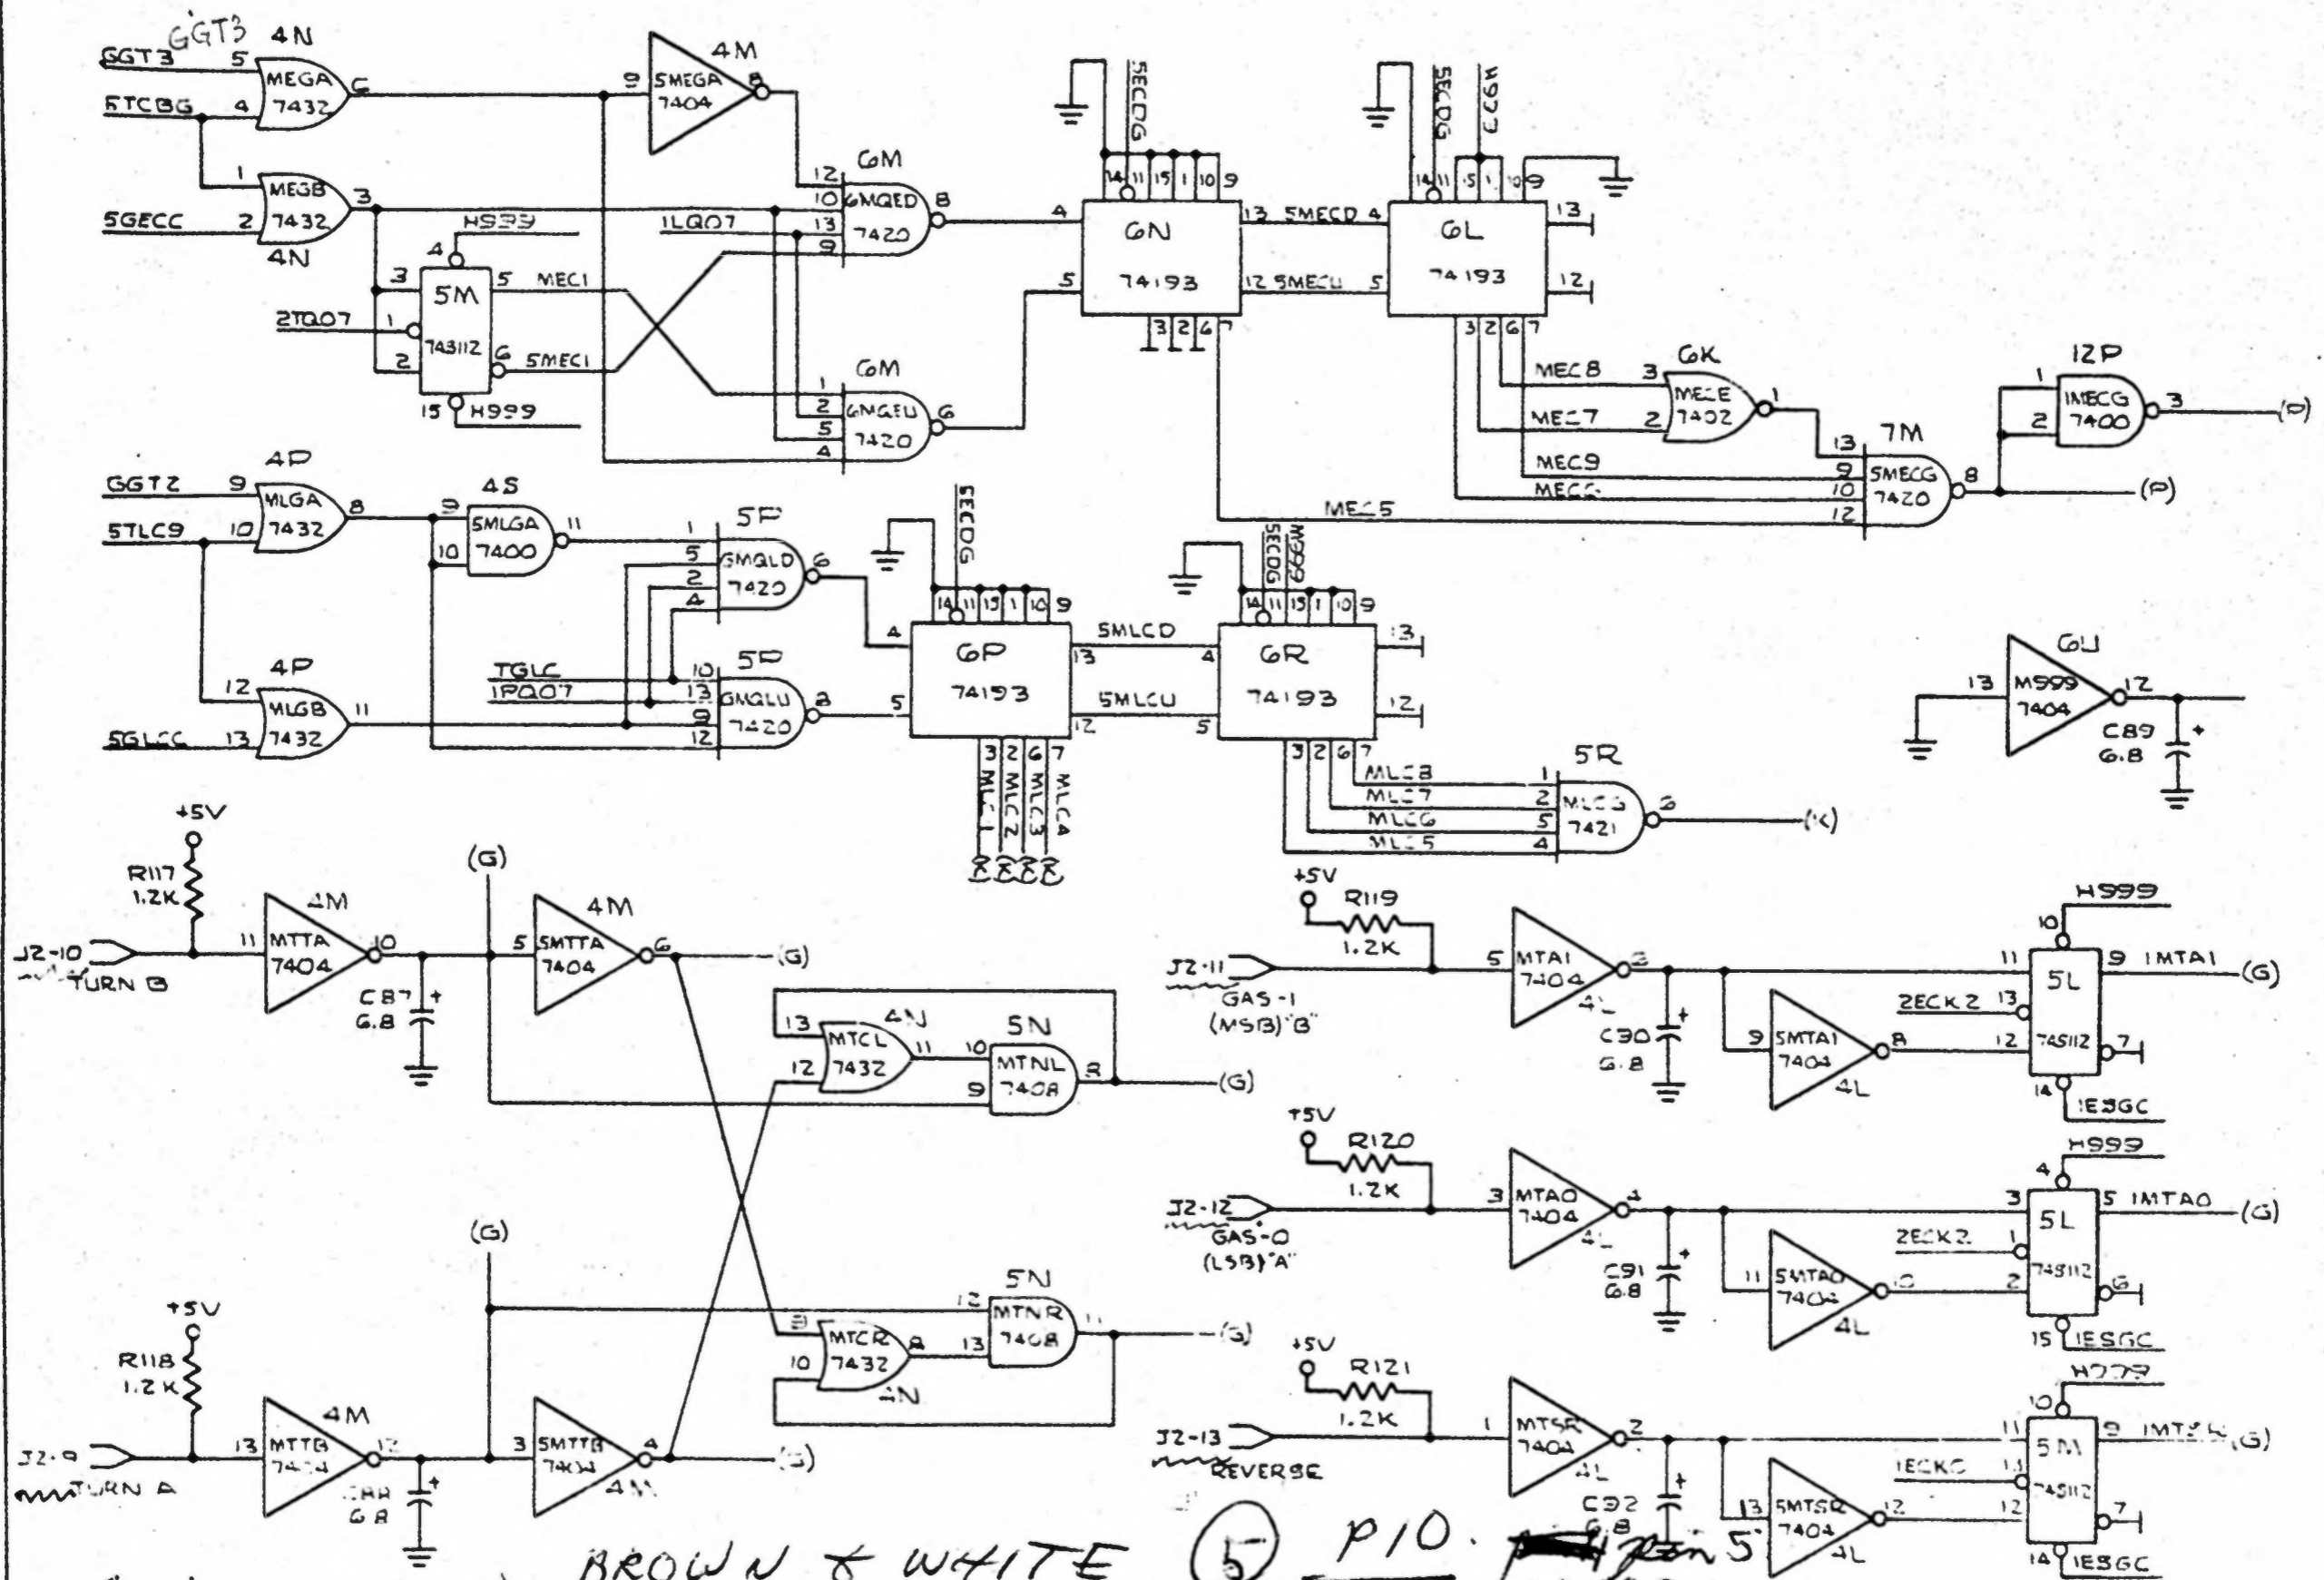

DD-2A

SI 80E17

EXIDY, INC.
 166 SAN LAZARD ST.
 SUNNYVALE, CAL 94086
 (408) 733-1104

DD-2A
 CRASH
 L
 SH 9 OF 17

(referenced to small connector)

BROWN & WHITE
 RED & "
 ORANGE & "
 (RIGHT CAR)

⑤ P10
 ⑧ P10
 ⑨ P10