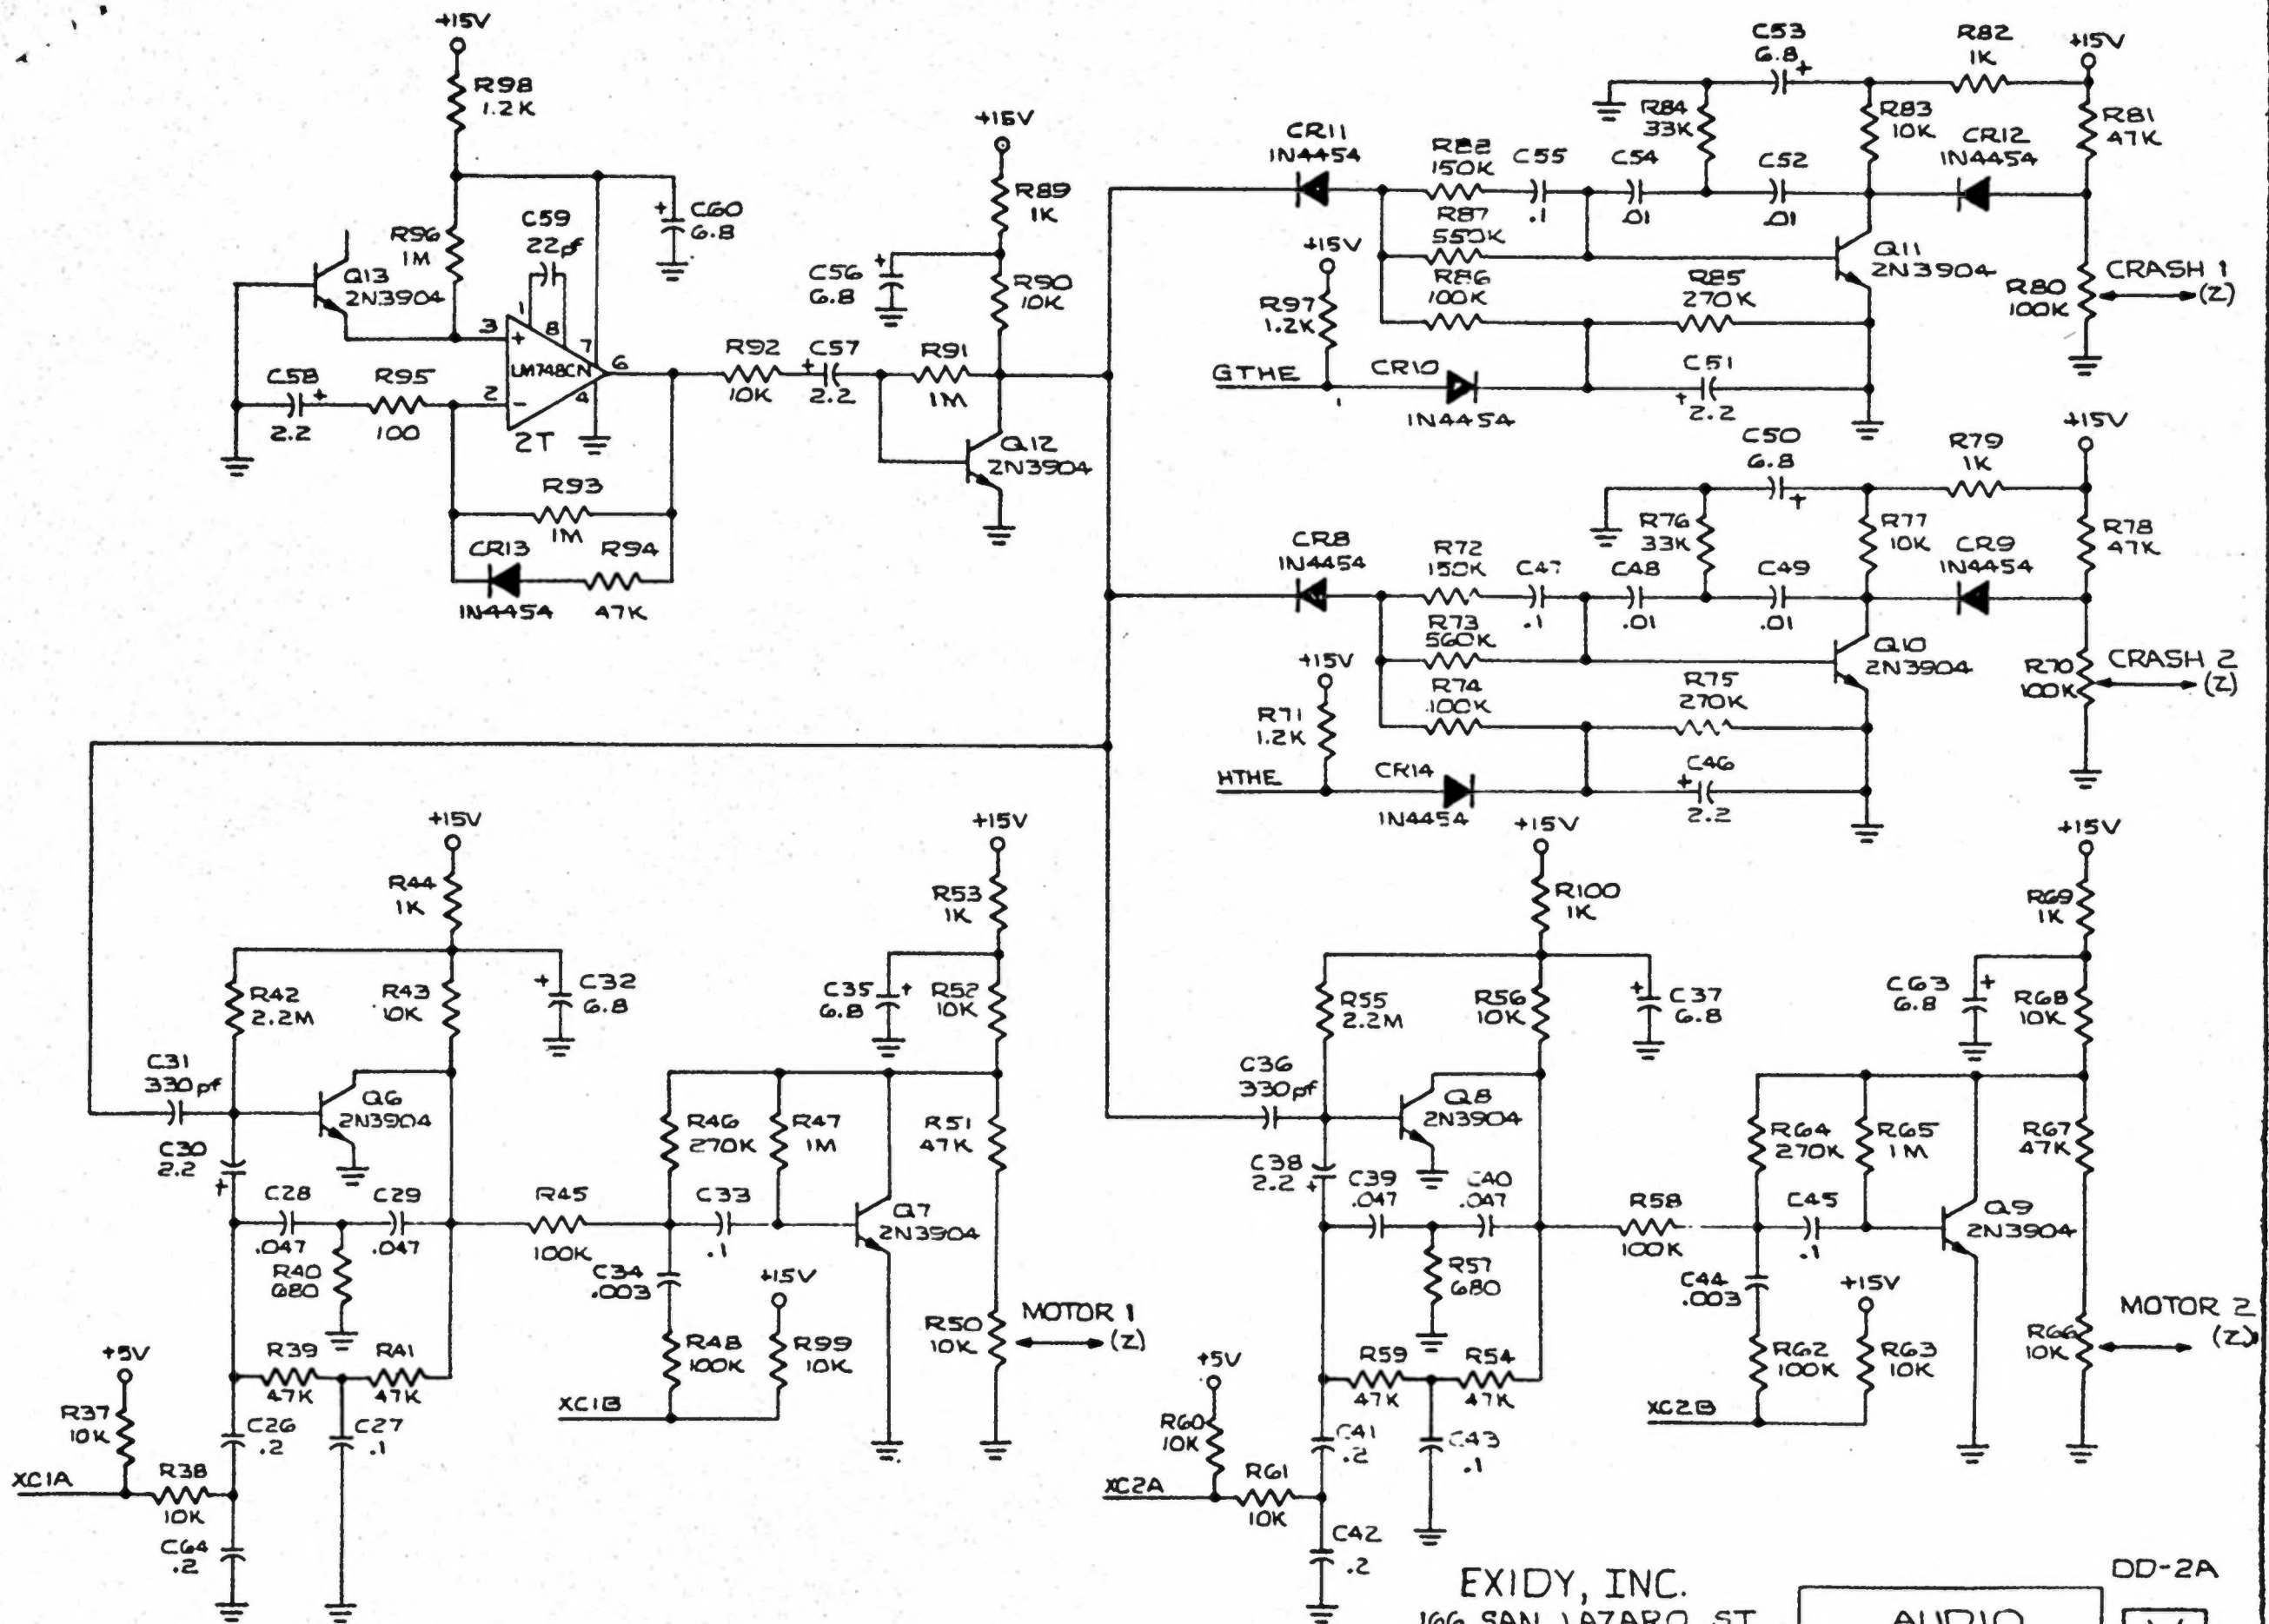

EXIDY, INC.
166 SAN LAZARO ST.
SUNNYVALE, CAL 94086
(408) 733-1104

DD-2A

AUDIO
MOTOR & CRASH

Y

SHT 16 OF 17