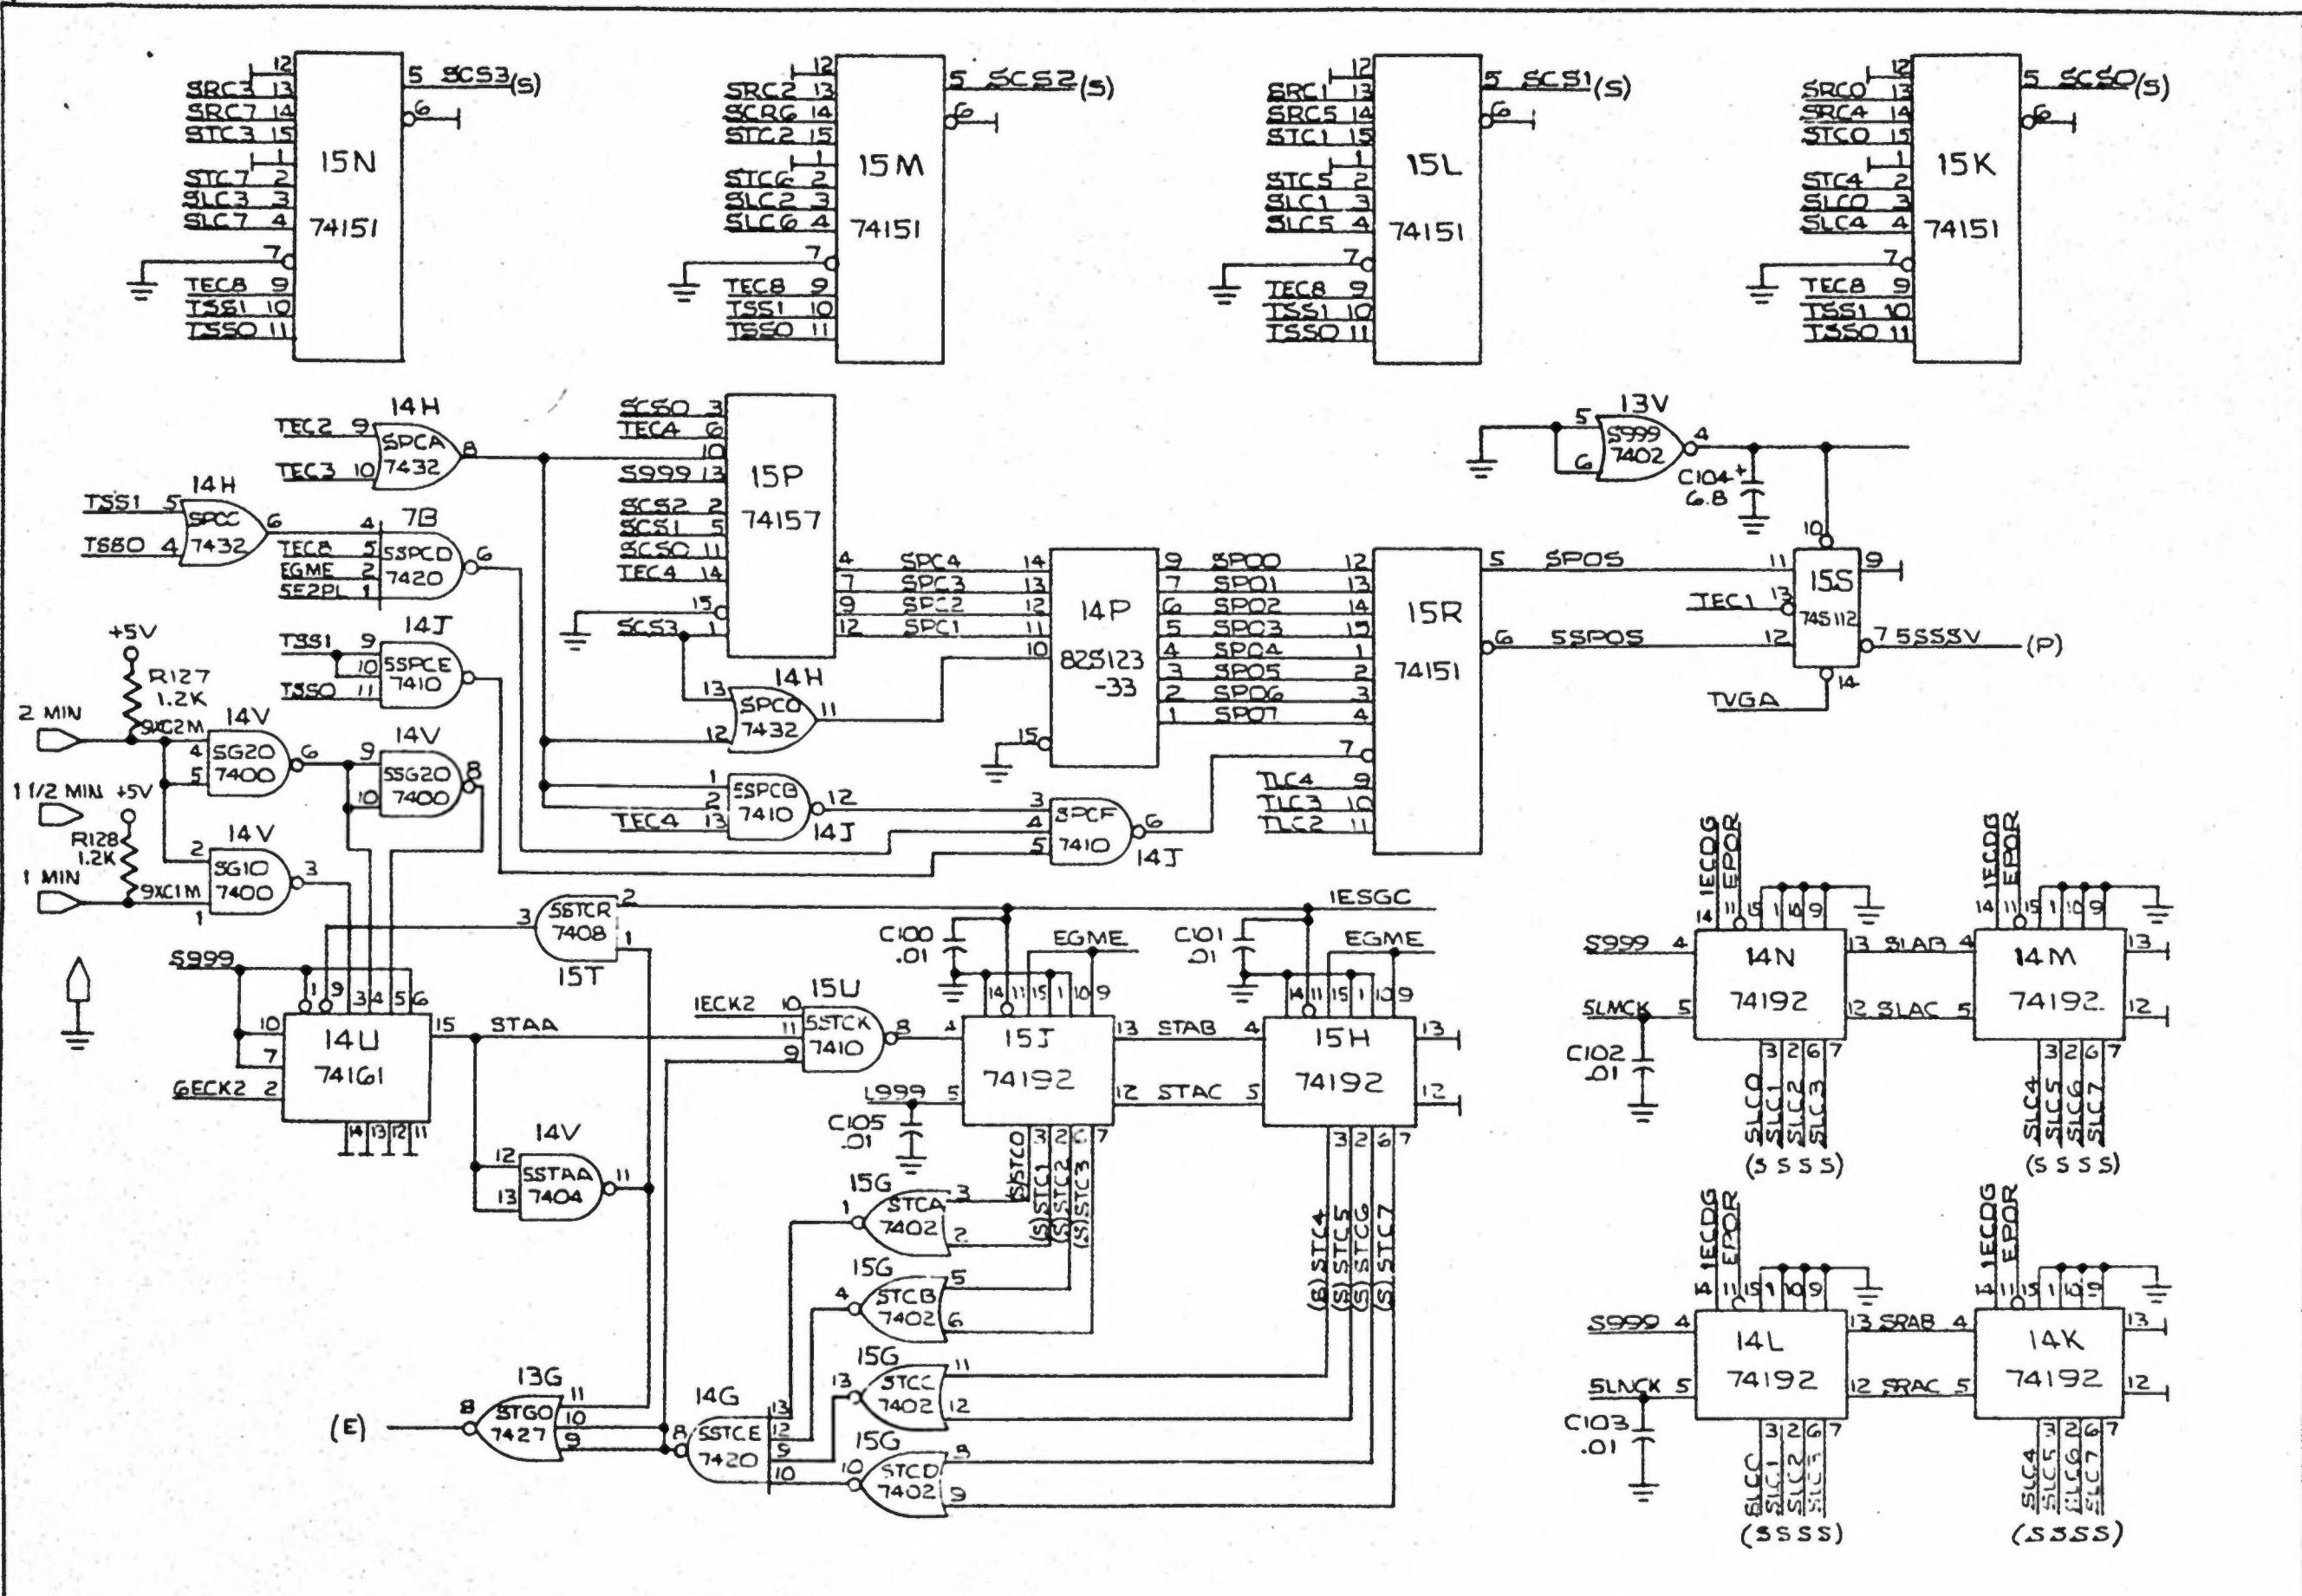

DD-2A

 SHT110F17

FOR
RIGHT CAR

FOR
LEFT CAR

EXIDY, INC.
166 SAN LAZARO ST.
SUNNYVALE, CAL 94086
(408) 733-1104

DD-2A
SERIALIZER **P**
SMT120F17

EXIDY, INC.
 166 SAN LAZARO ST.
 SUNNYVALE, CAL 94086
 (408) 733 1104