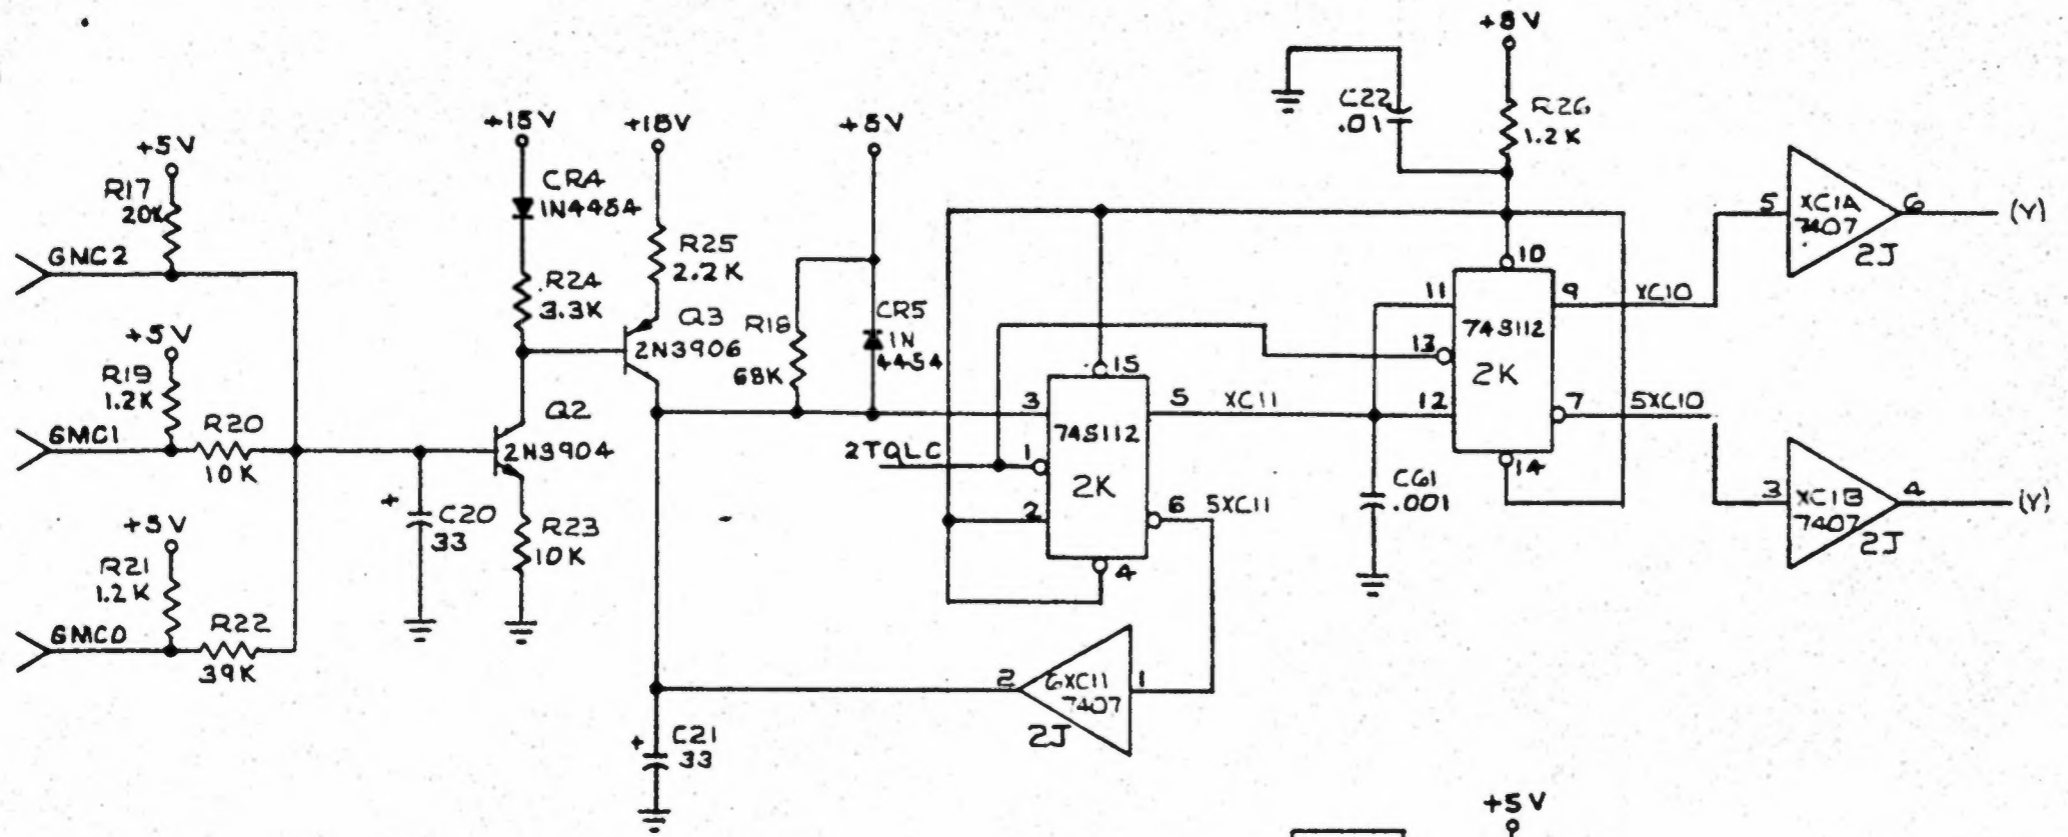

LEFT CAR

RIGHT CAR.

EXIDY, INC.
166 SAN LAZARO ST
SUNNYVALE, CAL. 94086
(408) 733-1104

AUDIO
MOTOR SPEED

DD-2A