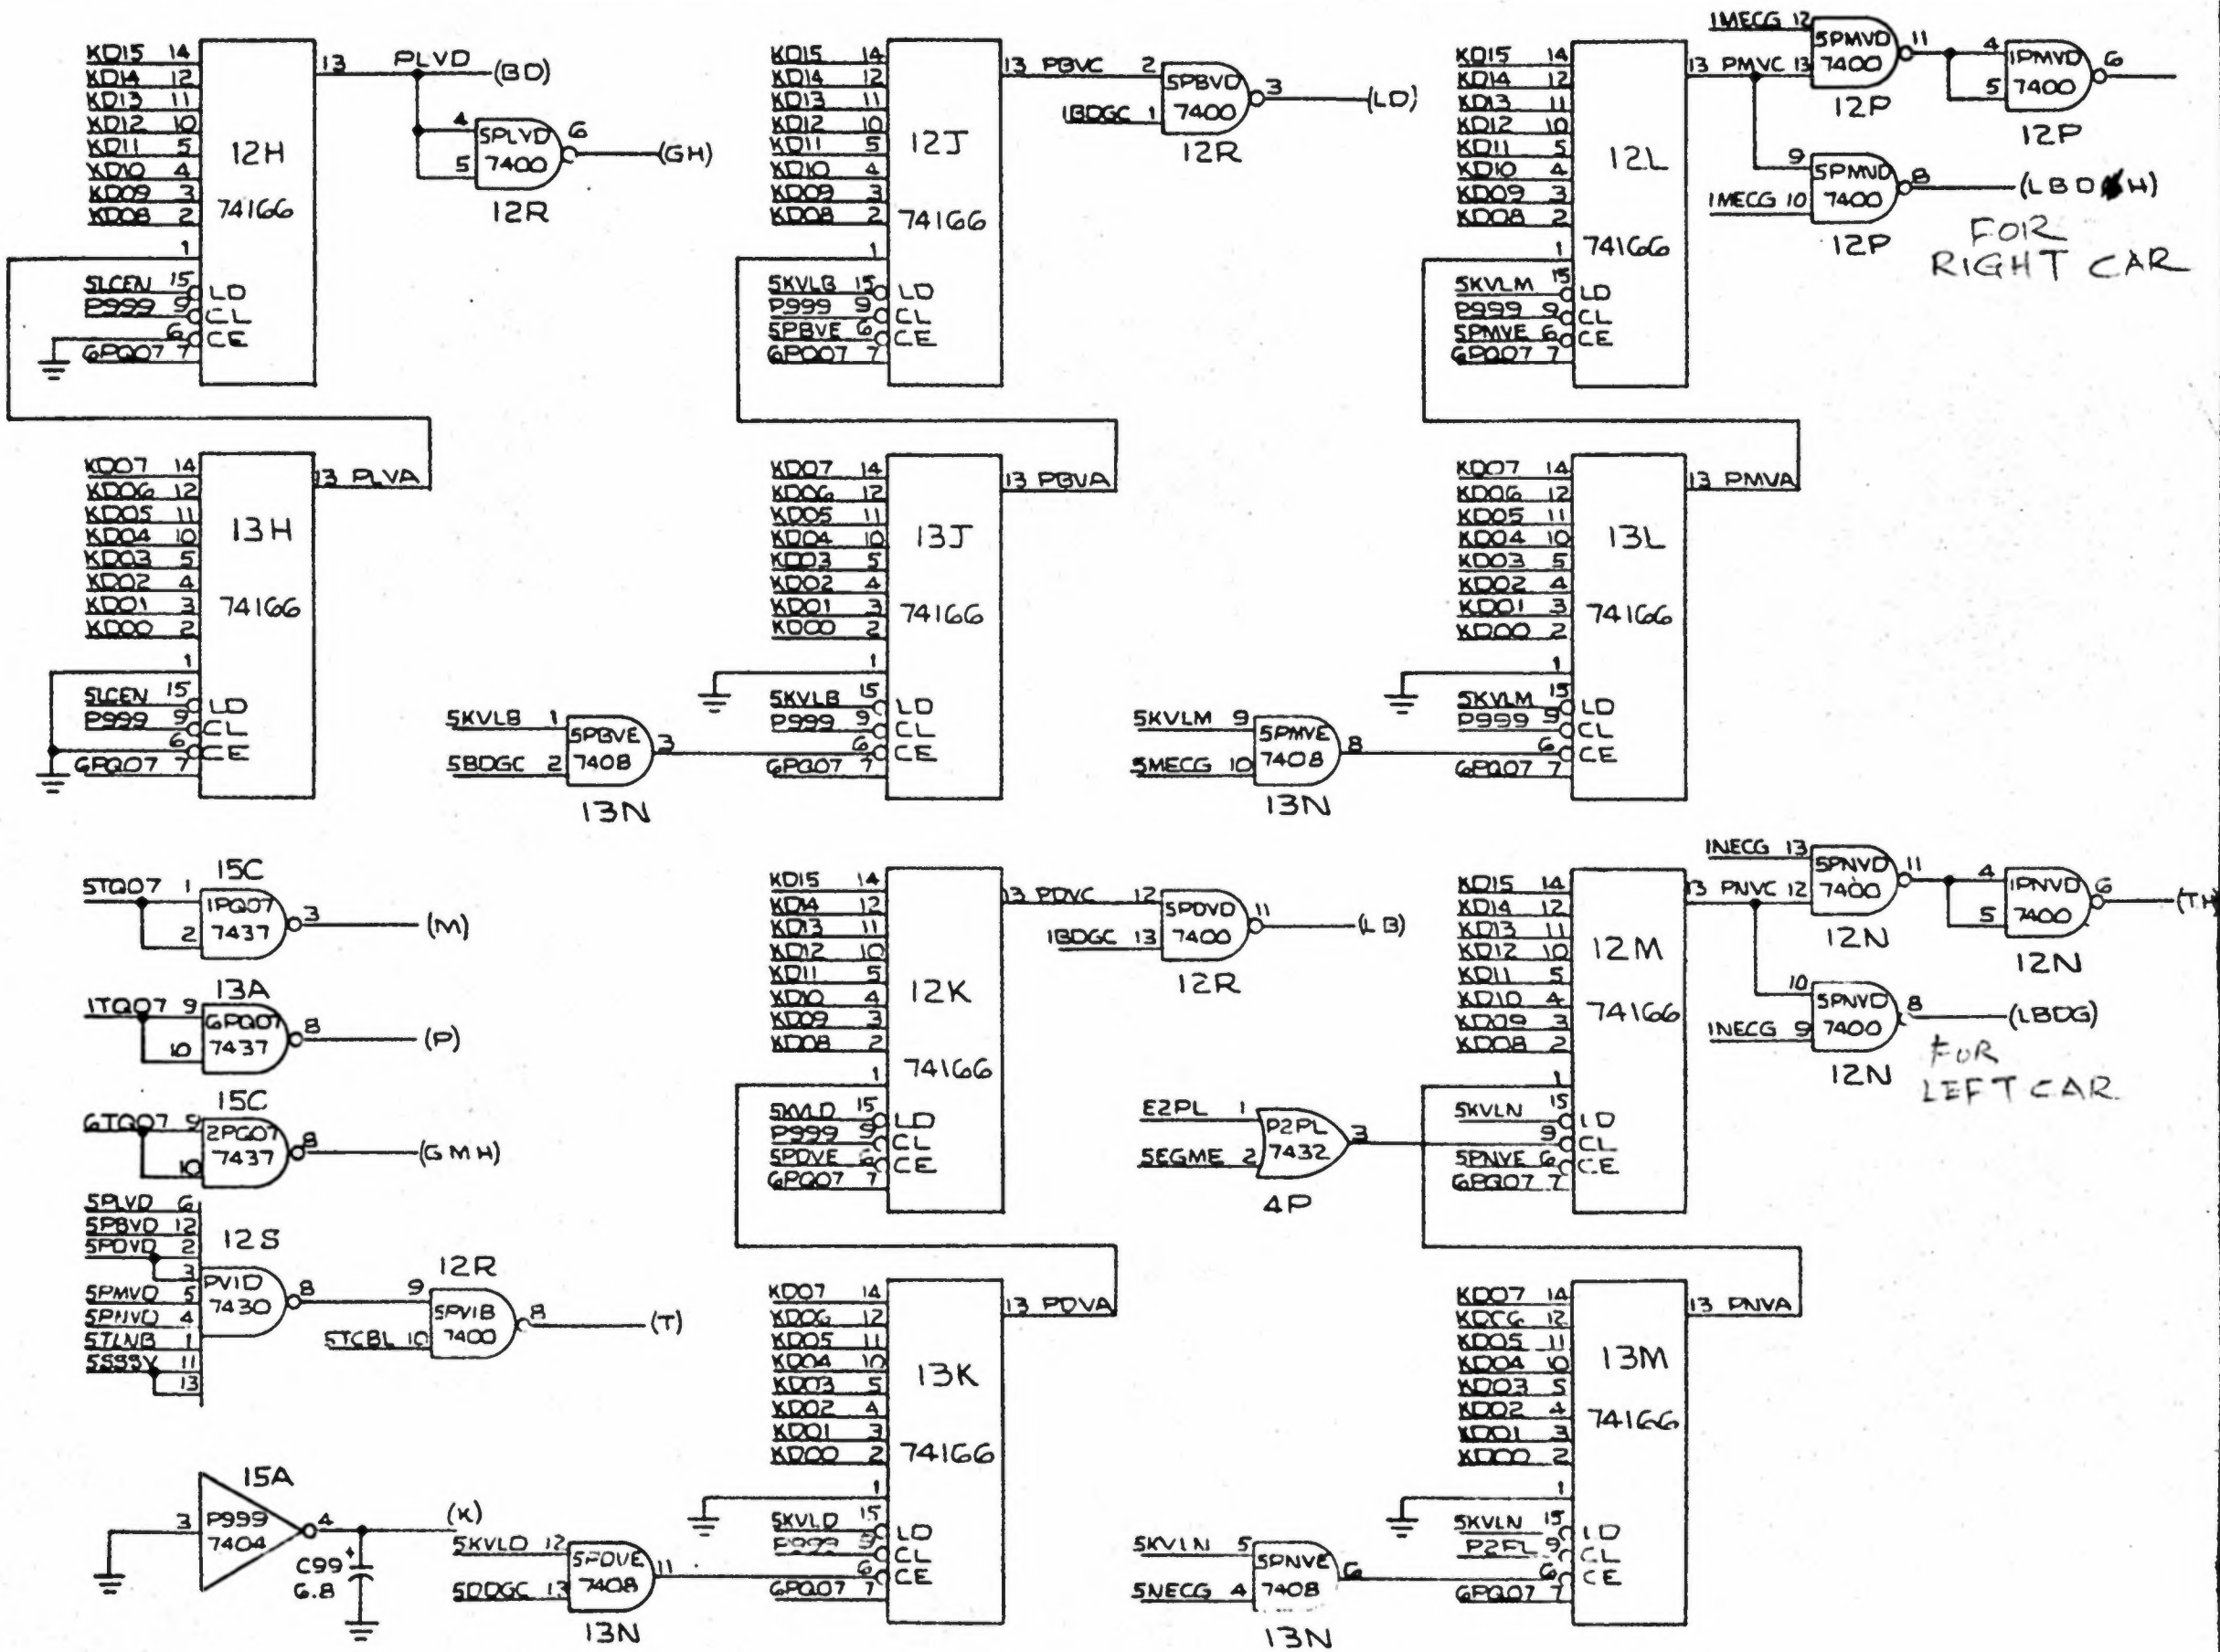

DD-2A

 SHT110F17

FOR
RIGHT CAR

FOR
LEFT CAR

EXIDY, INC.
166 SAN LAZARO ST.
SUNNYVALE, CAL 94086
(408) 733-1104

DD-2A
SERIALIZER **P**
SMT120F17

EXIDY, INC.
 166 SAN LAZARO ST.
 SUNNYVALE, CAL 94086
 (408) 733 1104