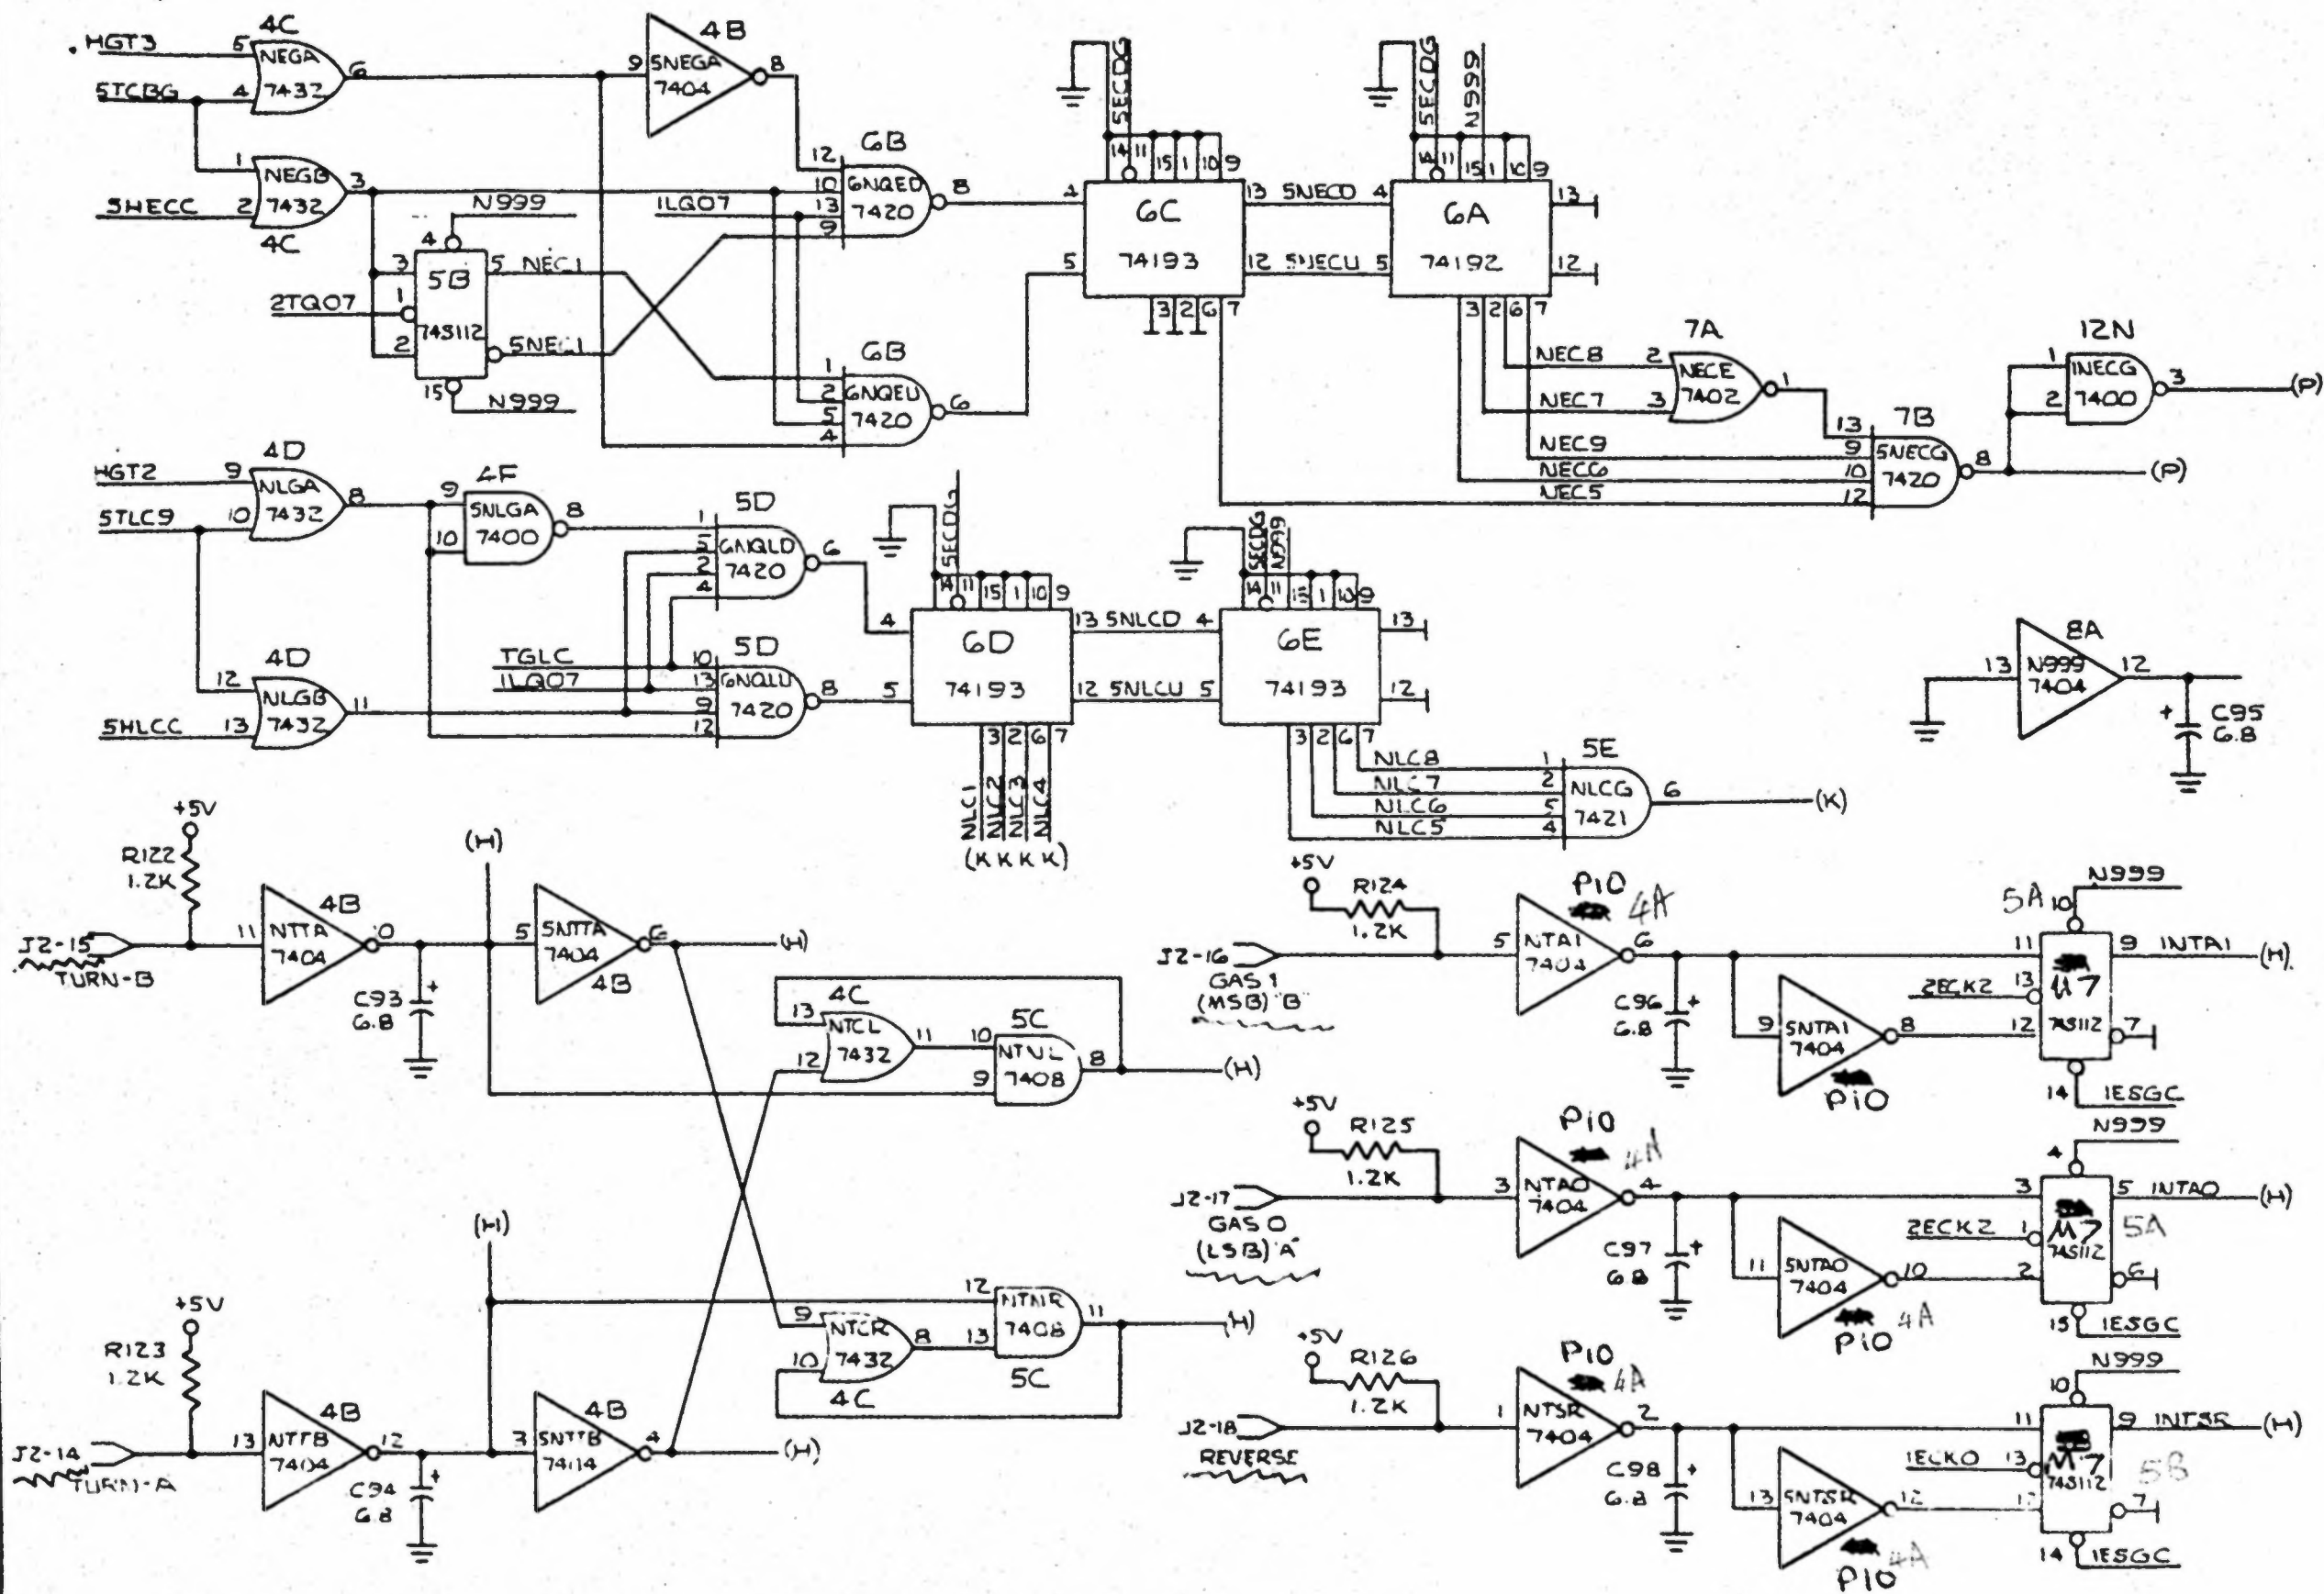

EXIDY, INC.
166 SAN LAZARO ST.
SUNNYVALE, CAL. 94086
(408) 733-1104

PLAYER TWO
(RIGHT CAR) (2)

DD-2A

SHT110F17