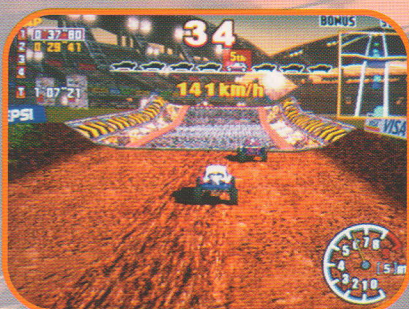

SEGA®

**For more information contact your authorized Sega distributor or Sega Enterprises, Inc. (USA) at (650) 802-3100
For service and support call Sega Customer Service at (650) 802-1750
www.sgwservice.com**