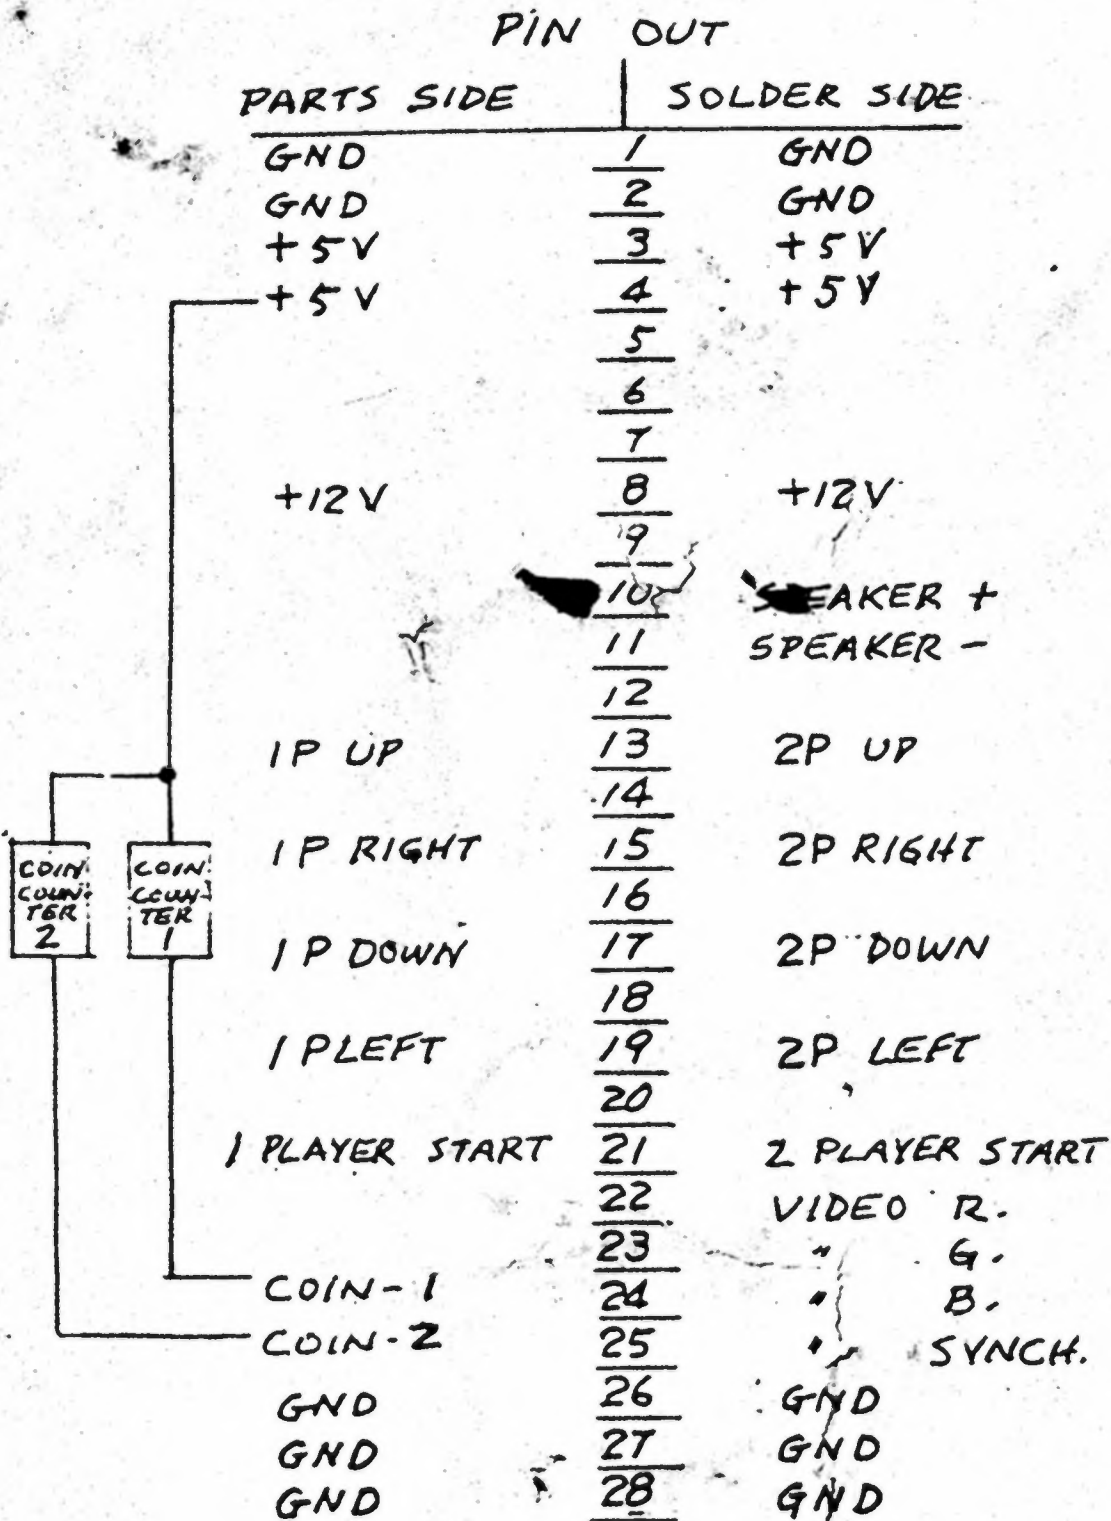

DORODON

* ALWAYS INSTALL COIN COUNTER, OR COINS WILL NOT BE ACCEPTED.

DIP SWITCH A

		SW1	SW2	SW3	SW4	SW5	SW6	SW7	SW8
NMBR. OF MONKIES	3	OFF							
	5	ON							
FREE PLAY	NEED COIN		OFF						
	FREE PLAY		ON						
CAB. TYPE	TABLE			OFF					
	UPRIGHT			ON					
PLAY FIELD	NORMAL				OFF				
	FREEZE				ON				
AUTO REPLAY	NORMAL					OFF			
	REPLAY					ON			
BONUS	20,000 PTS.						OFF		
	30,000 PTS.						ON		
DIFFL-CULTY	VERY EASY							OFF	OFF
	EASY							OFF	ON
	HARD							ON	OFF
	VERY HARD							ON	ON

DIP SWITCH B (COIN & CREDIT)

COIN	CREDIT	COIN 1				COIN 2			
		SW1	SW2	SW3	SW4	SW5	SW6	SW7	SW8
1	1	OFF	OFF	OFF	OFF	OFF	OFF	OFF	OFF
1	2	OFF	OFF	OFF	ON	OFF	OFF	OFF	ON
1	3	OFF	OFF	ON	OFF	OFF	OFF	ON	OFF
1	4	OFF	OFF	ON	ON	OFF	OFF	ON	ON
1	5	OFF	ON	OFF	OFF	OFF	ON	OFF	OFF
2	1	OFF	ON	OFF	ON	OFF	ON	OFF	ON
2	3	OFF	ON	ON	OFF	OFF	ON	ON	OFF
3	1	OFF	ON	ON	ON	OFF	ON	ON	ON
3	2	ON	OFF	OFF	OFF	ON	OFF	OFF	OFF
4	1	ON	OFF	OFF	ON	ON	OFF	OFF	ON
1	1	ON	OFF	ON	OFF	ON	OFF	ON	OFF
1	1	ON	OFF	ON	ON	ON	OFF	ON	ON
1	1	ON	ON	OFF	OFF	ON	ON	OFF	OFF
1	1	ON	ON	OFF	ON	ON	ON	OFF	ON
1	1	ON	ON	ON	OFF	ON	ON	ON	OFF
1	1	ON	ON	ON	ON	ON	ON	ON	ON