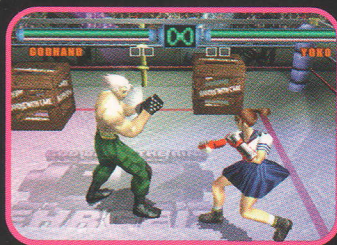

GOD BLESS THE RING
EHRGEIZ
EHRGEIZ™

- **Character Time Release!**
- **8 characters and numerous "Bosses". Each character has blazing "Special" attacks that gives them their own unique personal!**
- **Massive list of character moves.**
- **Interactive Backgrounds:** There are platforms to dive from and crates to *slam* into your opponent!
- **BONUS** power UP's and Special Attack energy, are "hidden" within crates.
- **Characters from the hit consumer game Final Fantasy VII appear in the vs. CPU mode.**
- **Available as dedicated game or JAMMA compatible kit.**