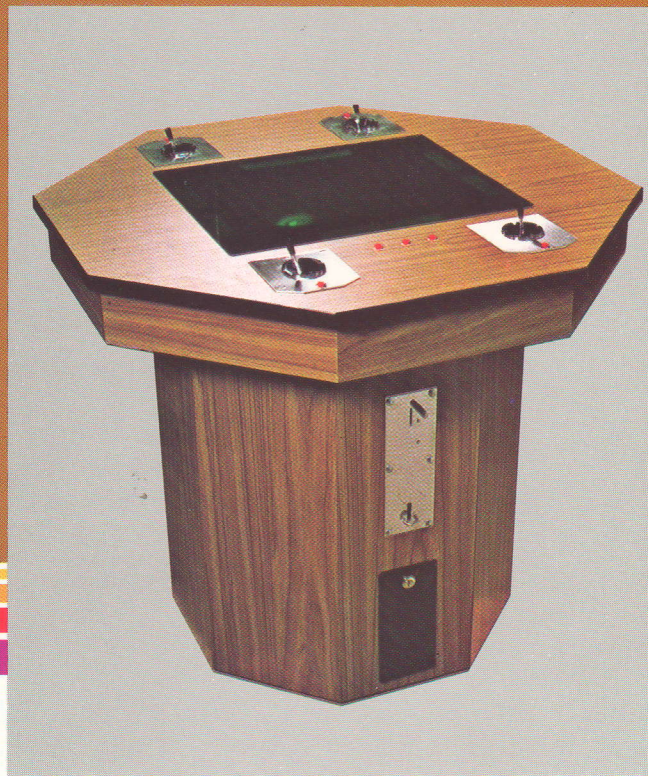

Weight: 125 lbs.

Dimensions: 36 in. wide
36 in. deep, 27¾ in. high

FLIM-FLAM COCKTAIL TABLE

2 and 4 player

"Joy-Stick" control allows player **Horizontal** and **Angular**, as well as vertical control of Paddle. Players can rush the net, miss the ball, retreat and attempt second hit. Ball may also be hit two or three times on each side of net.

"Flim" and "Flam" activator buttons allow player to alter **speed** and **course** of ball. Used with "Joy-Stick" control allows every player to develop his own unique playing strategy.

Three paddle sizes. As skill of players

Adjustable 11 or 15 point play
Adjustable floor levelers
Green tinted screen
Easy accessibility for quick servicing front to back
No dead spots
Full court lines

Distributed by: