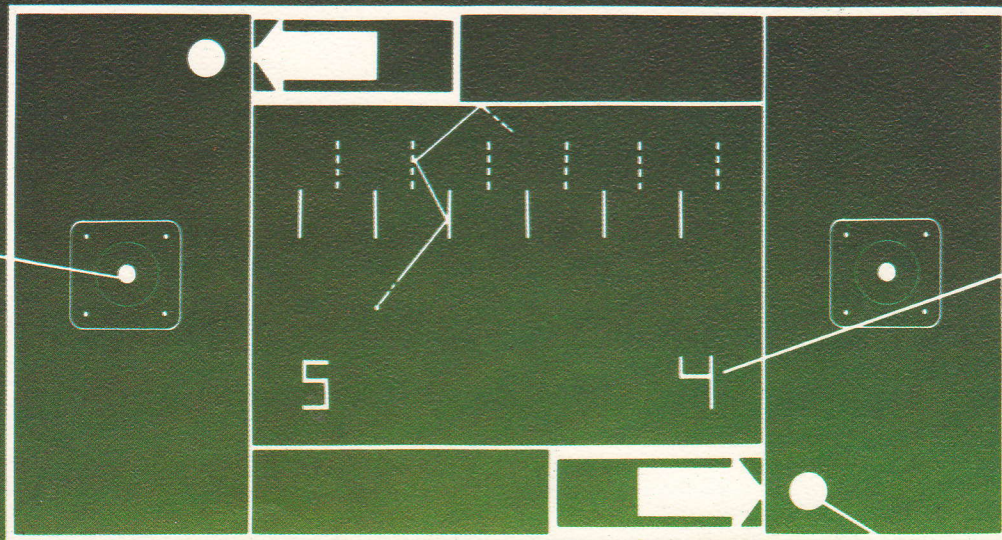

EACH HANDLE
CONTROLS SIX
MEN—STRIPED
OR SOLID.

SCORE IS
DISPLAYED
AFTER
EACH GOAL.

EACH SIDE HAS IT'S OWN SERVE BUTTON, ALLOWING THE PLAYER
WHO LOST THE LAST POINT TO SERVE

allied leisure industries, inc.
P.O. Box 4826 • Hialeah, Florida 33014

Play is 25¢ for 2 players. The game ends at
11 or 15 points—adjustable.

Dimensions: 35" High, 45" Long, 26" Wide; Weight-175 pounds.

DISTRIBUTED BY: