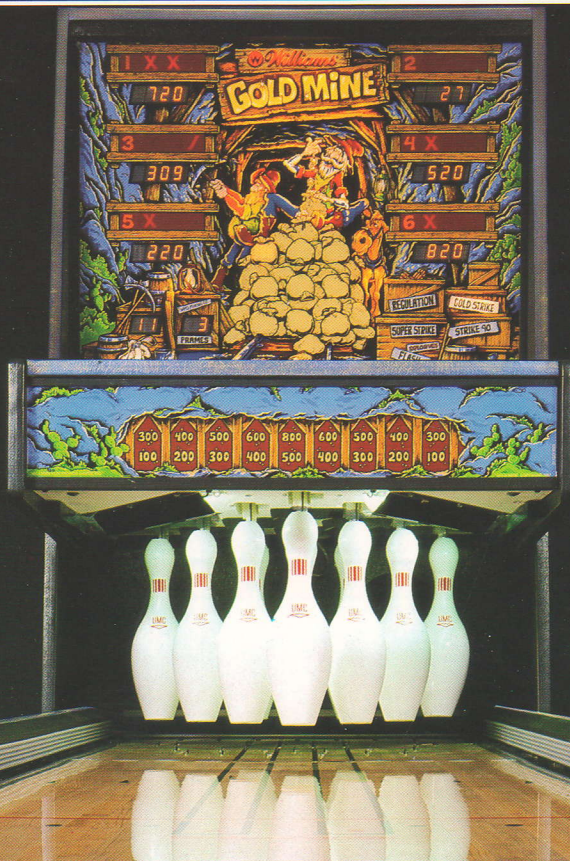

**STRIKE
IT RICH**
with
Williams[®]

GOLD MINE

TM

GO FOR THE

GOLD

Go for the newest shuffle alley masterpiece from the shuffle alley masters at Williams!

GOLD MINE is a game rich in innovation, engineering and design. The sleek cabinet with its extra-fast playfield, powerful new speech and lively original music all enhance exciting play. There's the Williams classic ways to score—Regulation, Strike 90, Super Strike and Flash. And now there's GOLD STRIKE, for new bonus challenge!

GOLD STRIKE scores like regulation bowling, except for one huge difference! At the beginning of each frame, bonus lights rotate on the backglass and stop at random on a value. If the player gets a strike in that frame, he collects the higher lit value; if he gets a spare, he collects the lower lit value. It's a bonus bonanza that's sure to keep players goin' for the gold!