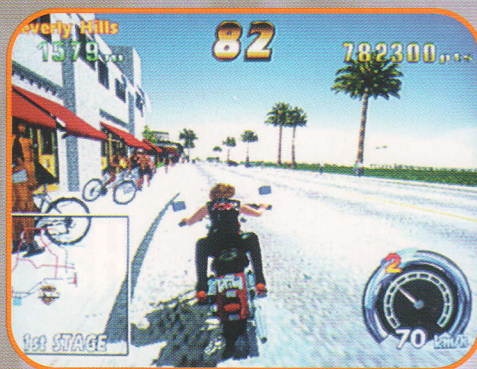

- The Model 3 3D graphics board and the 50 or 29 inch screen hauls you into the visual thrill of racing a Harley Davidson® Motorcycle.
- Feel the freedom of a FLSTF Fat Boy®, FL Panhead 1948®, FXDWG Dyna Wide Glide®, XL 1200S Sportster®, 1200 Sport® or FXRP Police Motorcycle® as you cruise down the Los Angeles highways.
- Good Vibrations! Groove while you cruise by selecting your favorite tunes with the music Select button.
- Switch between three different viewpoints using the View Change button.
- Link up to 4 bikes to experience the pleasant symphony of a handful of bikes rumbling through the streets of **Tinsel Town**.
- Take short cuts, side streets, and detours to make your way through the streets of Los Angeles.
- Hear and feel the growl of the authentic Harley® engine through 2 rip roaring speakers and 1 awesome shaker.
- Reproduce true effects by using different combinations of the front and rear brakes.
- A turn of the handle bars will lean the bike in various directions.
- New to the game of racing is the flexibility of choosing several routes within the course of your game. No restrictions!