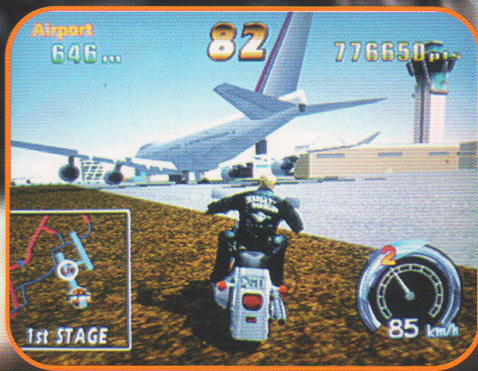

*Ride Hard or
Stay Home!*

Harley-Davidson® & L.A. Riders

Harley-Davidson® and Sega, both seasoned veterans in their own right team up to an awesome union.

Witness the excitement of this alliance! Jump on a Harley® motorcycle and follow this new team as they **rumble** through the streets of Los Angeles.

- The Model 3 3D graphics board and the 50 or 29 inch screen hauls you into the visual thrill of racing a Harley Davidson® Motorcycle.
- Feel the freedom of a FLSTF Fat Boy®, FL Panhead 1948®, FXDWG Dyna Wide Glide®, XL 1200S Sportster®, 1200 Sport® or FXRP Police Motorcycle® as you cruise down the Los Angeles highways.
- Good Vibrations! Groove while you cruise by selecting your favorite tunes with the music Select button.
- Switch between three different viewpoints using the View Change button.
- Link up to 4 bikes to experience the pleasant symphony of a handful of bikes rumbling through the streets of **Tinsel Town**.
- Take short cuts, side streets, and detours to make your way through the streets of Los Angeles.
- Hear and feel the growl of the authentic Harley® engine through 2 rip roaring speakers and 1 awesome shaker.
- Reproduce true effects by using different combinations of the front and rear brakes.
- A turn of the handle bars will lean the bike in various directions.
- New to the game of racing is the flexibility of choosing several routes within the course of your game. No restrictions!