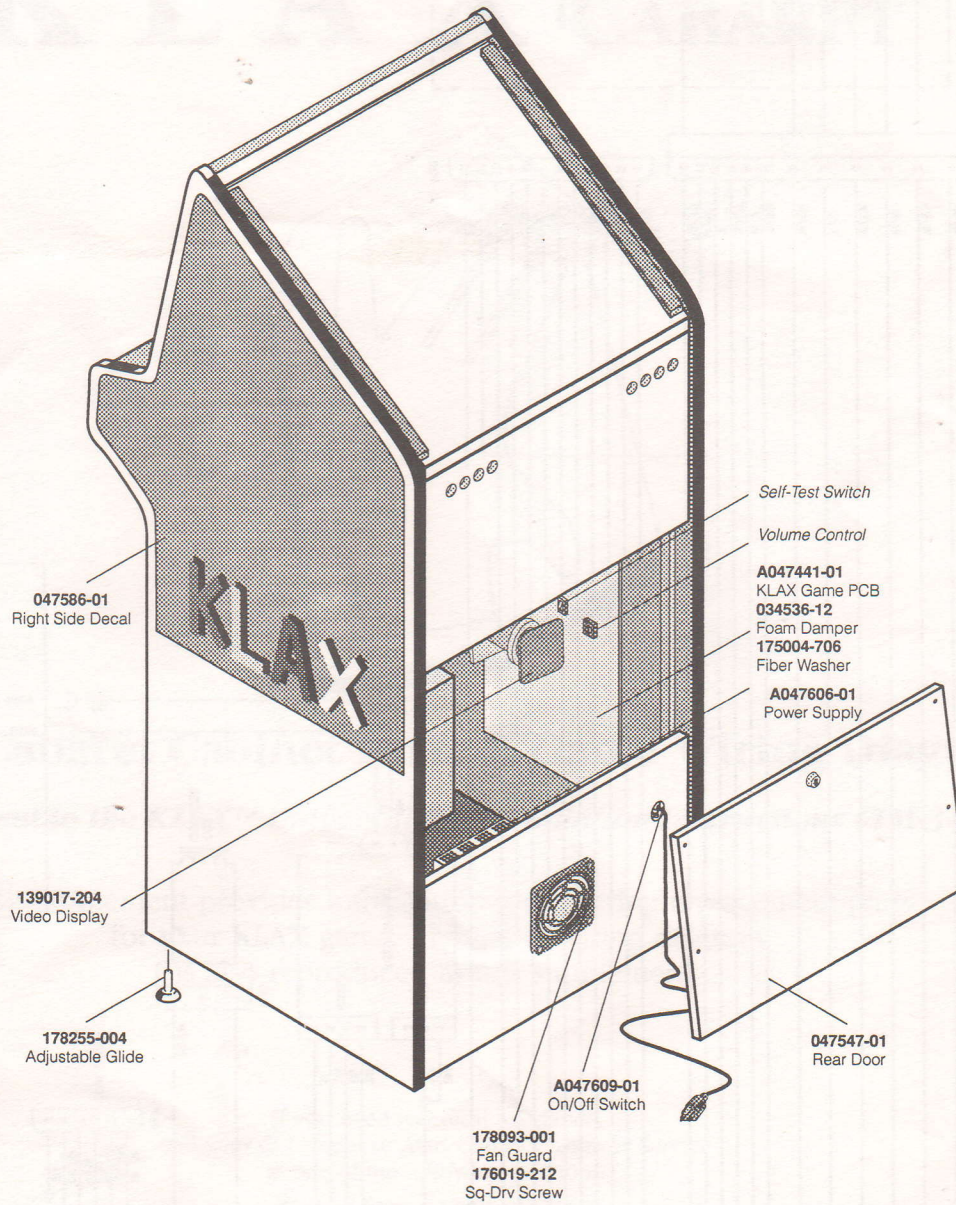

Figure 1 Front View of KLAX Cabaret Cabinet

Figure 2 Rear View of KLAX Cabaret Cabinet