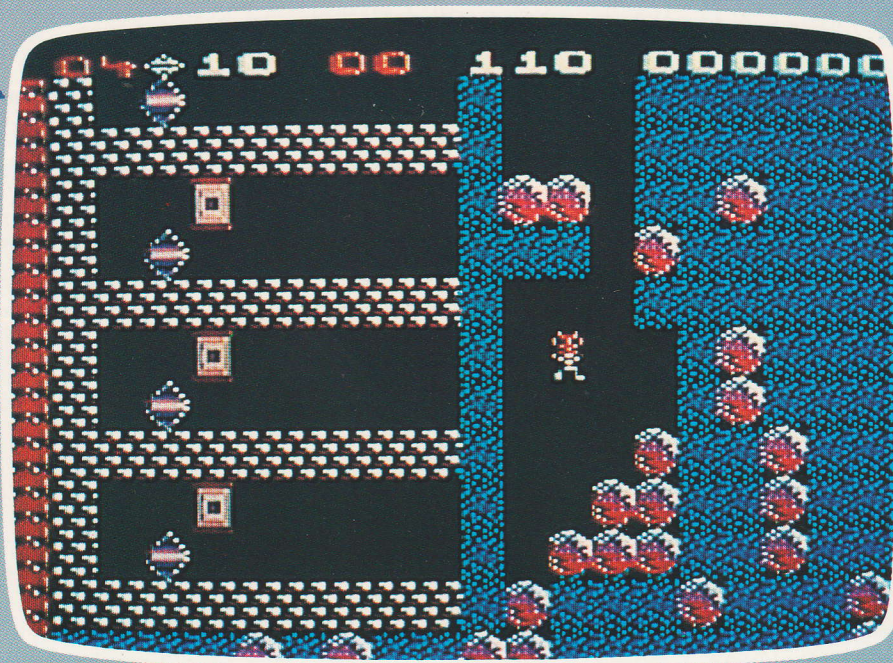

Four Games Available Now!

Featuring

BOULDER DASH™

Actual Game Screen

Actual Game Screen

The ultimate underground journey, but be forewarned—nothing less than perfection is required! **Boulder Dash™** will challenge your mind and reflexes like no other game!

Rockford™ digs feverishly, as boulders crash down all around him, through 16 mystical caves and 5 levels of difficulties.

In his restless quest for gleaming jewels, Rockford works around walls of rock and avoids swirling fireflies. To win, he must turn his enemies into opportunities! He drops boulders through an enchanted wall, blocks the growing amoeba, transforms butterflies—magically turning them into precious stones! If he collects his required number of diamonds, the mysterious escape tunnel is revealed. After every 4 caves this is a *playable intermission*.

Flip and Flop™

Great animations, 36 levels of play, 13 different game screens, fully orchestrated music . . . guaranteed to make you flip!

MAX-A-FLEX™

The Last of the CONVERSION SYSTEMS

Distributed By:

390 JAVA DRIVE, SUNNYVALE, CALIFORNIA 94089