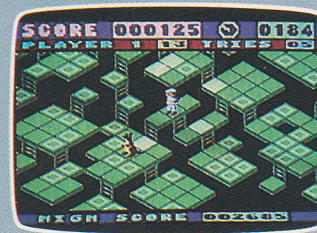

Also Available Now... More Exciting Games

Astro Chase™

" . . . perhaps the most graphically magnificent computer game yet created!"

Bristles™

Fully animated characters, music, sound effects, multiple screens and hi-res graphics. You can't help but want to add Bristles to your collection.

Flip and Flop™

Great animations, 36 levels of play, 13 different game screens, fully orchestrated music . . . guaranteed to make you flip!

MAX-A-FLEX™

The Last of the CONVERSION SYSTEMS

Distributed By:

390 JAVA DRIVE, SUNNYVALE, CALIFORNIA 94089