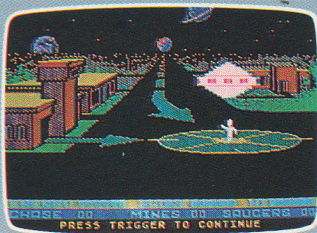

Also Available Now... More Exciting Games

Astro Chase™

" . . . perhaps the most graphically magnificent computer game yet created!"