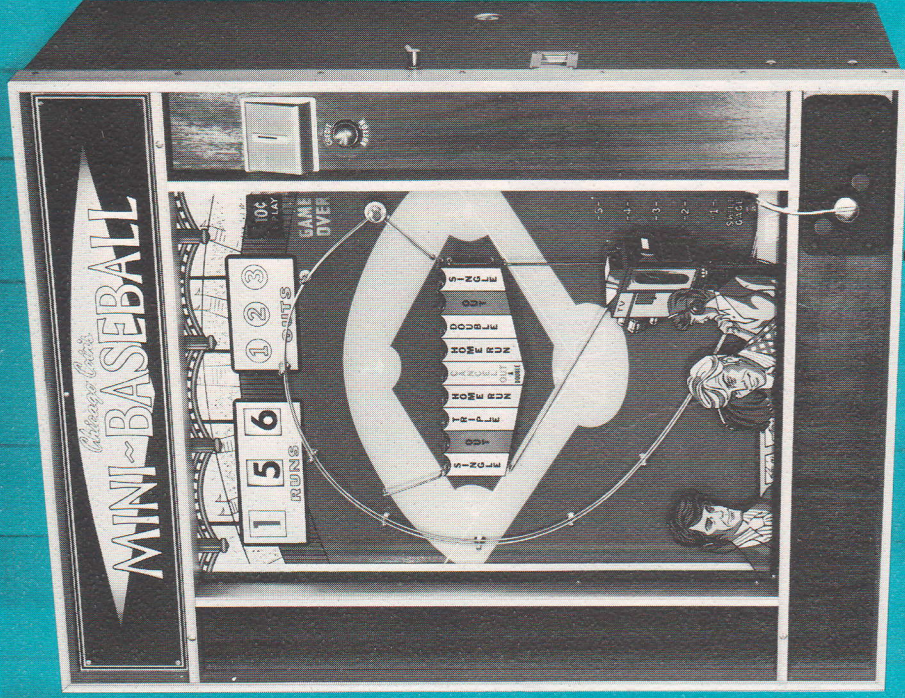

Only
Chicago Coin could put
all these great Money-making
features in a game as small as

mini-baseball

BASEBALL — A THEME THAT'S
ALWAYS A SURE-FIRE
WINNER!

IRRESISTIBLE EYE APPEAL!

Brightly Lighted, Colorful
Plexiglas Playfield.
Over-glass Design Creates
3-D Visual Effect.

Modern, Attractive
Walnut Formica Cabinet
with Extruded Aluminum
Trim — Maintenance Free!

Optional Matching
Console Base Features
Colorful Lighted
Plexiglas Inset.

A SERVICEMAN'S DREAM!

One-man Handling;
Built-in, Lock-on Wall-
Mount Studs; Standard
Electro-Mechanical
Components; and
Swing-Away Front
Opening Cabinet Make
Installation and Servicing
Fast and Easy!

★ REALISTIC FULL-SIZE GAME SOUNDS!

- CROWD CHEERS for Hits and Home Runs—
- "RASPBERRY" for Outs—
- BELLS for Scores.
- SOLID STATE SOUND SYSTEM (no tape)
  Adjustable Volume

● SINGLE — DOUBLE — TRIPLE — HOME RUN AND OUT LANES!

● "CANCEL OUT" LANE

● ANIMATED BALL PLAYERS RUN BASES IN LIGHTS!

● 3 OUTS PER GAME

● EXCITING BONUS SCORING—

Back-to-Back Home Runs Add Bonus of 10 Runs When
Player Puts Ball into "Cancel Out" Lane!

● EXCLUSIVE LIGHT-UP SKILL GAGE—

Shows Player How Far to Pull Ball Release Lever to
Control Force and Speed of Ball!

● 10¢ PLAY—Adjustable to 2/25¢

CHICAGO COIN MACHINE DIV.
CHICAGO DYNAMIC INDUSTRIES, INC.
1725 W. DIVERSEY BLVD., CHICAGO, ILLINOIS 60614

See Your Chicago Coin Distributor Now!