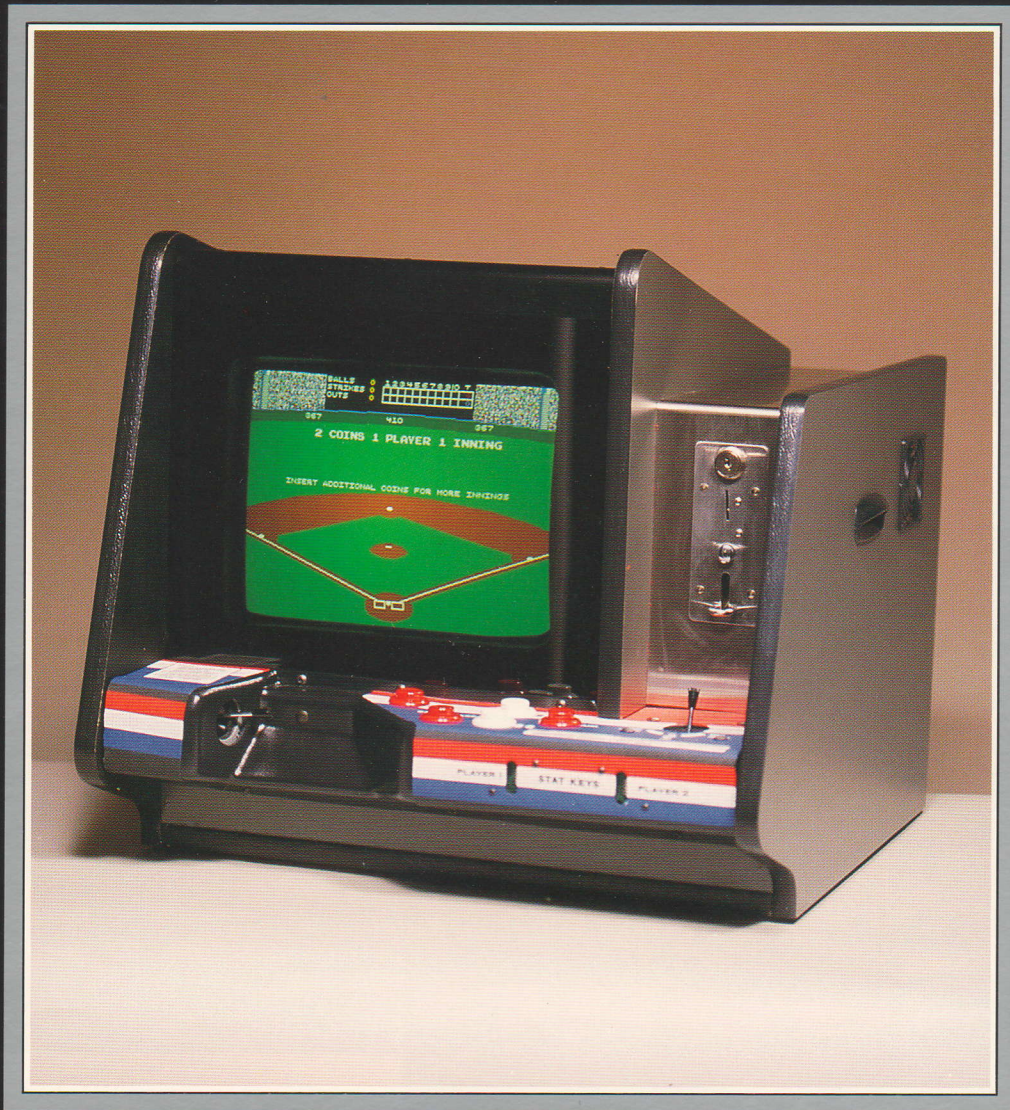

# C I N E M A T R O N I C S

Stainless steel accents make sleek, special cabinet styling a true bar top piece.

Unique mounting design makes changing the monitor from horizontal to vertical a snap—and without increasing cabinet dimensions!

CINEMATRONICS has done it again with our new "Mini System" bar top/countertop game cabinet. Sleek with its new styling and gleaming stainless steel accent panels, the CINEMATRONICS Mini System Cabinet is perfect for all situations where space is at a premium.

### You'll Flip Over the Monitor Mounting.

To ensure that the Mini System remains compatible with future CINEMATRONICS games, our engineers have developed an ingenious method for changing the monitor from the horizontal to vertical format—easily and without changing the height of the cabinet!

### Small Footprint—Big Collections.

While the Mini System Cabinet is nearly 23 inches deep and wide (to allow for a generous monitor size), its 18-inch base requires minimal space so it can fit comfortably just about anywhere. And because the base swivels, more of your patrons can play those captivating, income-generating CINEMATRONICS games. And that means better collections for you!