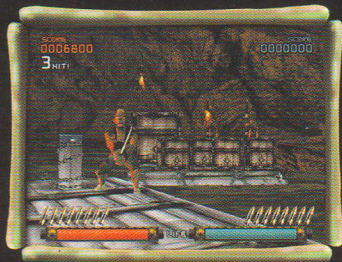

NINJA NINJA ASSAULT™ ASSAULT

You've got one choice... make your way through 9 stages, defeat numerous fierce bosses and rescue Princess Koto before the evil warlord uncovers the secret to the Mach Gun. If you don't... you, your family, friends, and the rest of the world will be livin' life a little differently!

Enemies have their own vitality. Life bars above their heads indicate how much "life" is left in their battered bones. Players can renew their own life by finding and snatchin' "first aid crosses" hidden within boxes and other objects throughout the stages. There are also hidden ways to increase your score.

Specifications: 81" H x 35.5" W x 73" D
Power Consumption: 500 watts
Specifications subject to change without notice

戰
冒
活
國
險