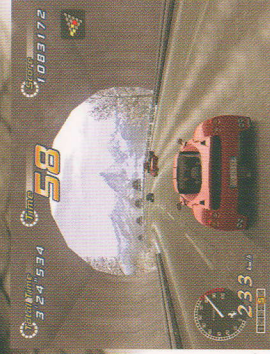

SEGA PRESENTS

OutRun 2

Assembled Dimensions
68"Dx40"Wx72"H approximately

SEGA

Chihiro

Sega Amusements, Inc.
650 Townsend Street, Suite 575 • San Francisco CA 94103
(415) 701-6500 • fax 701-6568 • www.segarcade.com

17 years ago a legend was born ...

SEGA®

OutRun²

The legend lives on!

The game that set the standard for what a driving game should be is back! OutRun2 delivers all the racing excitement and thrilling game play of the original smash hit plus a multitude of new features!