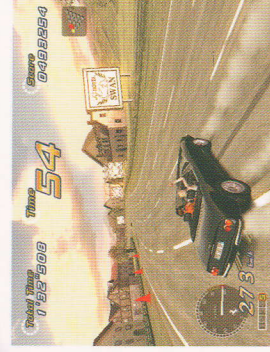

SEGA PRESENTS

OutRun 2

Assembled Dimensions
68"Dx40"Wx72"H approximately

SEGA

Chihiro

Sega Amusements, Inc.
650 Townsend Street, Suite 575 • San Francisco CA 94103
(415) 701-6500 • fax 701-6568 • www.segarcade.com

17 years ago a legend was born ...

SEGA®

OutRun²

The legend lives on!

The game that set the standard for what a driving game should be is back! OutRun2 delivers all the racing excitement and thrilling game play of the original smash hit plus a multitude of new features!