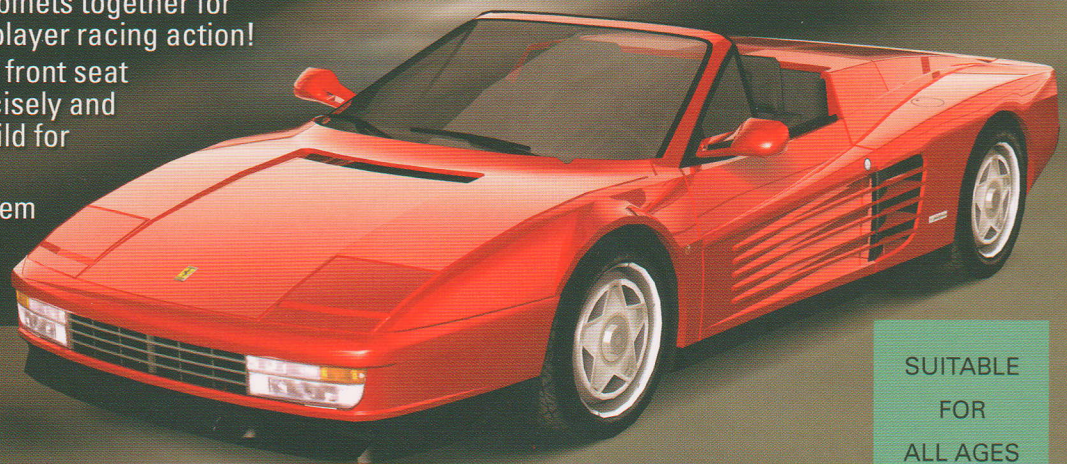

17 years ago a legend was born ...

SEGA®

OutRun²

The legend lives on!

The game that set the standard for what a driving game should be is back! OutRun2 delivers all the racing excitement and thrilling game play of the original smash hit plus a multitude of new features!

Game features include:

Eight Different Ferrari models to choose from, including

- F50
- 365 GTS/4 Daytona
- Enzo Ferrari
- F40
- Dino 246 GTS
- Testarossa
- 360 Spider
- 288GTO

- **Multiple courses.** Take one of 16 different routes to five different goals!
- **Player selectable background music.** The three classic songs (SPLASH WAVE, MAGICAL SOUND SHOWER, PASSING BREEZE) from the original plus seven new ones!
- Four different play modes, including
 - **OutRun** - Re-live the original OutRun experience with updated graphics
 - **Time Attack** - Get the fastest track time – you'll get a password to enter your high score on the internet ranking system! If a player records the fastest lap, that result will become the ghost car for the other players to chase.
 - **Versus** - Link up to four cabinets together for incredible player against player racing action!
 - **Heart Attack** - Follow your front seat partner's instructions precisely and watch her heart gauge build for hidden special endings!
- SEGA's Chihiro hardware system delivering unmatched graphics and sound!