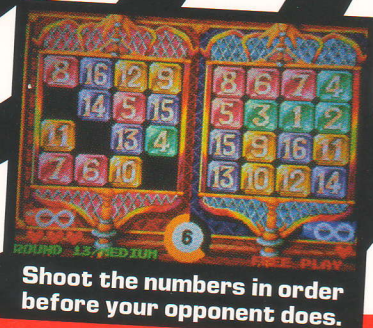

Point Blank will **BLOW** you away with it's advanced Algorithm Sensing PCB. This exceptional system enhances the precision of each shot fired making this the most accurate gun game in the business. Point Blank's gun is **SIX** times more accurate than the competition. Our new 45 caliber type gun with realistic blow back action provides players with tactile feedback.

POINT BLANK

NAMCO™

Realistic guns.
Realistic sound effects!
Most accurate gun in the business.
Non-violent!

TARGET YOUR CASH BOX!

NAMCO is leading the way with a game that meets the needs of our customers. Point Blank is a high action, non-violent gun game. It offers the fun and excitement of realistic gun simulation without the graphic violence of so many of its predecessors. Players choose from over 50 different competitive events, keeping players interested for a long time.

Point Blank is entertaining for players of all ages. This one or two player competitive gun game is sure to be a **HIT** at any arcade or street location.

Choose your mark!

Blast the car to bits!

Shoot the numbers in order before your opponent does.