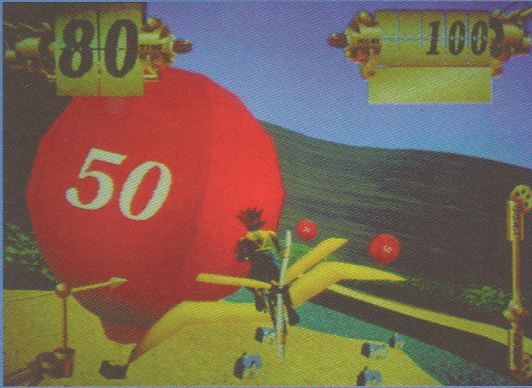

The unique design and course layout of each level demonstrates the versatility of Namco's graphics.