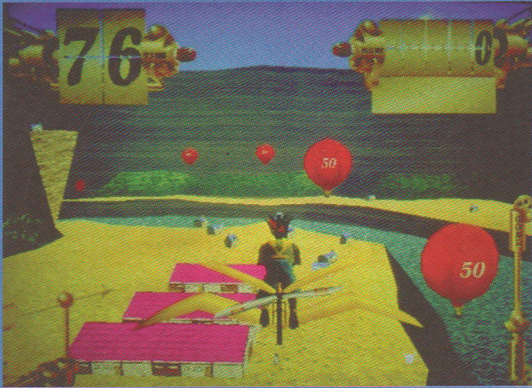

Amateur pilots can glide through the Novice course with little chance of becoming lost.