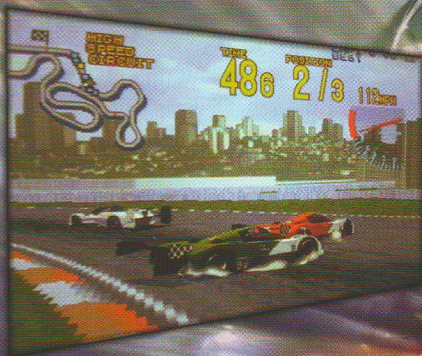

# RACIN' FORCE™

...A 3D RACING EXPERIENCE

- 3D Graphics and Sound
- Up to 8 Player Linkable Action
- 4 Grand Prix Tracks to Choose From
- Automatic or Manual Transmission
- Racing Simulation with Accelerator and Brake
- Day and Night Driving

## KONAMI®

Konami (AMERICA) Inc.

900 Deerfield Parkway • Buffalo Grove, IL 60089-4510

Phone (708) 215-5100 • Fax (708) 215-5144 • Telex 6871385 KONAM UW

Sit Down Cabinet Estimated Weight and Dimensions:

Monitor Cabinet - 32"l x 50"w x 64"h = 550 lbs.  
Seats Cabinet - 32"l x 48"w x 50"h = 200 lbs.