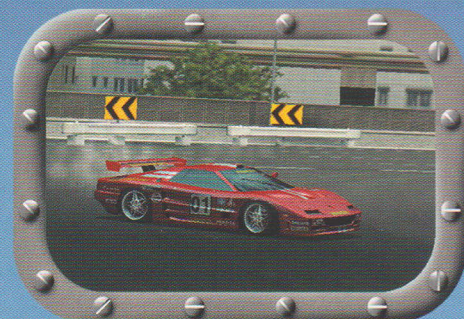

# RIDGE RACER V

## Arcade Battle

**EYE POPPING  
TIRE SQUEALING  
HEART STOPPING  
DRIVING GAME  
EXCITEMENT!**

**Specifications: 80"H x 64"W x 66"D**  
**Power Consumption: 500 watts**  
 Specifications subject to change without notice.