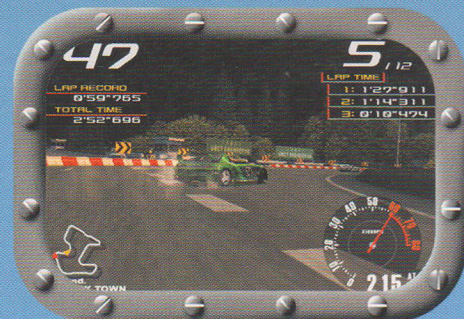

# RIDGE RACER V

## Arcade Battle

**EYE POPPING  
TIRE SQUEALING  
HEART STOPPING  
DRIVING GAME  
EXCITEMENT!**

**Specifications: 80"H x 64"W x 66"D**  
**Power Consumption: 500 watts**  
 Specifications subject to change without notice.