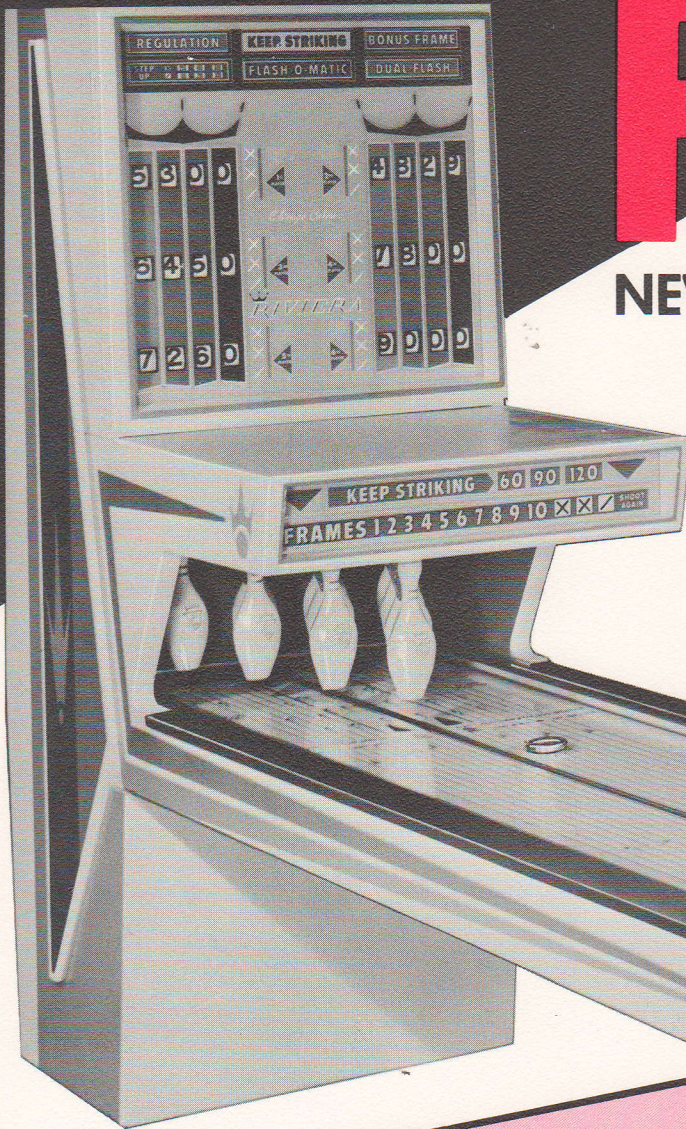

Chicago Coin's

Riviera

NEW 6-PLAYER PUCK BOWLER

BONUS FRAME

A Strike In Any Frame Receives
2 Extra Shots
A Spare In Any Frame Receives
1 Extra Shot
Strike Scores 300
Spare Scores 200

FASTER PLAY

No Waiting to Shoot Second
Shot! Average Game Time Is
Less Than 1 Minute!

KEEP STRIKING FEATURE

If Player Makes a Strike, He Keeps Shooting Until He Misses. Strike Values Vary Each Frame.

- ✓ REGULATION
- ✓ FLASH-O-MATIC
- ✓ STEP-UP
- ✓ DUAL-FLASH

Length 8' 10"

2 PLAYS 25¢
Adjustable for 10¢ Play

- Wide Walnut Formica Hand Rails.
- New Brilliantly Lit Scoring Drums and Pins.
- Extra Protection—With All Steel Double Door . . . Pilfer Proof Cash Box.

CHICAGO COIN MACHINE DIV. **CHICAGO DYNAMIC INDUSTRIES, INC.**