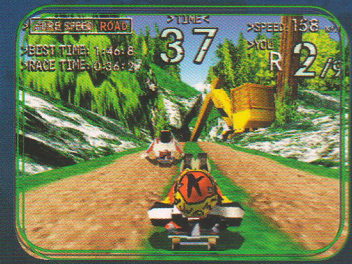

## eX.tre.me (street luge)

Specifications:  
73"H x 47"W x 86"D  
Power Consumption: 350 Watts  
Specifications subject to change without notice

**THREE CIRCUITS  
SIX DIFFERENT  
TRACKS**

**LINK UP TO TWO  
CABINETS FOR  
HEAD-TO-HEAD  
COMPETITION**