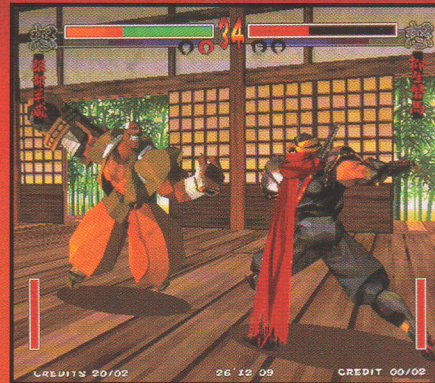

SNK®

SAMURAI SHODOWN 64™

Samurai Shodown 64 is THE 3-D fighting game that unfolds like a movie.

Punch, slash, run! Crash through the walls and into the next room! Fall through floors into hidden levels!

The characters in Samurai Shodown 64 come to life with high definition graphics, motion capture technology for fluid character movements utilizing the new HYPER NEO GEO 64 hardware system.

Defend your honor through SNK's first 3-D, 360 degree battle arenas. With furious swordsmanship of epic proportions, a warriors battle unfolds.

Available as a complete dedicated game system and a universal conversion kit.