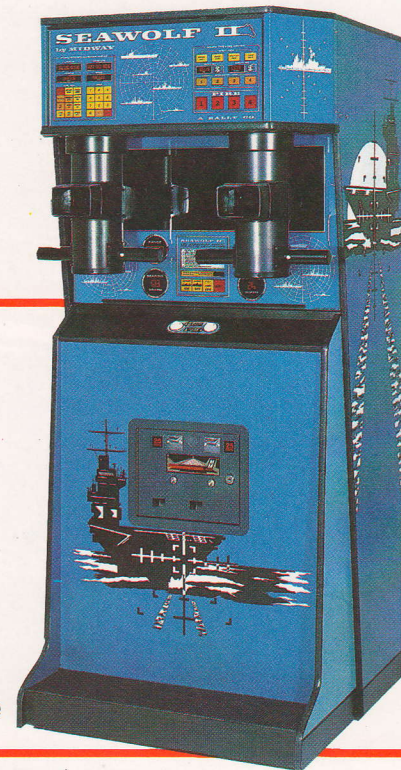

REALISTIC PLAY

players view targets thru authentic periscopes. Observed are torpedo countdown, flashes of exploding and sinking ships, plus score values.

CABINET SIZE:
HEIGHT 67"
(190 cm)
WIDTH 34"
(86 cm)
DEPTH 32"
(80 cm)
WEIGHT
368 lbs.
(167 kilo)