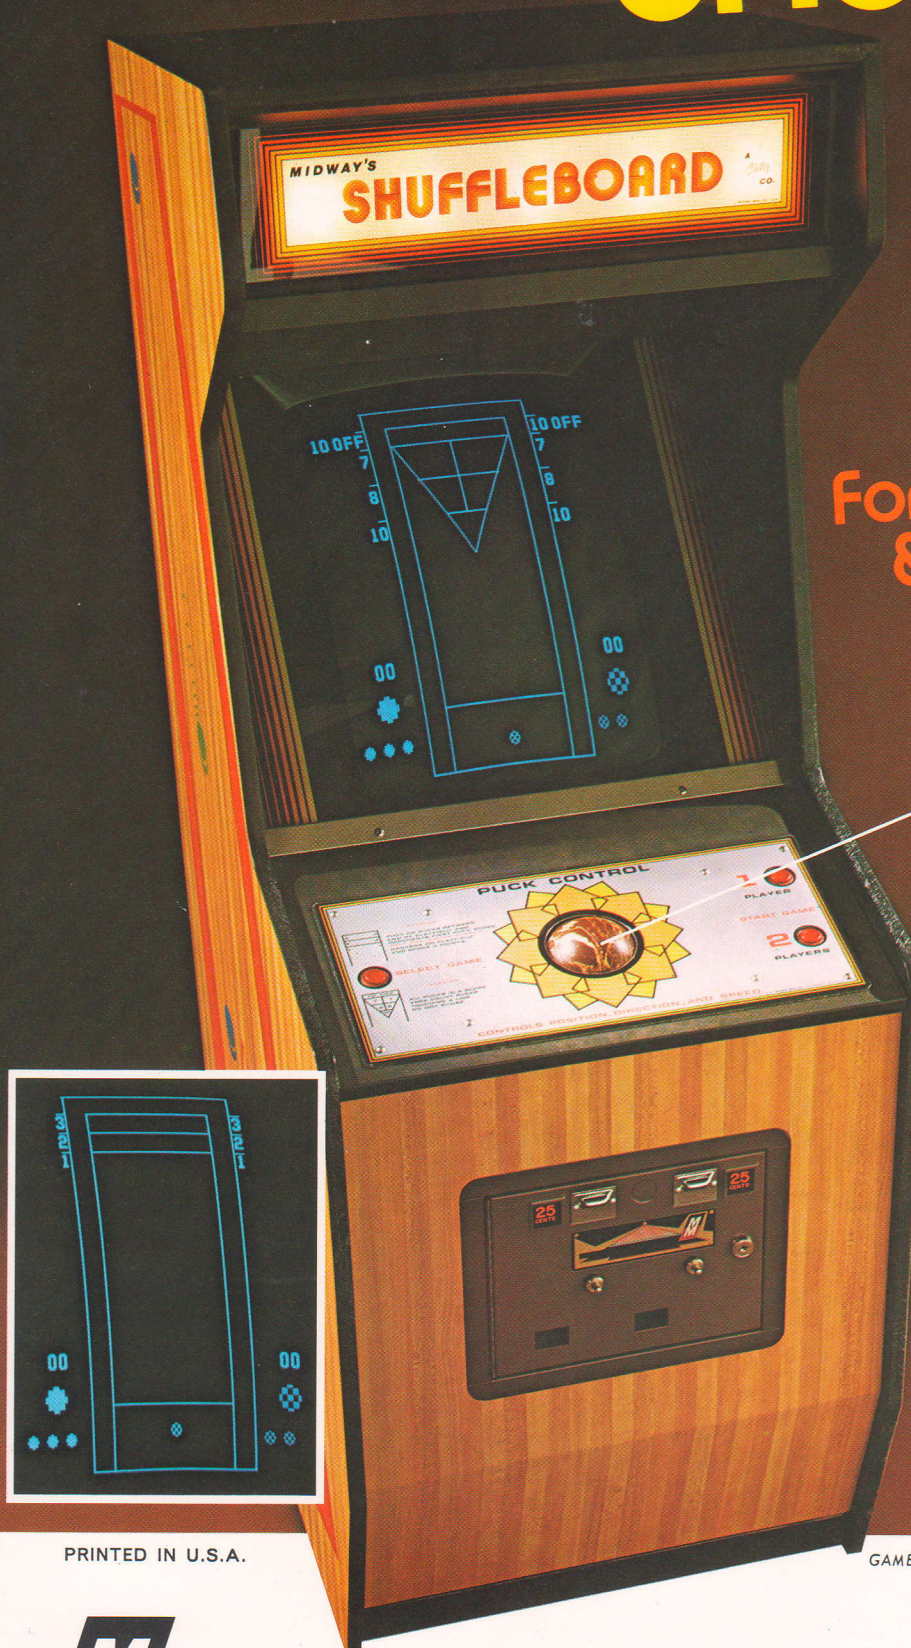

MIDWAY'S Shuffle Board

**2 Games In 1
For Double The Profits
& Double The Fun!**

- **Compete With 'Computer Brain' Or Another Player**
- **Big Rolling Ball Controls Position, Speed and Direction of Puck**

Here's a proven winner for a small space. CRUISE SHUFFLE or TABLE SHUFFLE on a big 23" monitor. Real excitement for competition with the computer puck or in tournaments among players. SHUFFLEBOARD offers 4 adjustable scoring levels with an optional game time switch. It has a built in Rom-Ram tester—easy to service.

Dimensions:

Height: 72½" (184 cm)
Width: 28½" (72 cm)
Depth: 38½" (97 cm)

PRINTED IN U.S.A.

GAME COPYRIGHTED ©1978 - MIDWAY MFG. CO. - ALL RIGHTS RESERVED

MIDWAY MFG. CO.

A BALLY COMPANY

10750 West Grand Avenue