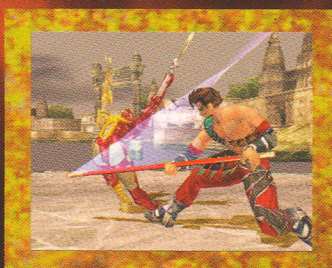

SOUL CALIBUR

TM

WHETHER YOU LIVE OR DIE...
IS UP TO YOU!

Through the use of Motion Capture Namco has created the smoothest, fastest, and clearly the most challenging 3D fighting game on the planet. Real Time Reflection Mapping gives each character's weapon radiance never seen before. Souls meet, blades clash while warriors fall.