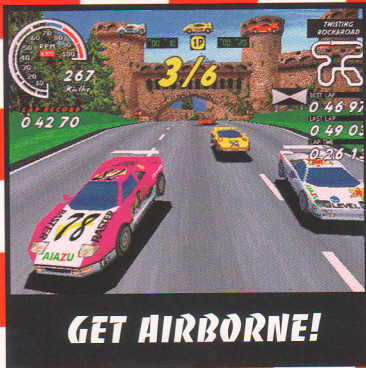

SPEED UP

- ◆ LINK UP TO 4 CABINETS FOR HEAD-TO-HEAD COMPETITION
- ◆ THREE COURSES TO CHOOSE FROM
- ◆ 8 SELECTABLE CARS
- ◆ FEEDBACK STEERING

SPECIFICATIONS:
 Installed: 66" H x 30" W 65" D
 Power Consumption: 200 Watts