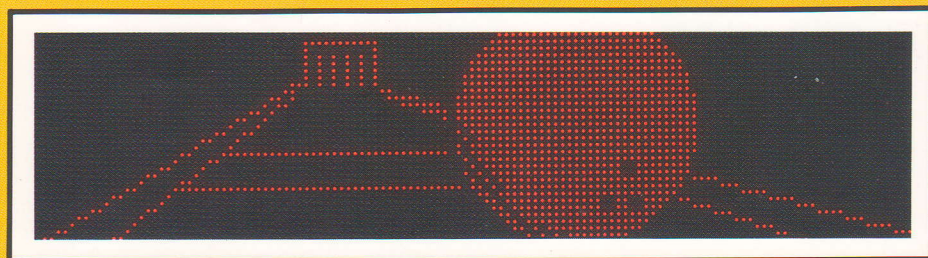

Williams' new dot matrix provides a dazzling display of technology.

A tradition of quality

For almost half a century we've built shuffle alleys to last with dependable and easily serviceable parts. Now, we've made bookkeeping and diagnostics easier than ever with Williams' innovative WPC system (interchangeable with any Williams pinball). In addition, we've built in even more profit power with exceptional extras such as an optional ticket dispenser and a mini-version of **STRIKE MASTER** so you'll always be bowling with the best!