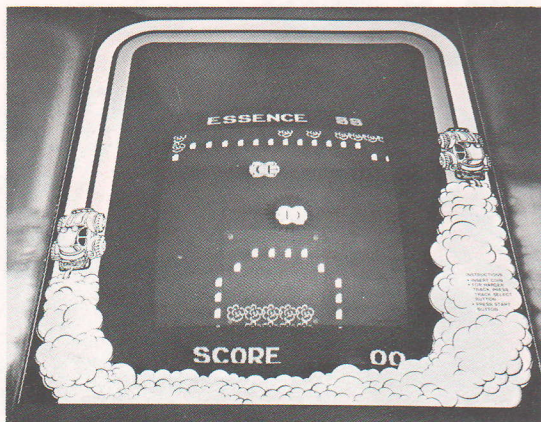

SUPER BUG

- Fast, 1-player driving action
- Unpredictable track makes each game a new game
- Durable 4 speed shift
- Players can choose "novice" or "expert" track
- New French, German or Spanish video message options
- Built-in self-test program
- Optional extended play

KEE GAMES[®]

SUPER BUG

Super Bug! Super Thrills!

Super Bug is a completely new single-player driving challenge. A bright yellow "modified bug" speeds through tree-lined city streets in a fast moving rally race. The constantly moving streets provide new excitement and driving challenge every time the game is played, as the driver races the clock to cover as much distance as possible for highest score.

Directional arrows appear on the road to warn drivers as they approach turns. Quick reflexes are a must to avoid crashing into curbs and parked cars. And to avoid sliding into oil slicks and sand traps.

Players select "Novice" or "Expert" tracks, shift into first, step on the accelerator and take off. The roar of acceleration, crash and skid sounds add to the excitement. Score, Fuel (time remaining) and driver Ratings are displayed on the screen, as well as "Crunch" whenever the player crashes.