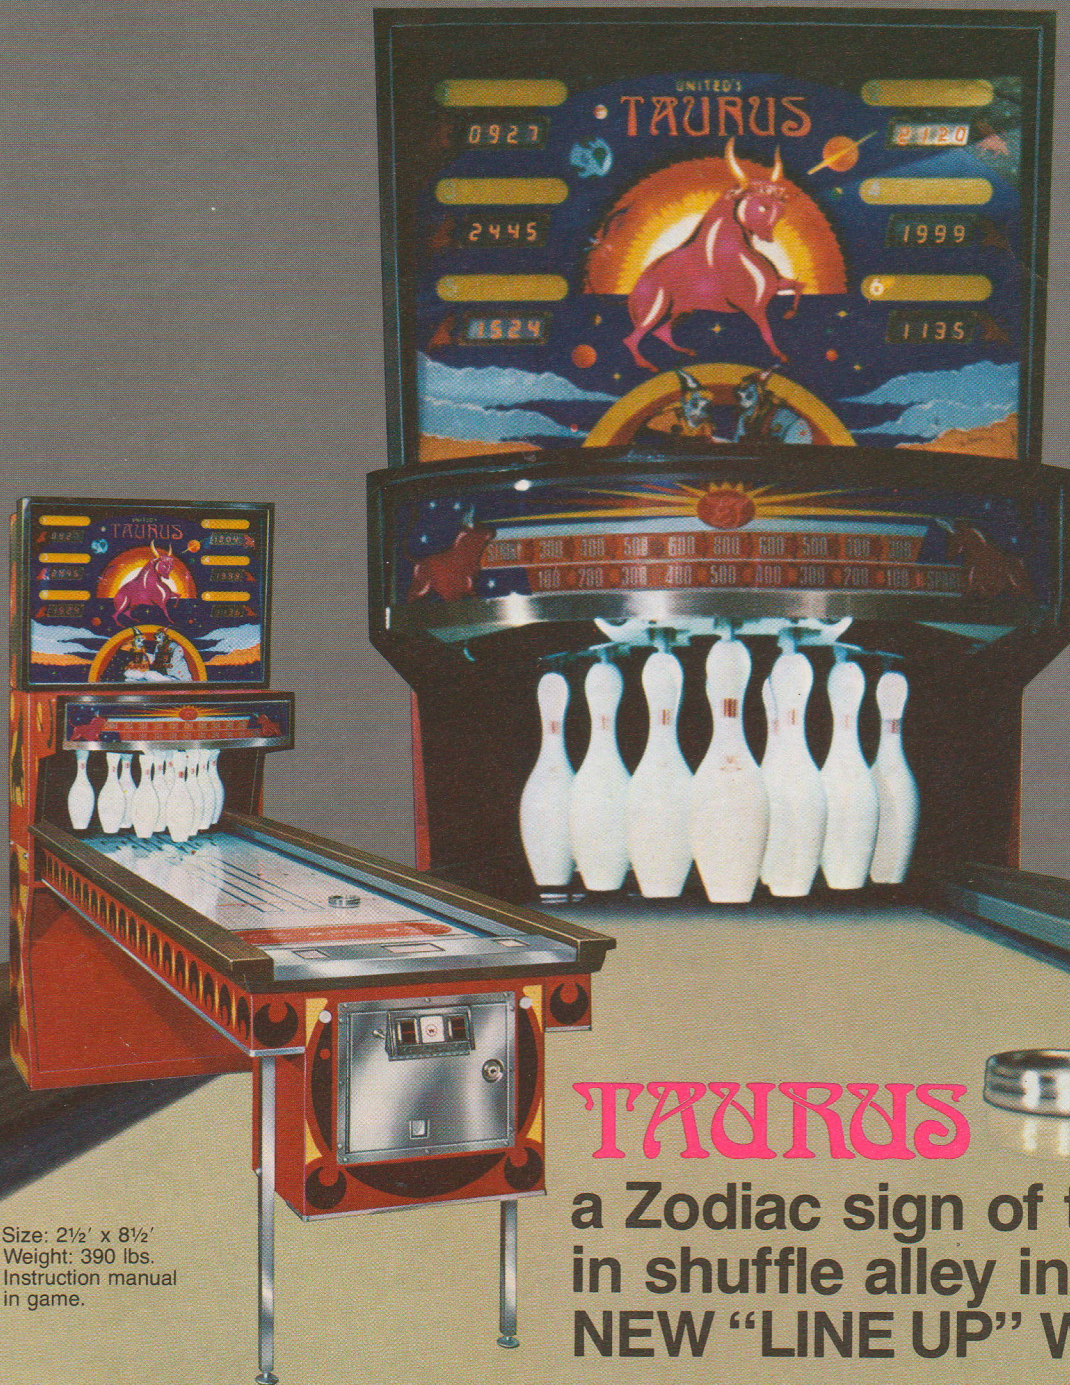

Williams®

**Solid State Shuffle Alley
With "LINE UP",
The Most Exciting New Way to Play!**

800

Size: 2½' x 8½'
 Weight: 390 lbs.
 Instruction manual
 in game.

TAURUS

a Zodiac sign of the times
 in shuffle alley innovation!
NEW "LINE UP" WAY TO PLAY!

A true test of skill and scoring that increases competition and challenge! Progressive scoring of strikes, from 300 to 800 points, and spares, from 100 to 500 points, earns higher and higher value with each frame! "Line Up" will have players lining up for TAURUS action!