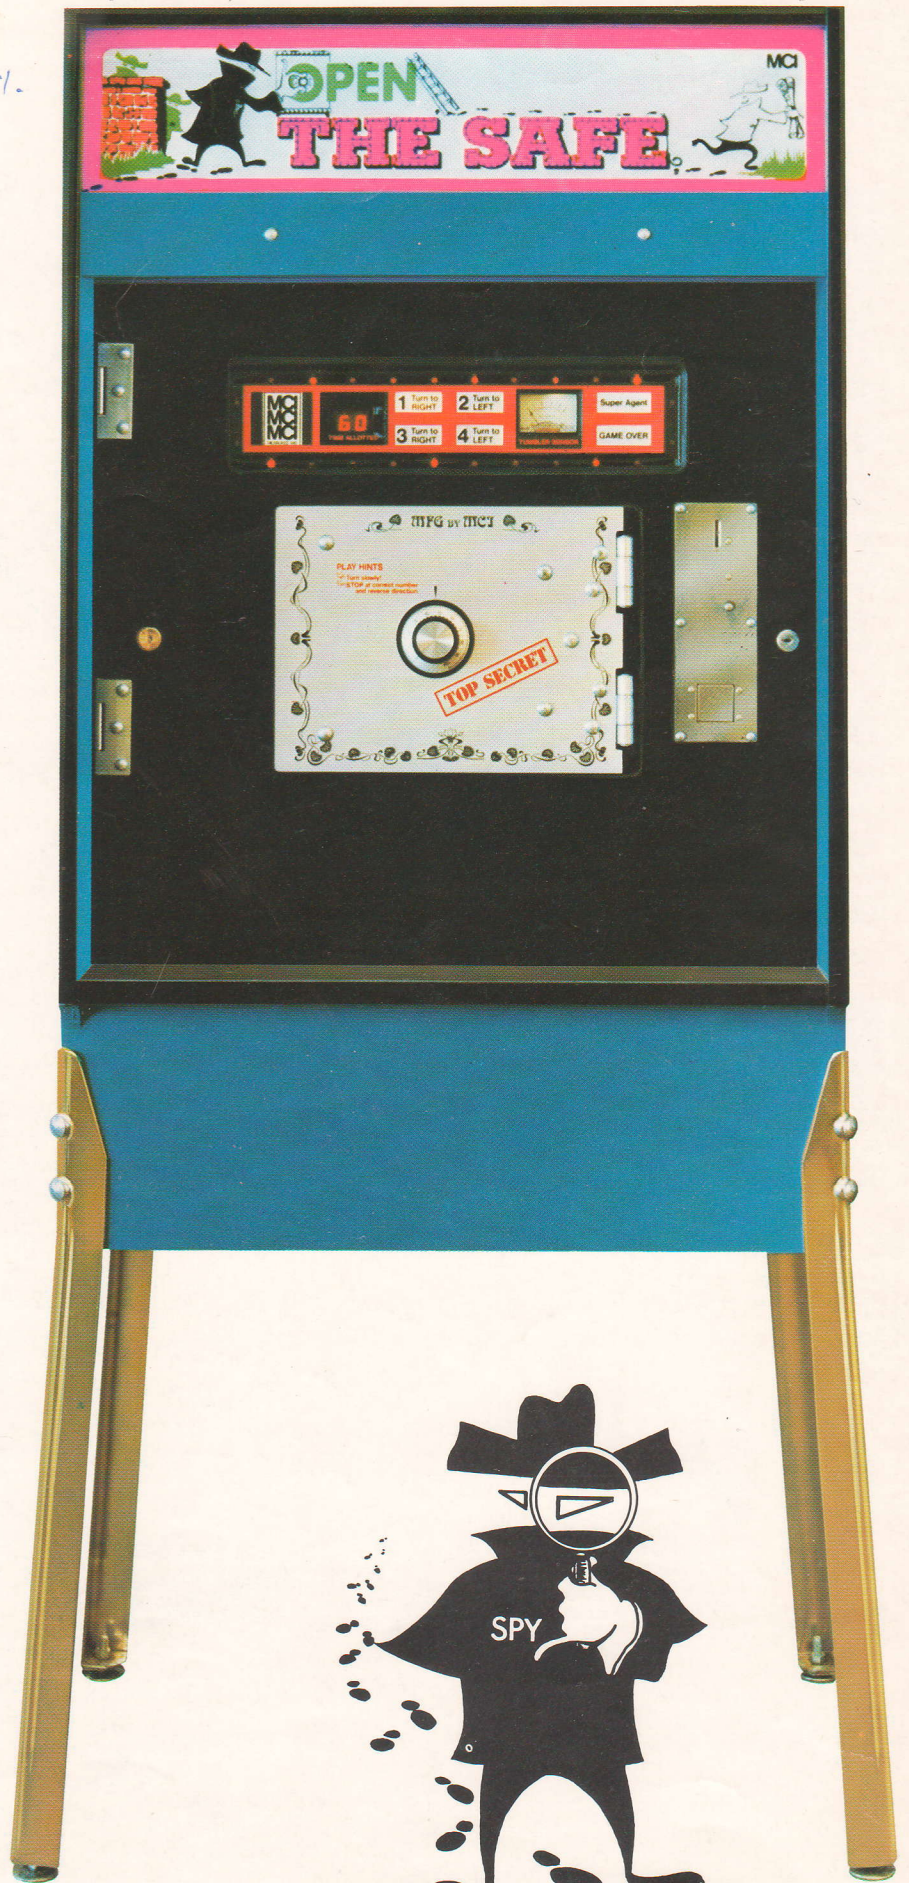

THE SAFE

987.

YOUR TOP SECRET MISSION: Open THE SAFE under the pressure of a ticking countdown. If you are alert and nimble fingered, you can become a Super Agent by finding the electronic combination and breaking the mystery of THE SAFE before your time and nerve run out.

MISSION TIPS: Turn THE SAFE dial until the electronic Tumbler Sensor jumps and a beep sounds. A buzzer signals a missed number or wrong turn. Ticking sounds and rotating lights set the mission tempo. Your mission is successful when THE SAFE door springs open and a siren wails.

ADJUSTMENTS AND SERVICE: All components and game adjustments can be serviced, on location, from the front of the game. Both the game time and difficulty settings are easily done. Turning the dial starts the game and selects one of nearly four billion combinations. Enjoy full factory service and a one year warranty.

DIMENSIONS

	CRATED	UNCRATED
Height	47" (1193.8 mm)	66" (1676.4 mm)
Width	30" (762.0 mm)	31.5" (800.1 mm)
Depth	20" (508.0 mm)	20" (508.0 mm)
Shipping Weight	135 lbs. (61.2 kg)	
Packed Dimensions	16.37 cu. ft.	

DISTRIBUTED BY

MCI

3404 N. Holton Street, Milwaukee, Wisconsin 53212 414 962-0700

Printed in U.S.A.