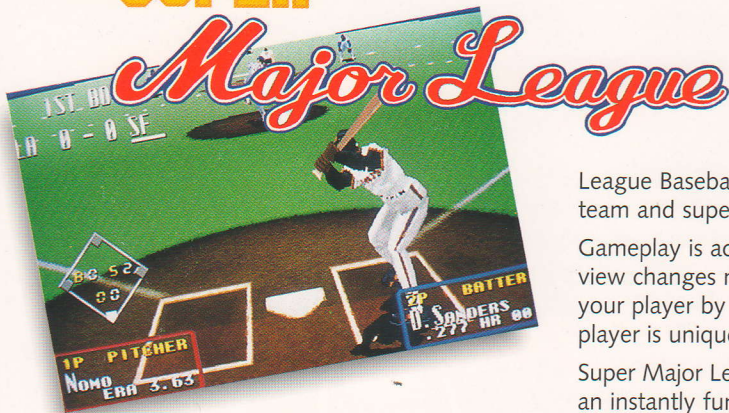

TITAN ARCADE GAMES

Back To Rock Your World!

The mega hit Virtua Fighter is back with more moves, more competition and more awesome action! Superb color, detailed facial expressions, instantaneous player command response and super-high definition is all possible from standard resolution through a Sprite based system. Sega's exclusive Titan Arcade Architecture immerses the gamer in the Virtual World of adrenaline pumping excitement.

- Unbelievable texture-mapped graphics and ever-changing 3-D perspectives will knock you out!
- A new Ranking Mode will actually judge player skills and rank each player again the Virtua Fighting Masters!
- One more time! Virtua Fighter Remix replays all those slammin' move for you to gloat over!
- This super improvement on the colossal arcade hit will really give gamers something to fight about!

*Virtua
Fighter*™
Remix

SUPER

Titan Has The Bases Loaded With Super Major League!

America's favorite pastime comes to life on the Titan Arcade System! Fully licensed by Major League Baseball and the Major League Baseball Players Association, SUPER MAJOR LEAGUE features all the pro team and superstar players competing in serious baseball action!

Gameplay is accurate and smooth - 3D CG polygon-based graphics and flexible view changes make Super Major League the ultimate field of dreams! Choose your player by his abilities such as power, speed and slugging percentage - every player is unique!

Super Major League's semi-automatic fielding allows for easier gameplay, providing an instantly fun experience for beginners and experts alike. Also, the new Intrusion Play System feature lets a second player join in anytime during the game.

Sports fans will love the incredible realism of Super Major League!

Funk It Up!