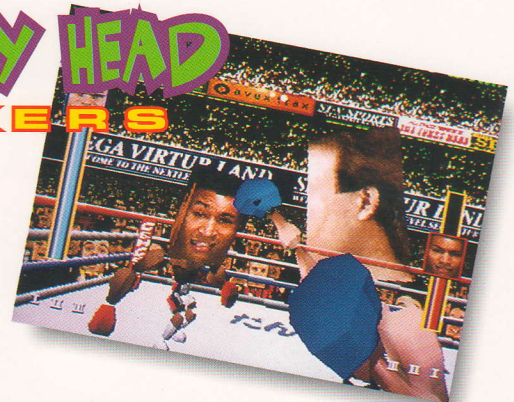

Funk It Up!

The Titan Cabinet gets groovy with FUNKY HEAD BOXING! Comical characters tear up the ring, fighting in a hilarious battle of boxing skill!

Use your head - FUNKY HEAD BOXING recreates the sights and sounds of real boxing and adds a comical twist. Here's the twist - Short players with huge cubical heads duke it out using professional boxing techniques and tricky action play. You can win by knockdown or by racking up points after the time limit (one match per challenger). Your attack arsenal includes short/long punches, counter punches and energy recovery. Use the straight punches, hook and uppercut. Dodge the enemy then control with a crashing blow to that gigantic head.

Choose from 6 very unique boxers - each is shown in full detail with the Titan's ST-V architecture. This state-of-the-art technology allows boxers' faces to bend and twist with each landed punch.

This hilarious fast-paced game will keep gamers coming back for more!

**FUNKY HEAD
BOXERS**