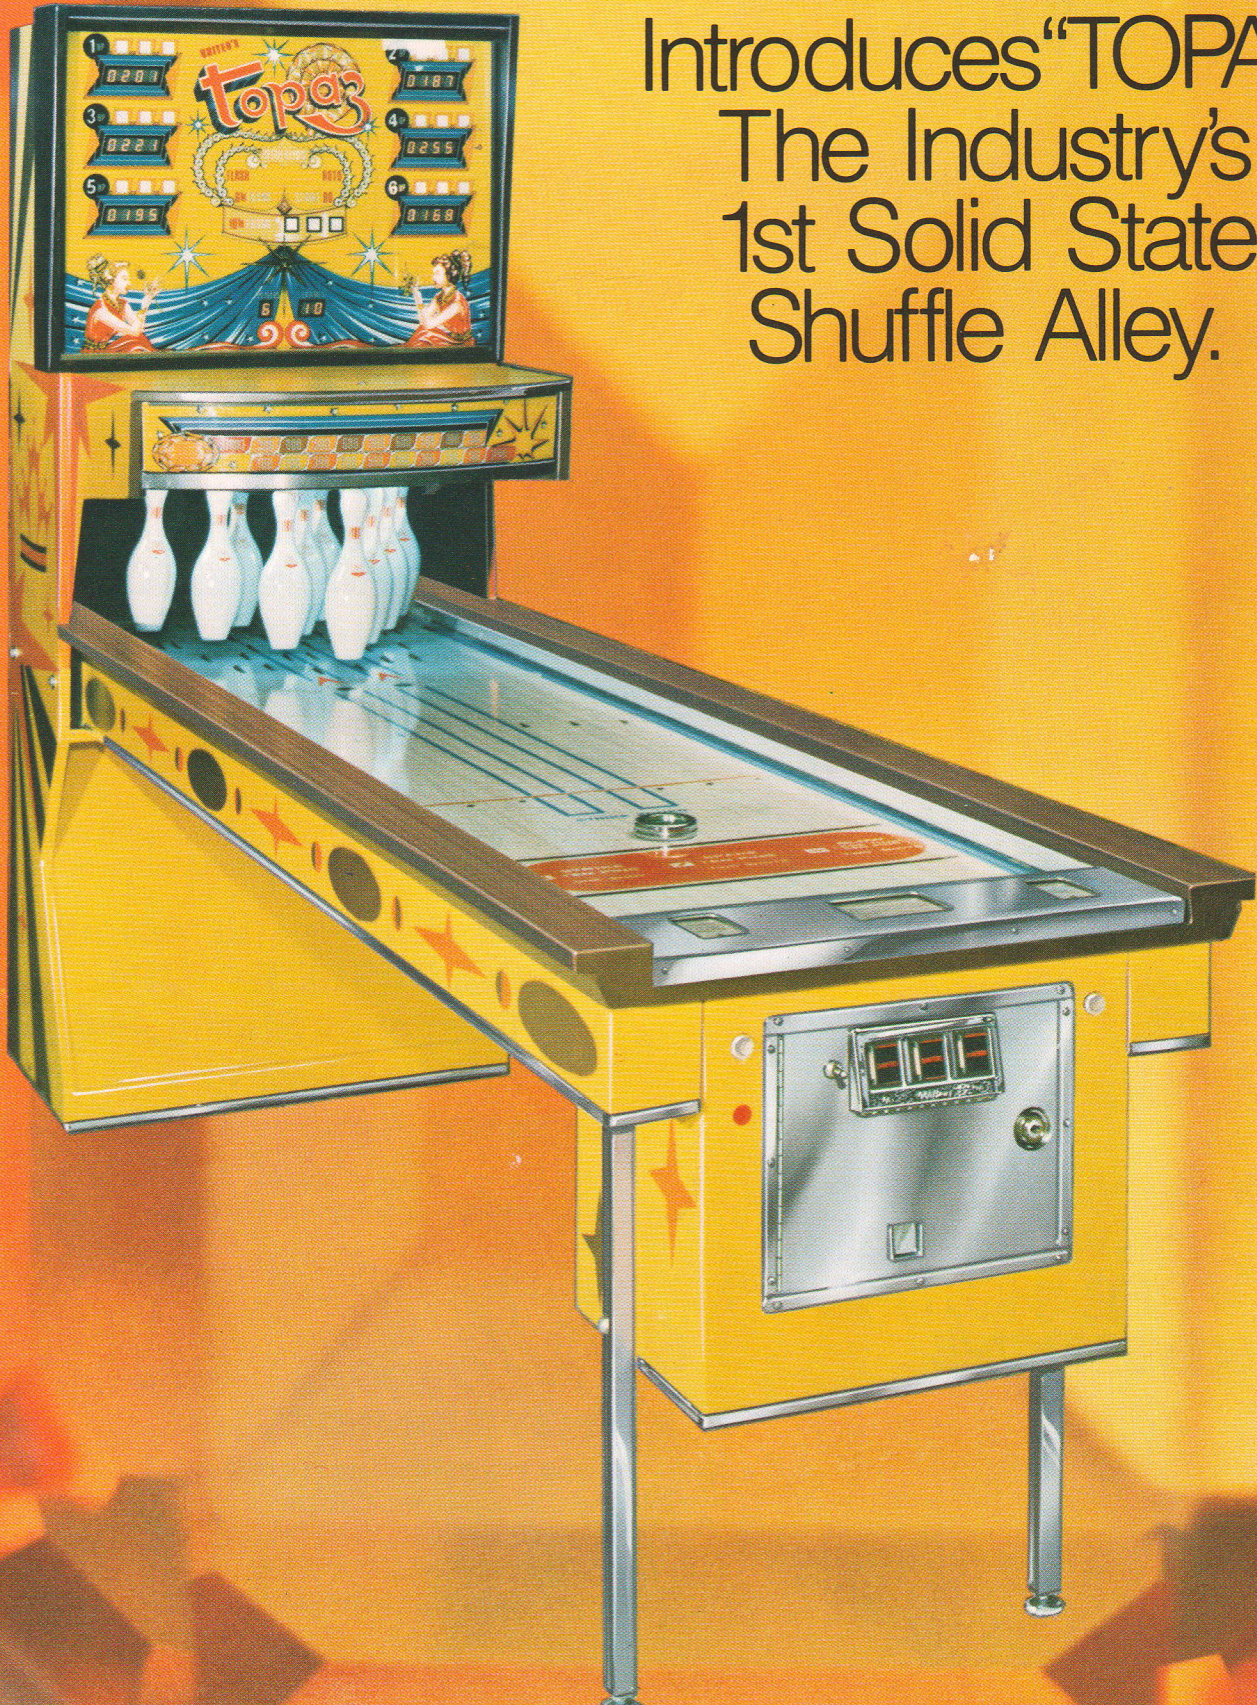

Williams®

Introduces "TOPAZ"
The Industry's
1st Solid State
Shuffle Alley.

Williams®

Introduces "TOPAZ" ... the 1st Solid State 6-Player Shuffle Alley

All the machine's "works" are located in a compact, streamlined cabinet in the easy-opening backboard. The solid state boards are interchangeable between all of Williams' products.

The best in Shuffle Alleys just got better . . . with Williams' Solid State "TOPAZ." It's the ultimate in Shuffle Alley amusement, profits, dependability and easy servicing.

Solid State "TOPAZ" means extra-long play with minimal maintenance. And, it's new light weight makes for easy installation almost anywhere.

For High Profits, Steady Play, Top Trade-In Value

BUY SOLID STATE "TOPAZ"

... The Gem of All Shuffle Alleys!

25¢ is the Profit Way!

Other coin combinations available.

Size: 2½' x 8½'

Weight: 390 lbs.

Instruction manual in game