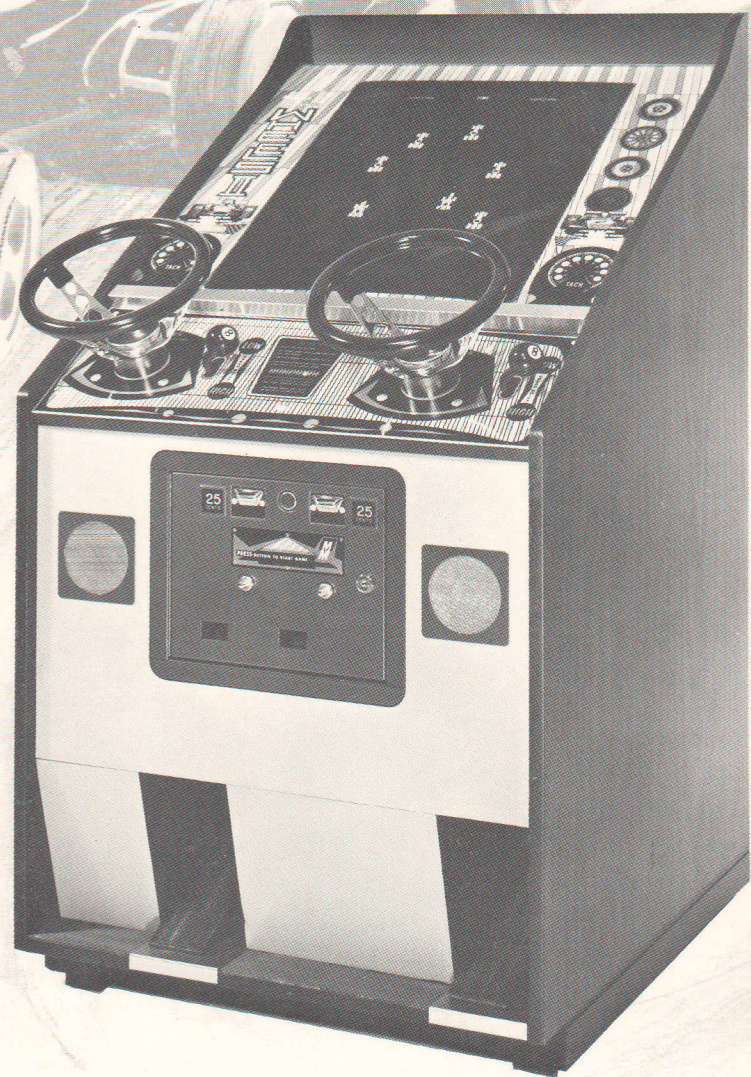

NEW FROM MIDWAY

WHEELS II

"LO-PROFILE" EXCITING ONE OR TWO PLAYER RACE GAME

- Speed shift controls
- Adjustable timer feature
- Accelerator pedals
- Engine sound effects
- 25¢ per player
- Extended play
- Cabinet dimensions
29"W x 32"D x 52"H
73.66cmW x 81.28cmD x 132.08cmH
- Approx. weight in carton 300 lbs. 136.08 kg.
- 23" Motorola Solid State TV Monitor
- Seat optional