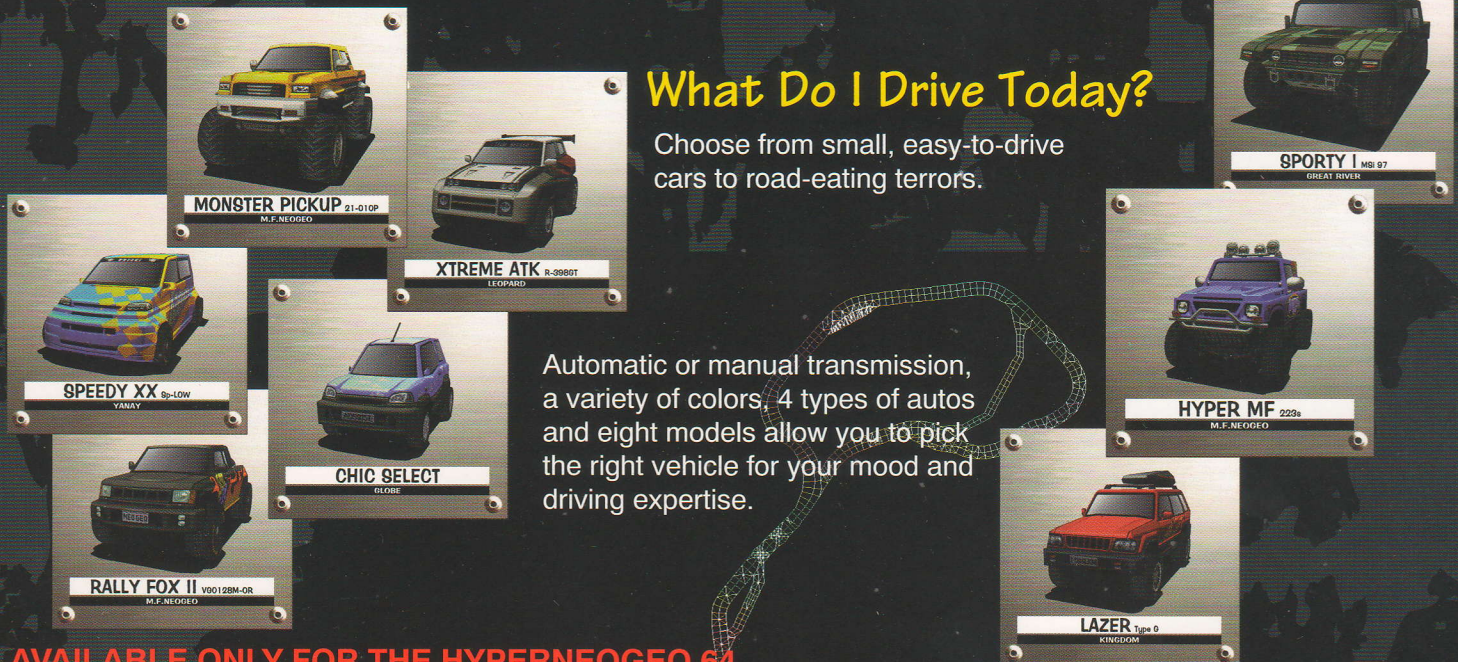

SNK®

HYPERNEOGEO 64'S Third Blast of Amusement!

Take a Drive on the Wild Side!

X-TREME Rally™

Includes hidden tracks and secret vehicles!

HYPERNEOGEO 64™

Itching for more savage, more brutal driving action? You got it!

Choose from "Trial" or "Championship" mode. Link up to 4 cabinets for competitive rally racing.

Whoa! Watch out for that car!

Race through the streets of Asia, the rough terrain of South America and the exciting atmosphere of Europe!

"Xtreme Rally" doesn't use a circuit course, You've got to watch out for oncoming vehicles on your way to the finish line!

What Do I Drive Today?

Choose from small, easy-to-drive cars to road-eating terrors.