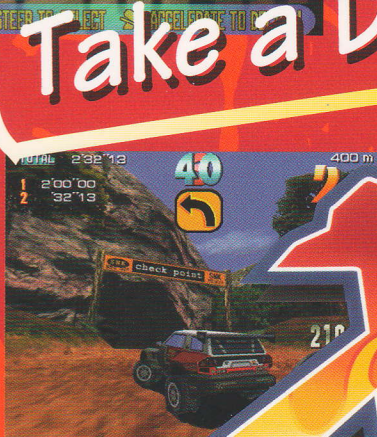

SNK®

HYPERNEOGEO 64'S Third Blast of Amusement!

Take a Drive on the Wild Side!

X-TREME Rally™

Includes hidden tracks and secret vehicles!

HYPERNEOGEO 64™

Itching for more savage, more brutal driving action? You got it!

Choose from "Trial" or "Championship" mode. Link up to 4 cabinets for competitive rally racing.

Whoa! Watch out for that car!

Race through the streets of Asia, the rough terrain of South America and the exciting atmosphere of Europe!

"Xtreme Rally" doesn't use a circuit course, You've got to watch out for oncoming vehicles on your way to the finish line!

What Do I Drive Today?

Choose from small, easy-to-drive cars to road-eating terrors.